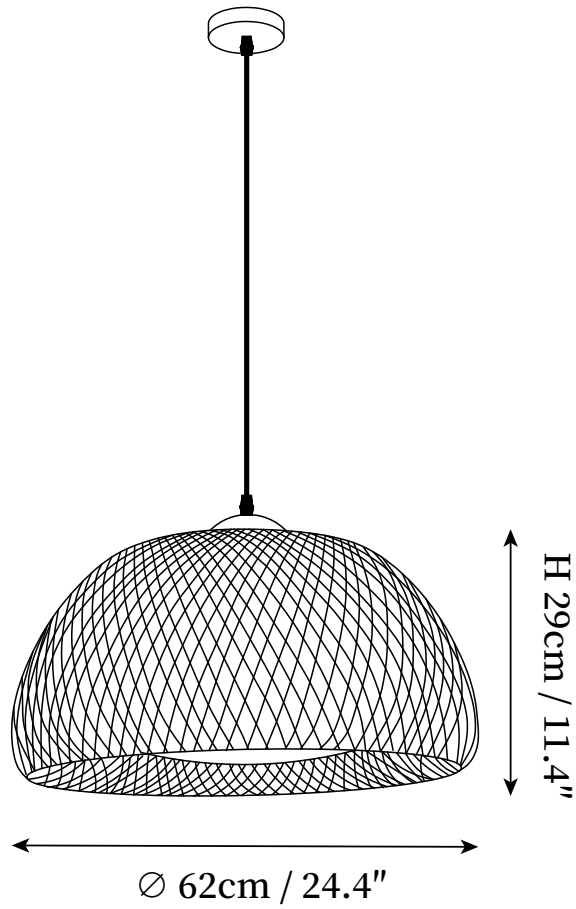

SPECIFICATION SHEET

SPECIFICATION DETAILS

*For custom options, consult factory for details

Fixture Dimensions	D 11.8" x H 16.3", D 15" x H 7.9", D 18.1" x H 8.7", D 24.4" x H 11.4"
Light source	E26 or E27 (bulb not included).
Wattage	MAX 40W incandescent bulb or LED equivalent.
Voltage	AC 110-240V
Mounting	Hardwired.
Dimming	Compatible with dimmable bulbs (bulb not included)
Control method	Compatible with common wall switches(not included)
Finishes	Chrome
Shade Details	Natural bamboo.
Material	Metal, Rattan, Glass.
Wire Length	The standard length of the cord is 59" (150 cm), the length is adjustable.