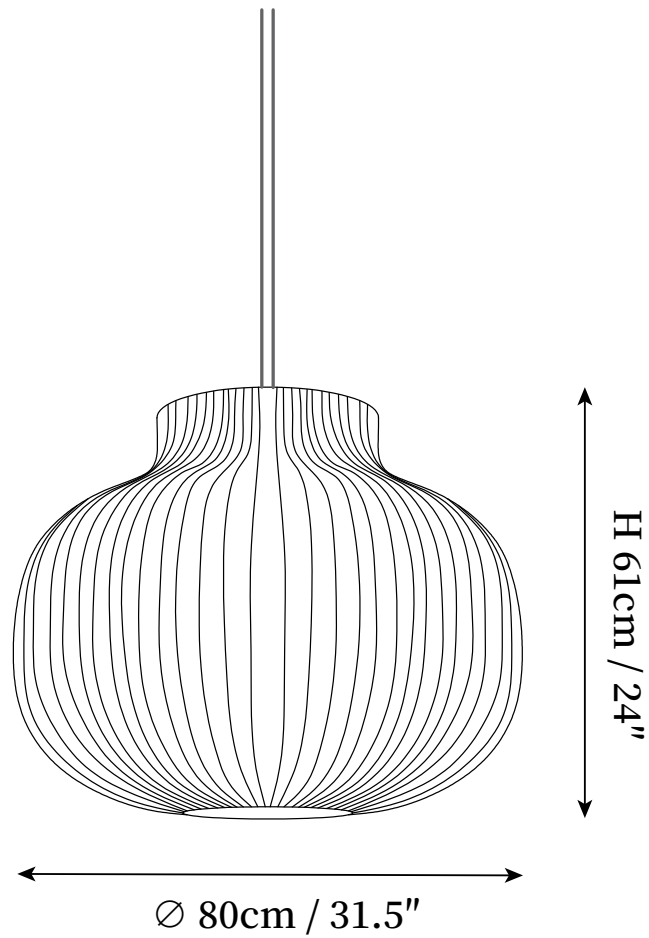

SPECIFICATION SHEET

SPECIFICATION DETAILS

*For custom options, consult factory for details

Fixture Dimensions	D 31.5" x H 24"
Light source	E26 or E27 (bulb not included).
Wattage	MAX 40W incandescent bulb or LED equivalent.
Voltage	AC 110-240V
Mounting	Hardwired.
Dimming	Compatible with dimmable bulbs (bulb not included)
Control method	Compatible with common wall switches (not included)
Finishes	White.
Shade Details	White.
Material	Metal, Silk.
Wire Length	The standard length of the cord is 59" (150 cm), the length is adjustable.