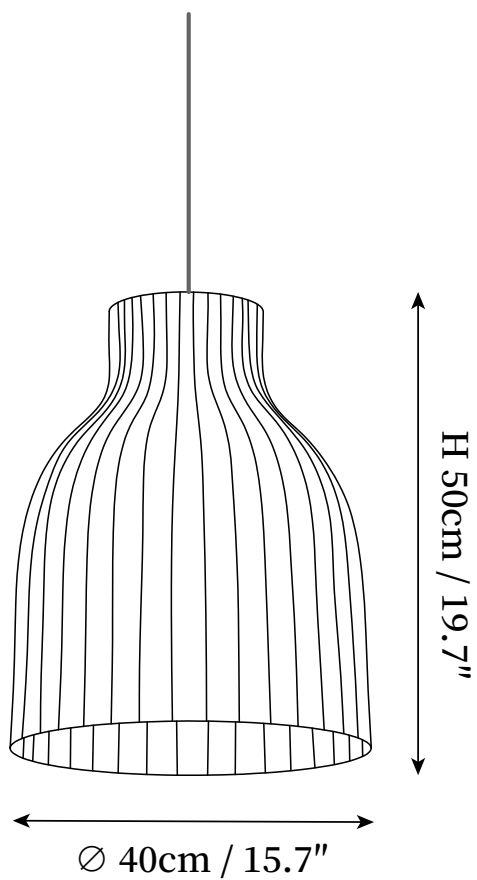

## SPECIFICATION DETAILS

\*For custom options, consult factory for details

<b>Fixture Dimensions</b>	D 11" x H 14.6", D 15.7" x H 19.7"
<b>Light source</b>	E26 or E27 (bulb not included).
<b>Wattage</b>	MAX 40W incandescent bulb or LED equivalent.
<b>Voltage</b>	AC 110-240V
<b>Mounting</b>	Hardwired.
<b>Dimming</b>	Compatible with dimmable bulbs (bulb not included)
<b>Control method</b>	Compatible with common wall switches(not included)
<b>Finishes</b>	White.
<b>Shade Details</b>	White.
<b>Material</b>	Metal, Silk.
<b>Wire Length</b>	The standard length of the cord is 59" (150 cm), the length is adjustable.

## SPECIFICATION DETAILS

\*For custom options, consult factory for details

<b>Fixture Dimensions</b>	D 23.6" x H 15.7"
<b>Light source</b>	E26 or E27 (bulb not included).
<b>Wattage</b>	MAX 40W incandescent bulb or LED equivalent.
<b>Voltage</b>	AC 110-240V
<b>Mounting</b>	Hardwired.
<b>Dimming</b>	Compatible with dimmable bulbs (bulb not included)
<b>Control method</b>	Compatible with common wall switches(not included)
<b>Finishes</b>	White.
<b>Shade Details</b>	White.
<b>Material</b>	Metal, Silk.
<b>Wire Length</b>	The standard length of the cord is 59" (150 cm), the length is adjustable.

## SPECIFICATION DETAILS

\*For custom options, consult factory for details

<b>Fixture Dimensions</b>	D 23.6" x H 21.7"
<b>Light source</b>	E26 or E27 (bulb not included).
<b>Wattage</b>	MAX 40W incandescent bulb or LED equivalent.
<b>Voltage</b>	AC 110-240V
<b>Mounting</b>	Hardwired.
<b>Dimming</b>	Compatible with dimmable bulbs (bulb not included)
<b>Control method</b>	Compatible with common wall switches(not included)
<b>Finishes</b>	White.
<b>Shade Details</b>	White.
<b>Material</b>	Metal, Silk.
<b>Wire Length</b>	The standard length of the cord is 59" (150 cm), the length is adjustable.