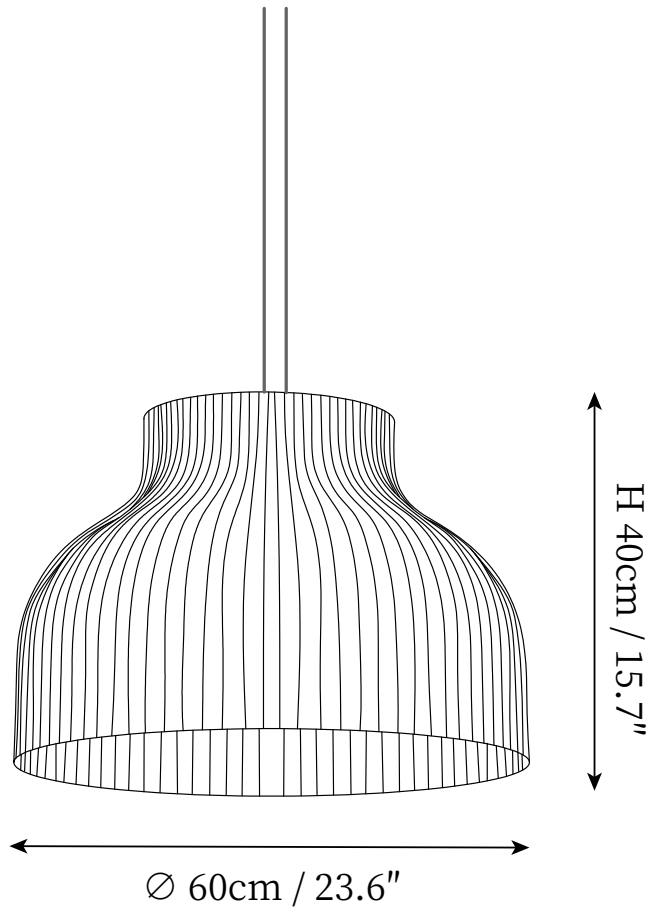

## SPECIFICATION DETAILS

\*For custom options, consult factory for details

<b>Fixture Dimensions</b>	D 11" x H 14.6", D 15.7" x H 19.7"
<b>Light source</b>	E26 or E27 (bulb not included).
<b>Wattage</b>	MAX 40W incandescent bulb or LED equivalent.
<b>Voltage</b>	AC 110-240V
<b>Mounting</b>	Hardwired.
<b>Dimming</b>	Compatible with dimmable bulbs (bulb not included)
<b>Control method</b>	Compatible with common wall switches(not included)
<b>Finishes</b>	White.
<b>Shade Details</b>	White.
<b>Material</b>	Metal, Silk.
<b>Wire Length</b>	The standard length of the cord is 59" (150 cm), the length is adjustable.

## SPECIFICATION DETAILS

\*For custom options, consult factory for details

<b>Fixture Dimensions</b>	D 23.6" x H 15.7"
<b>Light source</b>	E26 or E27 (bulb not included).
<b>Wattage</b>	MAX 40W incandescent bulb or LED equivalent.
<b>Voltage</b>	AC 110-240V
<b>Mounting</b>	Hardwired.
<b>Dimming</b>	Compatible with dimmable bulbs (bulb not included)
<b>Control method</b>	Compatible with common wall switches(not included)
<b>Finishes</b>	White.
<b>Shade Details</b>	White.
<b>Material</b>	Metal, Silk.
<b>Wire Length</b>	The standard length of the cord is 59" (150 cm), the length is adjustable.

## SPECIFICATION DETAILS

\*For custom options, consult factory for details

<b>Fixture Dimensions</b>	D 23.6" x H 21.7"
<b>Light source</b>	E26 or E27 (bulb not included).
<b>Wattage</b>	MAX 40W incandescent bulb or LED equivalent.
<b>Voltage</b>	AC 110-240V
<b>Mounting</b>	Hardwired.
<b>Dimming</b>	Compatible with dimmable bulbs (bulb not included)
<b>Control method</b>	Compatible with common wall switches(not included)
<b>Finishes</b>	White.
<b>Shade Details</b>	White.
<b>Material</b>	Metal, Silk.
<b>Wire Length</b>	The standard length of the cord is 59" (150 cm), the length is adjustable.