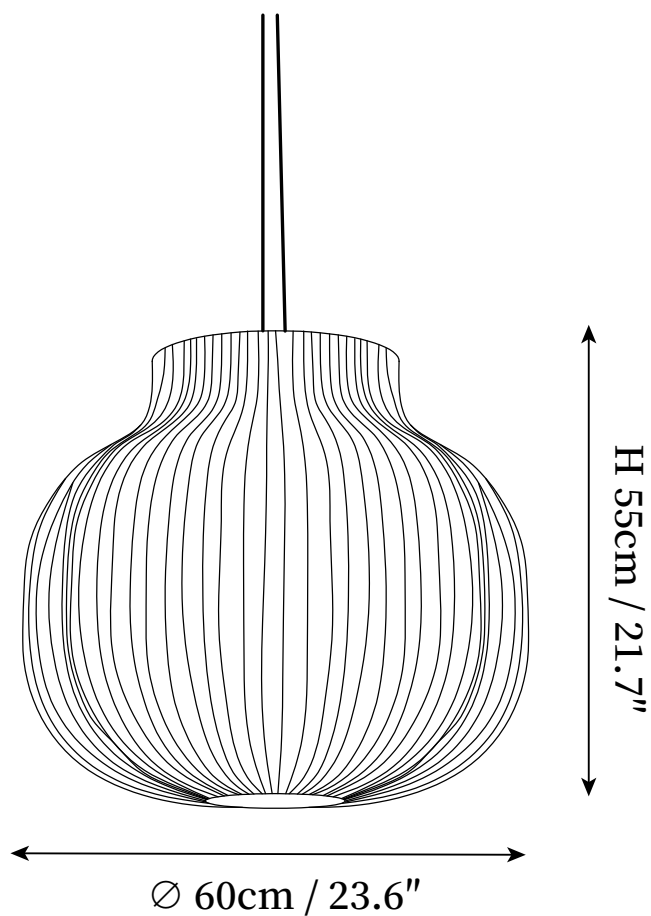

## SPECIFICATION DETAILS

\*For custom options, consult factory for details

<b>Fixture Dimensions</b>	D 11" x H 14.6", D 15.7" x H 19.7"
<b>Light source</b>	E26 or E27 (bulb not included).
<b>Wattage</b>	MAX 40W incandescent bulb or LED equivalent.
<b>Voltage</b>	AC 110-240V
<b>Mounting</b>	Hardwired.
<b>Dimming</b>	Compatible with dimmable bulbs (bulb not included)
<b>Control method</b>	Compatible with common wall switches(not included)
<b>Finishes</b>	White.
<b>Shade Details</b>	White.
<b>Material</b>	Metal, Silk.
<b>Wire Length</b>	The standard length of the cord is 59" (150 cm), the length is adjustable.

## SPECIFICATION DETAILS

\*For custom options, consult factory for details

<b>Fixture Dimensions</b>	D 23.6" x H 15.7"
<b>Light source</b>	E26 or E27 (bulb not included).
<b>Wattage</b>	MAX 40W incandescent bulb or LED equivalent.
<b>Voltage</b>	AC 110-240V
<b>Mounting</b>	Hardwired.
<b>Dimming</b>	Compatible with dimmable bulbs (bulb not included)
<b>Control method</b>	Compatible with common wall switches(not included)
<b>Finishes</b>	White.
<b>Shade Details</b>	White.
<b>Material</b>	Metal, Silk.
<b>Wire Length</b>	The standard length of the cord is 59" (150 cm), the length is adjustable.

## SPECIFICATION DETAILS

\*For custom options, consult factory for details

<b>Fixture Dimensions</b>	D 23.6" x H 21.7"
<b>Light source</b>	E26 or E27 (bulb not included).
<b>Wattage</b>	MAX 40W incandescent bulb or LED equivalent.
<b>Voltage</b>	AC 110-240V
<b>Mounting</b>	Hardwired.
<b>Dimming</b>	Compatible with dimmable bulbs (bulb not included)
<b>Control method</b>	Compatible with common wall switches(not included)
<b>Finishes</b>	White.
<b>Shade Details</b>	White.
<b>Material</b>	Metal, Silk.
<b>Wire Length</b>	The standard length of the cord is 59" (150 cm), the length is adjustable.