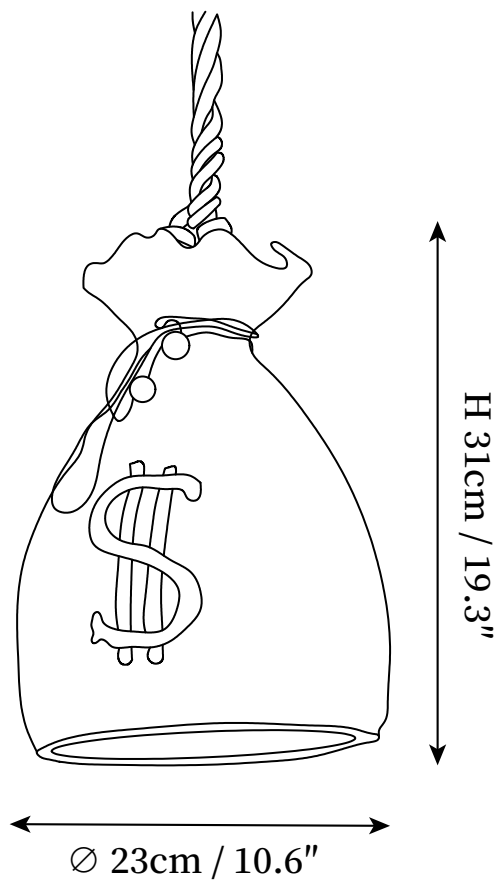

SPECIFICATION SHEET

SPECIFICATION DETAILS

*For custom options, consult factory for details

Fixture Dimmensions	D 9.1" x H 12.2"
Light source	E26 or E27 (bulb not included).
Wattage	MAX 40W incandescent bulb or LED equivalent.
Voltage	AC 110-240V
Mounting	Hardwired.
Dimming	Compatible with dimmable bulbs (bulb not included)
Control method	Compatible with common wall switches(not included)
Finishes	Orange.
Shade Details	Orange.
Material	Resin, Metal, Rope.
Wire Length	The standard length of the cord is 59" (150 cm), the length is adjustable.