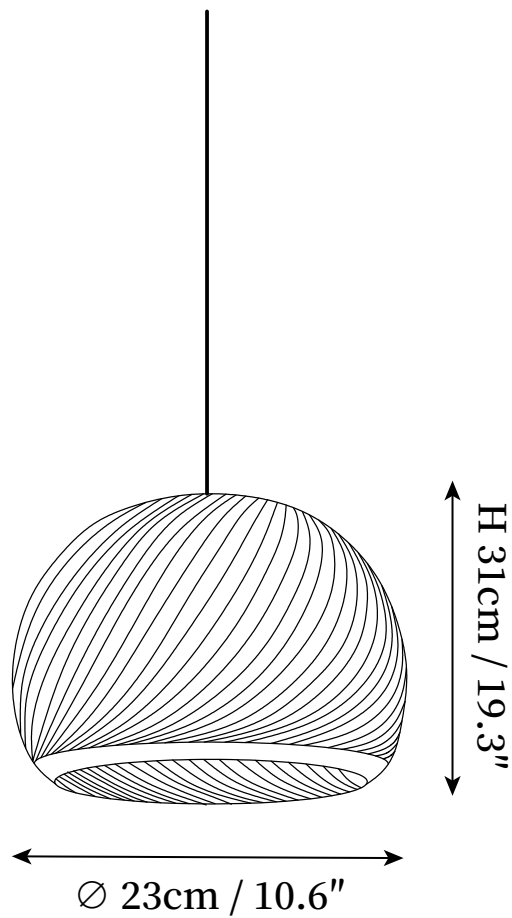

## SPECIFICATION DETAILS

\*For custom options, consult factory for details

<b>Fixture Dimensions</b>	D 11.8" x H 10.2", D 13.8" x H 11.8", D 15.7" x H 13.8"
<b>Light source</b>	Integrated LED
<b>Wattage</b>	~ 20W
<b>Voltage</b>	AC 110-240V
<b>Dimming</b>	Not supported
<b>CRI(Ra)</b>	90+ CRI
<b>Mounting</b>	Hardwired.
<b>LED Rated Life</b>	30000 hours
<b>Color Temperature</b>	Warm Light (3000K), Neutral Light (4000K), Cool Light (6000K)
<b>Control method</b>	Compatible with common wall switches(not included).
<b>Finishes</b>	Wood Color, Dark Wood Color.
<b>Shadow Details</b>	Wood Color, Dark Wood Color.
<b>Material</b>	Wood, Metal, Wood Skin.
<b>Wire Length</b>	The standard length of the cord is 59" (150 cm), the length is adjustable.

## SPECIFICATION DETAILS

\*For custom options, consult factory for details

<b>Fixture Dimensions</b>	D 19.7" x H 59.1", D 19.7" x H 59.1"
<b>Light source</b>	Integrated LED
<b>Wattage</b>	~ 20W
<b>Voltage</b>	AC 110-240V
<b>Dimming</b>	Not supported
<b>CRI(Ra)</b>	90+ CRI
<b>Mounting</b>	Hardwired.
<b>LED Rated Life</b>	30000 hours
<b>Color Temperature</b>	Warm Light (3000K), Neutral Light (4000K), Cool Light (6000K)
<b>Control method</b>	Compatible with common wall switches(not included).
<b>Finishes</b>	Wood Color, Dark Wood Color.
<b>Shadow Details</b>	Wood Color, Dark Wood Color.
<b>Material</b>	Wood, Metal, Wood Skin.
<b>Wire Length</b>	The standard length of the cord is 59" (150 cm), the length is adjustable.