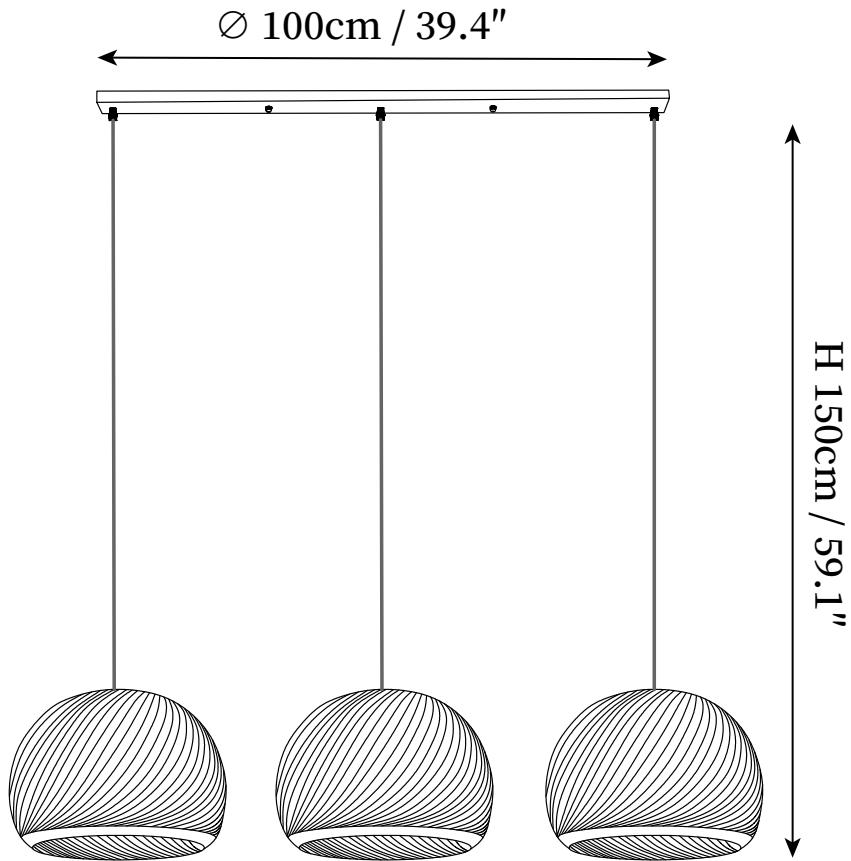

SPECIFICATION SHEET

SPECIFICATION DETAILS

*For custom options, consult factory for details

Fixture Dimensions	L 39.4" x H 59.1", L 39.4" x H 59.1"
Light source	Integrated LED
Wattage	~ 20W
Voltage	AC 110-240V
Dimming	Not supported
CRI(Ra)	90+ CRI
Mounting	Hardwired.
LED Rated Life	30000 hours
Color Temperature	Warm Light (3000K), Neutral Light (4000K), Cool Light (6000K)
Control method	Compatible with common wall switches (not included).
Finishes	Wood Color, Dark Wood Color.
Shadow Details	Wood Color, Dark Wood Color.
Material	Wood, Metal, Wood Skin.
Wire Length	The standard length of the cord is 59" (150 cm), the length is adjustable.