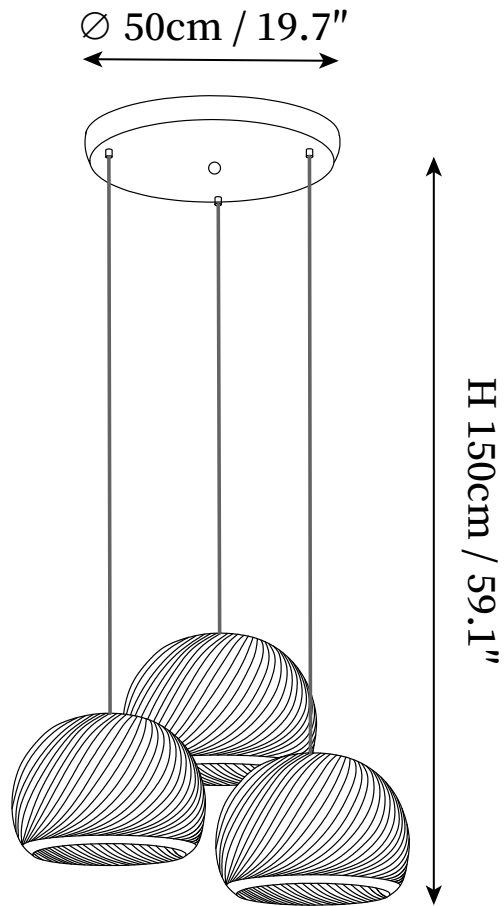

## SPECIFICATION DETAILS

\*For custom options, consult factory for details

<b>Fixture Dimensions</b>	D 11.8" x H 10.2", D 13.8" x H 11.8", D 15.7" x H 13.8"
<b>Light source</b>	Integrated LED
<b>Wattage</b>	~ 20W
<b>Voltage</b>	AC 110-240V
<b>Dimming</b>	Not supported
<b>CRI(Ra)</b>	90+ CRI
<b>Mounting</b>	Hardwired.
<b>LED Rated Life</b>	30000 hours
<b>Color Temperature</b>	Warm Light (3000K), Neutral Light (4000K), Cool Light (6000K)
<b>Control method</b>	Compatible with common wall switches(not included).
<b>Finishes</b>	Wood Color, Dark Wood Color.
<b>Shadow Details</b>	Wood Color, Dark Wood Color.
<b>Material</b>	Wood, Metal, Wood Skin.
<b>Wire Length</b>	The standard length of the cord is 59" (150 cm), the length is adjustable.

## SPECIFICATION DETAILS

\*For custom options, consult factory for details

<b>Fixture Dimensions</b>	D 19.7" x H 59.1", D 19.7" x H 59.1"
<b>Light source</b>	Integrated LED
<b>Wattage</b>	~ 20W
<b>Voltage</b>	AC 110-240V
<b>Dimming</b>	Not supported
<b>CRI(Ra)</b>	90+ CRI
<b>Mounting</b>	Hardwired.
<b>LED Rated Life</b>	30000 hours
<b>Color Temperature</b>	Warm Light (3000K), Neutral Light (4000K), Cool Light (6000K)
<b>Control method</b>	Compatible with common wall switches(not included).
<b>Finishes</b>	Wood Color, Dark Wood Color.
<b>Shadow Details</b>	Wood Color, Dark Wood Color.
<b>Material</b>	Wood, Metal, Wood Skin.
<b>Wire Length</b>	The standard length of the cord is 59" (150 cm), the length is adjustable.