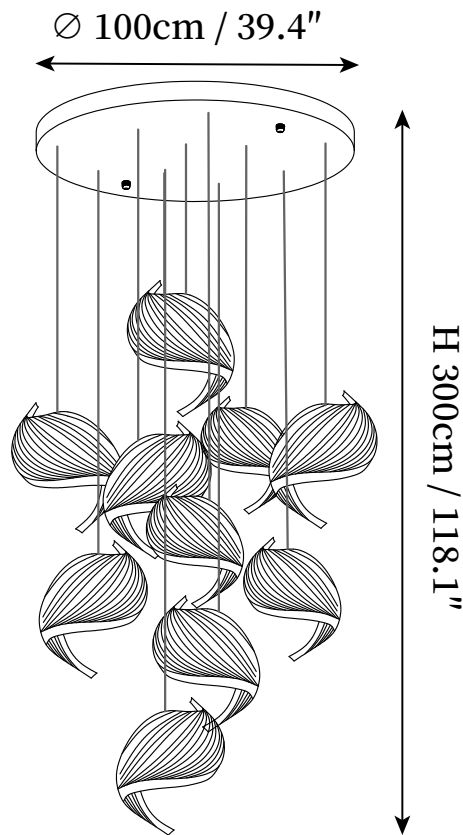

DESCRIPTION

The "Nautilus Shell Pendant Lights" offer an ode to the sea's natural elegance, echoing the iconic spiral of a nautilus shell. Meticulously crafted from sustainable wood, these pendants display the intricate chambers and curves characteristic of the deep-sea marvel, creating a captivating interplay of light and form.

Paired with refined hardware, these fixtures not only provide a warm, diffused light but also act as striking sculptural elements in any interior space. Ideal for settings that call for a touch of organic sophistication, the Nautilus Shell Pendant Lights serve as a testament to the enchanting patterns found in nature, transforming your home into a serene coastal retreat.

SPECIFICATION DETAILS

*For custom options, consult factory for details

SKU	VKP-23123001-009
Fixture Dimensions	D 39.4" X H 118.1"
Light source	Integrated LED
Wattage	~ 20W
Voltage	AC 110-240V
Dimming	Not supported
CRI(Ra)	90+ CRI
Mounting	Hardwired.
LED Rated Life	30000 hours
Color Temperature	Warm Light (3000K), Neutral Light (4000K), Cool Light (6000K)
Control method	Compatible with common wall switches(not included).
Finishes	Wood Color.
Shadow Details	Wood Color.
Material	Wood, Metal, Wood Skin.
Wire Length	The standard length of the cord is 59" (150 cm), the length is adjustable.
Warranty	2 Years
Certification	Compatible with North America, Saudi Arabia, Europe, Australia Certification