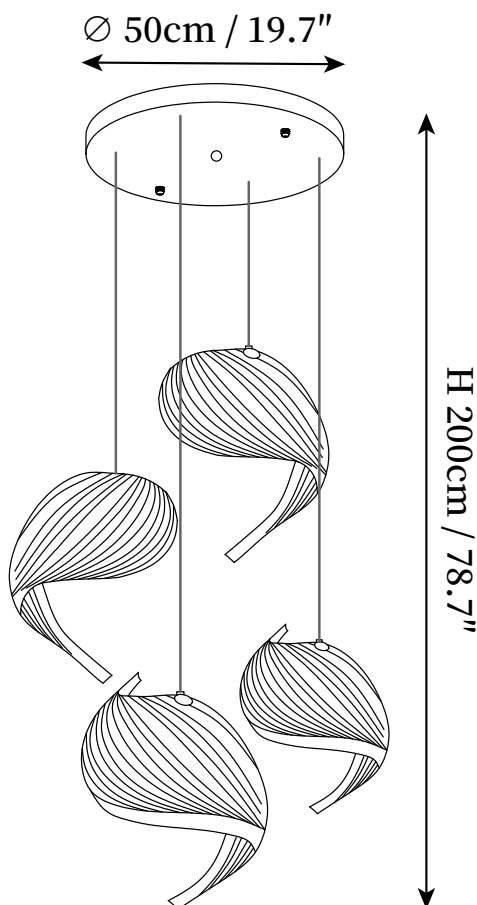

DESCRIPTION

The "Nautilus Shell Pendant Lights" offer an ode to the sea's natural elegance, echoing the iconic spiral of a nautilus shell. Meticulously crafted from sustainable wood, these pendants display the intricate chambers and curves characteristic of the deep-sea marvel, creating a captivating interplay of light and form.

Paired with refined hardware, these fixtures not only provide a warm, diffused light but also act as striking sculptural elements in any interior space. Ideal for settings that call for a touch of organic sophistication, the Nautilus Shell Pendant Lights serve as a testament to the enchanting patterns found in nature, transforming your home into a serene coastal retreat.

SPECIFICATION DETAILS

*For custom options, consult factory for details

SKU	VKP-23123001-006
Fixture Dimensions	D 19.7" X H 78.7"
Light source	Integrated LED
Wattage	~ 20W
Voltage	AC 110-240V
Dimming	Not supported
CRI(Ra)	90+ CRI
Mounting	Hardwired.
LED Rated Life	30000 hours
Color Temperature	Warm Light (3000K), Neutral Light (4000K), Cool Light (6000K)
Control method	Compatible with common wall switches(not included).
Finishes	Wood Color.
Shadow Details	Wood Color.
Material	Wood, Metal, Wood Skin.
Wire Length	The standard length of the cord is 59" (150 cm), the length is adjustable.
Warranty	2 Years
Certification	Compatible with North America, Saudi Arabia, Europe, Australia Certification