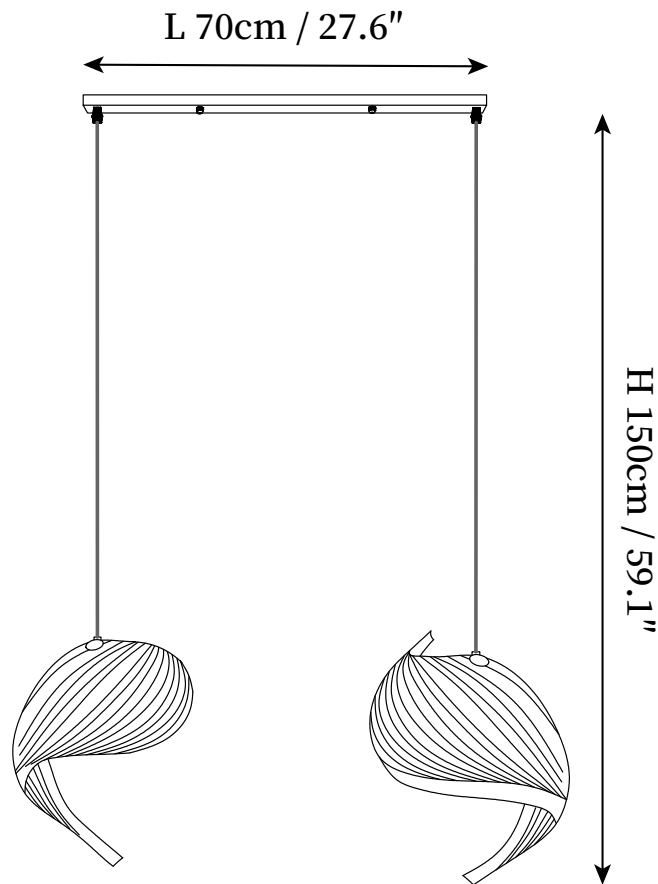

**SPECIFICATION DETAILS**

\*For custom options, consult factory for details

<b>Fixture Dimensions</b>	D 15.7" x H 23.6"
<b>Light source</b>	Integrated LED
<b>Wattage</b>	~ 20W
<b>Voltage</b>	AC 110-240V
<b>Dimming</b>	Not supported
<b>CRI(Ra)</b>	90+ CRI
<b>Mounting</b>	Hardwired.
<b>LED Rated Life</b>	30000 hours
<b>Color Temperature</b>	Warm Light (3000K), Neutral Light (4000K), Cool Light (6000K)
<b>Control method</b>	Compatible with common wall switches(not included).
<b>Finishes</b>	Wood Color.
<b>Shadow Details</b>	Wood Color.
<b>Material</b>	Wood, Metal, Wood Skin.
<b>Wire Length</b>	The standard length of the cord is 59" (150 cm), the length is adjustable.

## SPECIFICATION DETAILS

\*For custom options, consult factory for details

SKU	VKP-23123001-002
Fixture Dimensions	D 15.7" X H 59.1"
Light source	Integrated LED
Wattage	~ 20W
Voltage	AC 110-240V
Dimming	Not supported
CRI(Ra)	90+ CRI
Mounting	Hardwired.
LED Rated Life	30000 hours
Color Temperature	Warm Light (3000K), Neutral Light (4000K), Cool Light (6000K)
Control method	Compatible with common wall switches(not included).
Finishes	Wood Color.
Shadow Details	Wood Color.
Material	Wood, Metal, Wood Skin.
Wire Length	The standard length of the cord is 59" (150 cm), the length is adjustable.
Warranty	2 Years
Certification	Compatible with North America, Saudi Arabia, Europe, Australia Certification