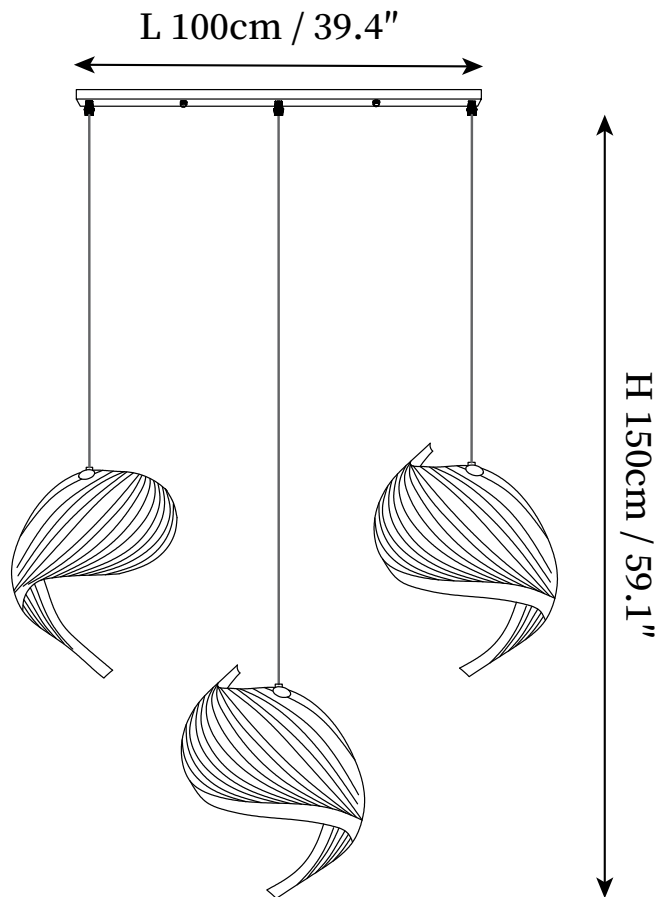

## SPECIFICATION DETAILS

\*For custom options, consult factory for details

SKU	VKP-23123001-002
Fixture Dimensions	D 15.7" X H 59.1"
Light source	Integrated LED
Wattage	~ 20W
Voltage	AC 110-240V
Dimming	Not supported
CRI(Ra)	90+ CRI
Mounting	Hardwired.
LED Rated Life	30000 hours
Color Temperature	Warm Light (3000K), Neutral Light (4000K), Cool Light (6000K)
Control method	Compatible with common wall switches(not included).
Finishes	Wood Color.
Shadow Details	Wood Color.
Material	Wood, Metal, Wood Skin.
Wire Length	The standard length of the cord is 59" (150 cm), the length is adjustable.
Warranty	2 Years
Certification	Compatible with North America, Saudi Arabia, Europe, Australia Certification

## SPECIFICATION DETAILS

\*For custom options, consult factory for details

SKU	VKP-23123001-004
Fixture Dimensions	D 15.7" X H 59.1"
Light source	Integrated LED
Wattage	~ 20W
Voltage	AC 110-240V
Dimming	Not supported
CRI(Ra)	90+ CRI
Mounting	Hardwired.
LED Rated Life	30000 hours
Color Temperature	Warm Light (3000K), Neutral Light (4000K), Cool Light (6000K)
Control method	Compatible with common wall switches(not included).
Finishes	Wood Color.
Shadow Details	Wood Color.
Material	Wood, Metal, Wood Skin.
Wire Length	The standard length of the cord is 59" (150 cm), the length is adjustable.
Warranty	2 Years
Certification	Compatible with North America, Saudi Arabia, Europe, Australia Certification