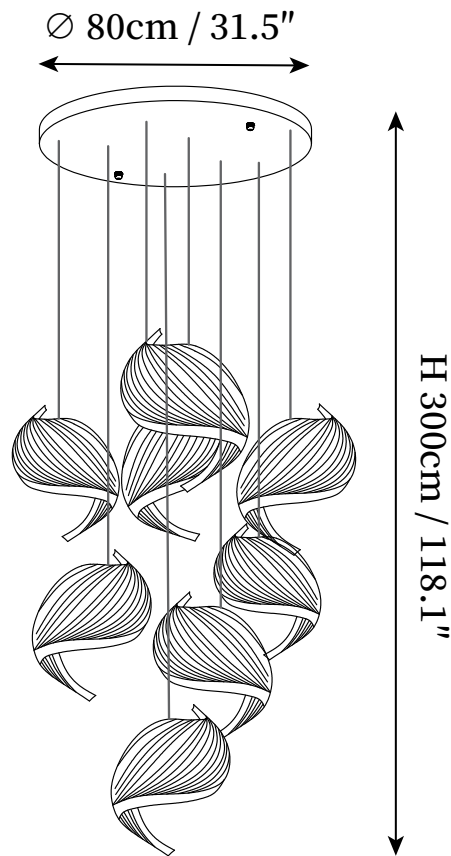

DESCRIPTION

The "Nautilus Shell Pendant Lights" offer an ode to the sea's natural elegance, echoing the iconic spiral of a nautilus shell. Meticulously crafted from sustainable wood, these pendants display the intricate chambers and curves characteristic of the deep-sea marvel, creating a captivating interplay of light and form.

Paired with refined hardware, these fixtures not only provide a warm, diffused light but also act as striking sculptural elements in any interior space. Ideal for settings that call for a touch of organic sophistication, the Nautilus Shell Pendant Lights serve as a testament to the enchanting patterns found in nature, transforming your home into a serene coastal retreat.

SPECIFICATION DETAILS

*For custom options, consult factory for details

SKU	VKP-23123001-008
Fixture Dimensions	D 31.5" X H 118.1"
Light source	Integrated LED
Wattage	~ 20W
Voltage	AC 110-240V
Dimming	Not supported
CRI(Ra)	90+ CRI
Mounting	Hardwired.
LED Rated Life	30000 hours
Color Temperature	Warm Light (3000K), Neutral Light (4000K), Cool Light (6000K)
Control method	Compatible with common wall switches(not included).
Finishes	Wood Color.
Shadow Details	Wood Color.
Material	Wood, Metal, Wood Skin.
Wire Length	The standard length of the cord is 59" (150 cm), the length is adjustable.
Warranty	2 Years
Certification	Compatible with North America, Saudi Arabia, Europe, Australia Certification