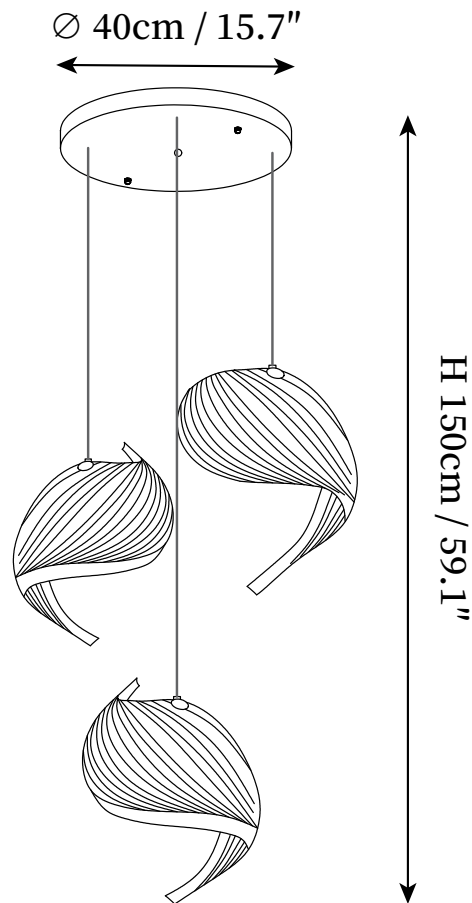

DESCRIPTION

The "Nautilus Shell Pendant Lights" offer an ode to the sea's natural elegance, echoing the iconic spiral of a nautilus shell. Meticulously crafted from sustainable wood, these pendants display the intricate chambers and curves characteristic of the deep-sea marvel, creating a captivating interplay of light and form.

Paired with refined hardware, these fixtures not only provide a warm, diffused light but also act as striking sculptural elements in any interior space. Ideal for settings that call for a touch of organic sophistication, the Nautilus Shell Pendant Lights serve as a testament to the enchanting patterns found in nature, transforming your home into a serene coastal retreat.

SPECIFICATION DETAILS

*For custom options, consult factory for details

SKU	VKP-23123001-004
Fixture Dimensions	D 15.7" X H 59.1"
Light source	Integrated LED
Wattage	~ 20W
Voltage	AC 110-240V
Dimming	Not supported
CRI(Ra)	90+ CRI
Mounting	Hardwired.
LED Rated Life	30000 hours
Color Temperature	Warm Light (3000K), Neutral Light (4000K), Cool Light (6000K)
Control method	Compatible with common wall switches(not included).
Finishes	Wood Color.
Shadow Details	Wood Color.
Material	Wood, Metal, Wood Skin.
Wire Length	The standard length of the cord is 59" (150 cm), the length is adjustable.
Warranty	2 Years
Certification	Compatible with North America, Saudi Arabia, Europe, Australia Certification