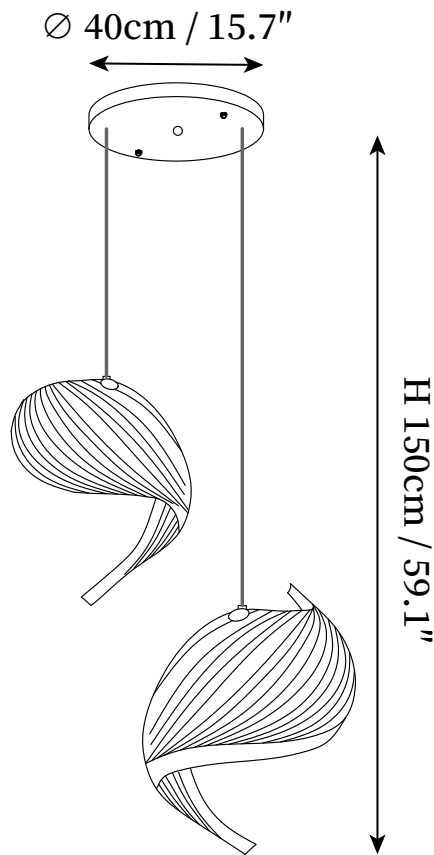

**SPECIFICATION DETAILS**

\*For custom options, consult factory for details

<b>Fixture Dimensions</b>	D 15.7" x H 23.6"
<b>Light source</b>	Integrated LED
<b>Wattage</b>	~ 20W
<b>Voltage</b>	AC 110-240V
<b>Dimming</b>	Not supported
<b>CRI(Ra)</b>	90+ CRI
<b>Mounting</b>	Hardwired.
<b>LED Rated Life</b>	30000 hours
<b>Color Temperature</b>	Warm Light (3000K), Neutral Light (4000K), Cool Light (6000K)
<b>Control method</b>	Compatible with common wall switches(not included).
<b>Finishes</b>	Wood Color.
<b>Shadow Details</b>	Wood Color.
<b>Material</b>	Wood, Metal, Wood Skin.
<b>Wire Length</b>	The standard length of the cord is 59" (150 cm), the length is adjustable.

## SPECIFICATION DETAILS

\*For custom options, consult factory for details

SKU	VKP-23123001-002
Fixture Dimensions	D 15.7" X H 59.1"
Light source	Integrated LED
Wattage	~ 20W
Voltage	AC 110-240V
Dimming	Not supported
CRI(Ra)	90+ CRI
Mounting	Hardwired.
LED Rated Life	30000 hours
Color Temperature	Warm Light (3000K), Neutral Light (4000K), Cool Light (6000K)
Control method	Compatible with common wall switches(not included).
Finishes	Wood Color.
Shadow Details	Wood Color.
Material	Wood, Metal, Wood Skin.
Wire Length	The standard length of the cord is 59" (150 cm), the length is adjustable.
Warranty	2 Years
Certification	Compatible with North America, Saudi Arabia, Europe, Australia Certification