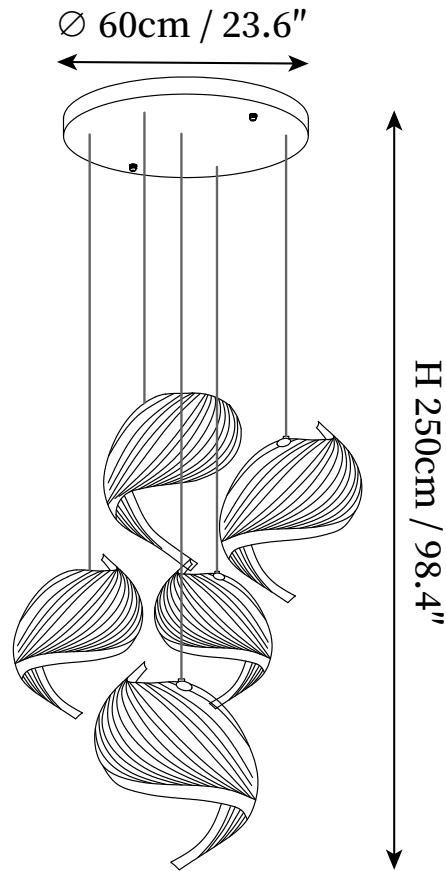

DESCRIPTION

The "Nautilus Shell Pendant Lights" offer an ode to the sea's natural elegance, echoing the iconic spiral of a nautilus shell. Meticulously crafted from sustainable wood, these pendants display the intricate chambers and curves characteristic of the deep-sea marvel, creating a captivating interplay of light and form.

Paired with refined hardware, these fixtures not only provide a warm, diffused light but also act as striking sculptural elements in any interior space. Ideal for settings that call for a touch of organic sophistication, the Nautilus Shell Pendant Lights serve as a testament to the enchanting patterns found in nature, transforming your home into a serene coastal retreat.

SPECIFICATION DETAILS

*For custom options, consult factory for details

SKU	VKP-23123001-007
Fixture Dimensions	D 23.6" X H 98.4"
Light source	Integrated LED
Wattage	~ 20W
Voltage	AC 110-240V
Dimming	Not supported
CRI(Ra)	90+ CRI
Mounting	Hardwired.
LED Rated Life	30000 hours
Color Temperature	Warm Light (3000K), Neutral Light (4000K), Cool Light (6000K)
Control method	Compatible with common wall switches(not included).
Finishes	Wood Color.
Shadow Details	Wood Color.
Material	Wood, Metal, Wood Skin.
Wire Length	The standard length of the cord is 59" (150 cm), the length is adjustable.
Warranty	2 Years
Certification	Compatible with North America, Saudi Arabia, Europe, Australia Certification