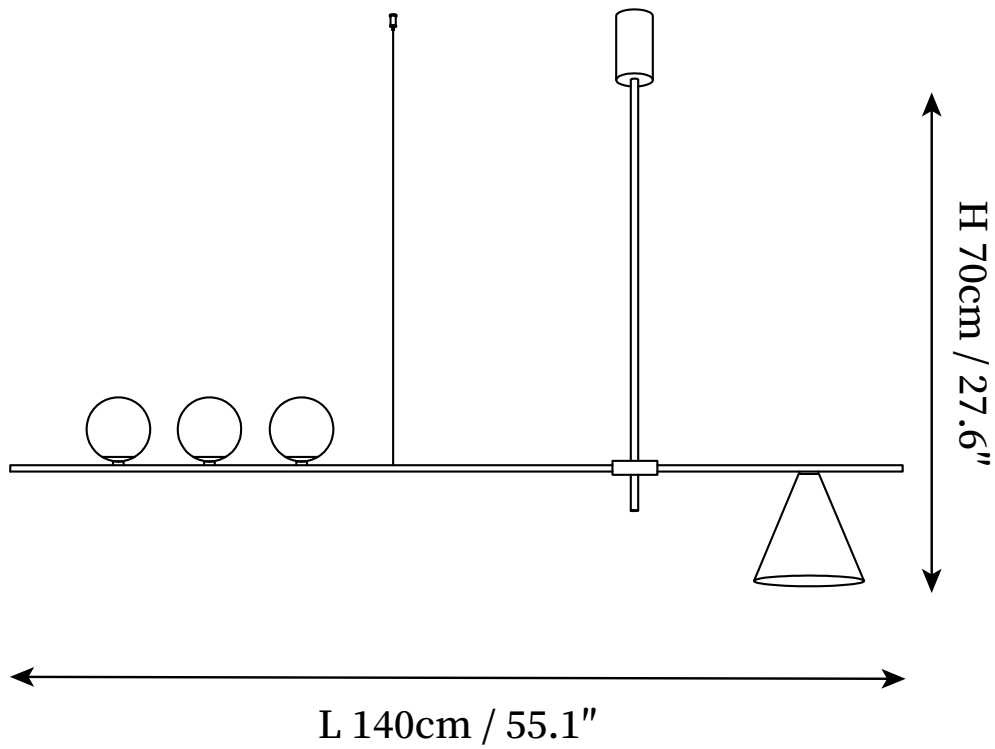

SPECIFICATION SHEET

SPECIFICATION DETAILS

*For custom options, consult factory for details

Fixture Dimensions	L 48.4" x H 27.6"
Light source	E26 or E27. (bulb not included)
Wattage	MAX 40W incandescent bulb or LED equivalent.
Voltage	AC 110-240V
Mounting	Hardwired.
Dimming	Compatible with dimmable bulbs (bulb not included)
Control method	Compatible with common wall switches(not included)
Finishes	Gold, Black.
Shade Details	Gold, Black.
Material	Metal, Glass.
Rod Length	Suspension rod length 20cm+30cm / 7.9"+11.8", and can be spliced as needed.

SPECIFICATION SHEET

SPECIFICATION DETAILS

*For custom options, consult factory for details

Fixture Dimensions	L 55.1" X H 27.6"
Light source	E26 or E27. (bulb not included)
Wattage	MAX 40W incandescent bulb or LED equivalent.
Voltage	AC 110-240V
Mounting	Hardwired.
Dimming	Compatible with dimmable bulbs (bulb not included)
Control method	Compatible with common wall switches(
Finishes	Gold, Black.
Shade Details	Gold, Black.
Material	Metal, Glass.
Rod Length	Suspension rod length 20cm+30cm / 7.9"+11.8", and can be spliced as needed.

SPECIFICATION SHEET

SPECIFICATION DETAILS

*For custom options, consult factory for details

Fixture Dimensions	L 61" X H 27.6"
Light source	E26 or E27. (bulb not included)
Wattage	MAX 40W incandescent bulb or LED equivalent.
Voltage	AC 110-240V
Mounting	Hardwired.
Dimming	Compatible with dimmable bulbs (bulb not included)
Control method	Compatible with common wall switches(
Finishes	Gold, Black.
Shade Details	Gold, Black.
Material	Metal, Glass.
Rod Length	Suspension rod length 20cm+30cm / 7.9"+11.8", and can be spliced as needed.