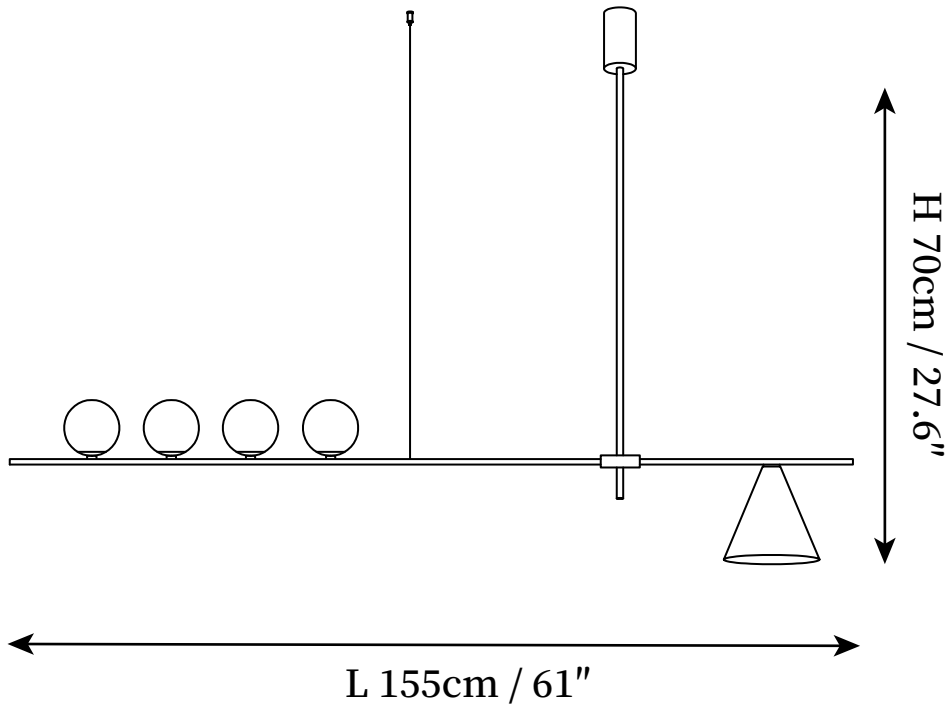

SPECIFICATION SHEET

SPECIFICATION DETAILS

*For custom options, consult factory for details

Fixture Dimensions	L 48.4" x H 27.6"
Light source	E26 or E27. (bulb not included)
Wattage	MAX 40W incandescent bulb or LED equivalent.
Voltage	AC 110-240V
Mounting	Hardwired.
Dimming	Compatible with dimmable bulbs (bulb not included)
Control method	Compatible with common wall switches(not included)
Finishes	Gold, Black.
Shade Details	Gold, Black.
Material	Metal, Glass.
Rod Length	Suspension rod length 20cm+30cm / 7.9"+11.8", and can be spliced as needed.

SPECIFICATION SHEET

SPECIFICATION DETAILS

*For custom options, consult factory for details

Fixture Dimensions	L 55.1" X H 27.6"
Light source	E26 or E27. (bulb not included)
Wattage	MAX 40W incandescent bulb or LED equivalent.
Voltage	AC 110-240V
Mounting	Hardwired.
Dimming	Compatible with dimmable bulbs (bulb not included)
Control method	Compatible with common wall switches(
Finishes	Gold, Black.
Shade Details	Gold, Black.
Material	Metal, Glass.
Rod Length	Suspension rod length 20cm+30cm / 7.9"+11.8", and can be spliced as needed.

SPECIFICATION SHEET

SPECIFICATION DETAILS

*For custom options, consult factory for details

Fixture Dimensions	L 61" X H 27.6"
Light source	E26 or E27. (bulb not included)
Wattage	MAX 40W incandescent bulb or LED equivalent.
Voltage	AC 110-240V
Mounting	Hardwired.
Dimming	Compatible with dimmable bulbs (bulb not included)
Control method	Compatible with common wall switches(
Finishes	Gold, Black.
Shade Details	Gold, Black.
Material	Metal, Glass.
Rod Length	Suspension rod length 20cm+30cm / 7.9"+11.8", and can be spliced as needed.