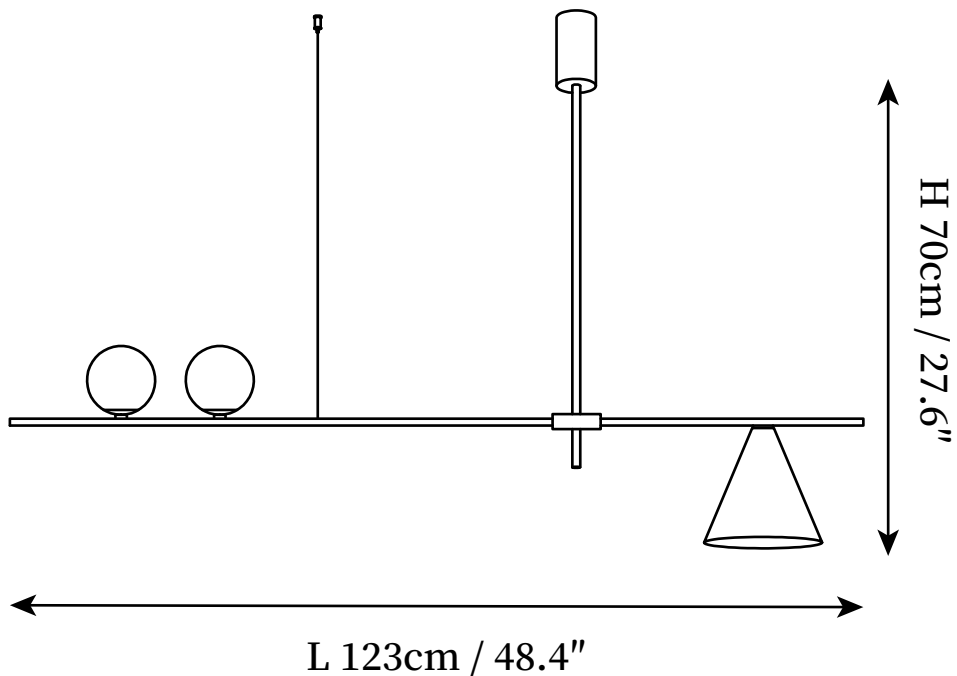

SPECIFICATION SHEET

SPECIFICATION DETAILS

*For custom options, consult factory for details

Fixture Dimensions	L 48.4" x H 27.6"
Light source	E26 or E27. (bulb not included)
Wattage	MAX 40W incandescent bulb or LED equivalent.
Voltage	AC 110-240V
Mounting	Hardwired.
Dimming	Compatible with dimmable bulbs (bulb not included)
Control method	Compatible with common wall switches(not included)
Finishes	Gold, Black.
Shade Details	Gold, Black.
Material	Metal, Glass.
Rod Length	Suspension rod length 20cm+30cm / 7.9"+11.8", and can be spliced as needed.

SPECIFICATION SHEET

SPECIFICATION DETAILS

*For custom options, consult factory for details

Fixture Dimensions	L 55.1" X H 27.6"
Light source	E26 or E27. (bulb not included)
Wattage	MAX 40W incandescent bulb or LED equivalent.
Voltage	AC 110-240V
Mounting	Hardwired.
Dimming	Compatible with dimmable bulbs (bulb not included)
Control method	Compatible with common wall switches(
Finishes	Gold, Black.
Shade Details	Gold, Black.
Material	Metal, Glass.
Rod Length	Suspension rod length 20cm+30cm / 7.9"+11.8", and can be spliced as needed.

SPECIFICATION SHEET

SPECIFICATION DETAILS

*For custom options, consult factory for details

Fixture Dimensions	L 61" X H 27.6"
Light source	E26 or E27. (bulb not included)
Wattage	MAX 40W incandescent bulb or LED equivalent.
Voltage	AC 110-240V
Mounting	Hardwired.
Dimming	Compatible with dimmable bulbs (bulb not included)
Control method	Compatible with common wall switches(
Finishes	Gold, Black.
Shade Details	Gold, Black.
Material	Metal, Glass.
Rod Length	Suspension rod length 20cm+30cm / 7.9"+11.8", and can be spliced as needed.