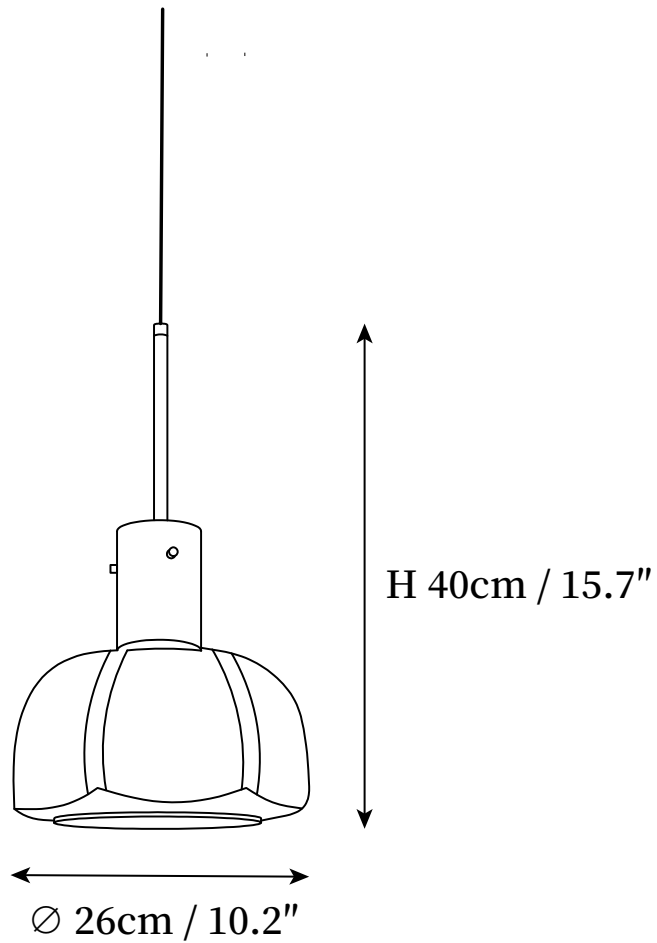

SPECIFICATION SHEET

SPECIFICATION DETAILS

*For custom options, consult factory for details

Fixture Dimensions	D 10.2" x H 15.7"
Light source	E26 or E27 (bulb not included).
Wattage	MAX 40W incandescent bulb or LED equivalent.
Voltage	AC 110-240V
Mounting	Hardwired.
Dimming	Compatible with dimmable bulbs (bulb not included)
Control method	Compatible with common wall switches (not included)
Finishes	White.
Shade Details	White, Pink, Frosted White, Green, Orange, Beige, Brown.
Material	Metal, Glass.
Wire Length	The standard length of the cord is 59" (150 cm), the length is adjustable.