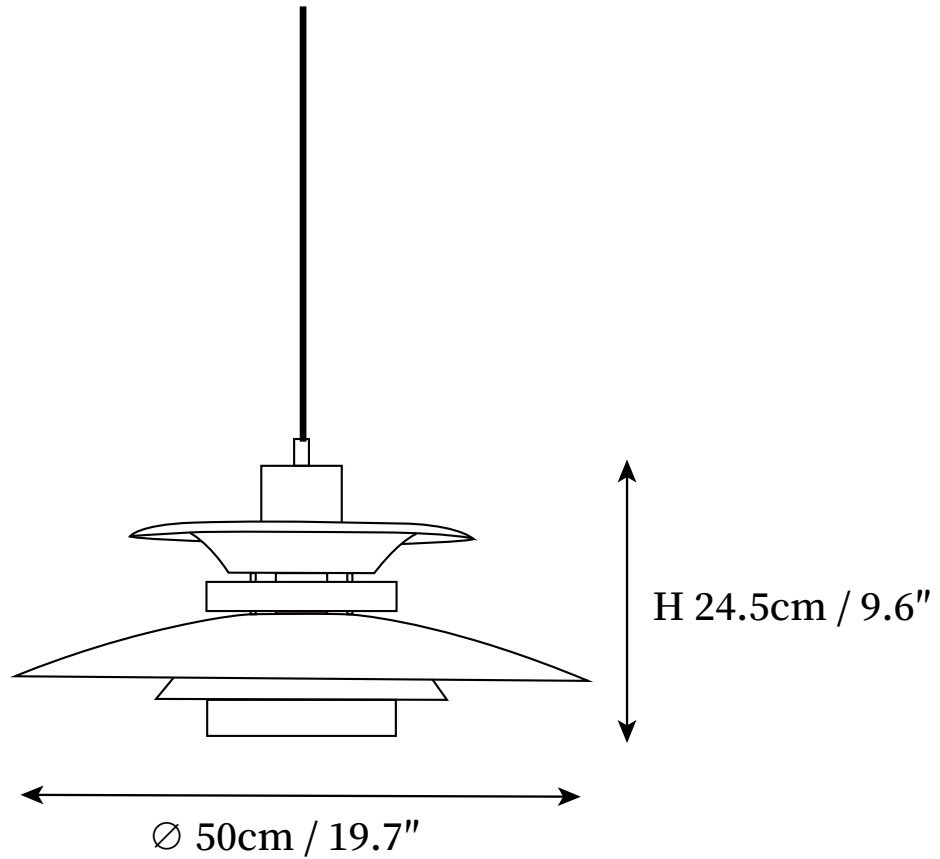

SPECIFICATION SHEET

SPECIFICATION DETAILS

*For custom options, consult factory for details

Fixture Dimensions	D 13.8" x H 8.3", D 19.7" x H 9.6"
Light source	E26 or E27 (bulb not included)
Wattage	MAX 40W incandescent bulb or LED equivalent.
Voltage	AC 110-240V
Mounting	Hardwired.
Dimming	Compatible with dimmable bulbs (bulb not included)
Control method	Compatible with common wall switches (not included)
Finishes	Black+dark oak wood, White+dark oak color, Beige+dark oak color.
Shade Details	Black+dark oak wood, White+dark oak color, Beige+dark oak color.
Material	Metal, Dark oak wood.
Wire Length	The standard length of the cord is 59" (150 cm), the length is adjustable.