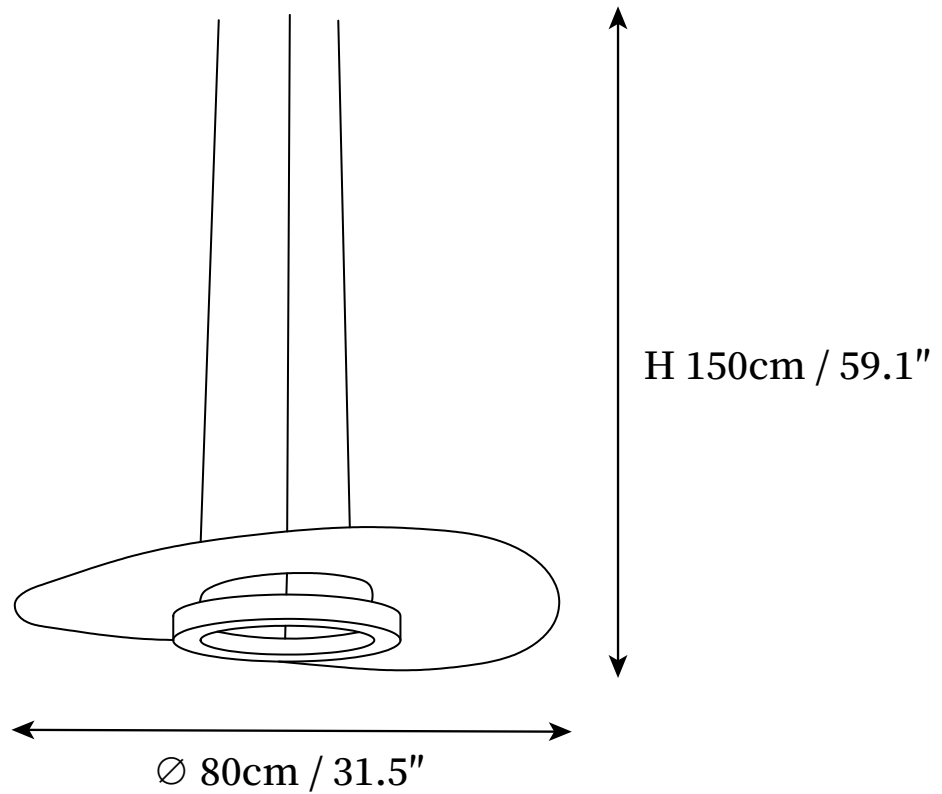

SPECIFICATION SHEET

SPECIFICATION DETAILS

*For custom options, consult factory for details

Fixture Dimensions	D 19.7" x H 59.1", D 23.6" x H 59.1", D 31.5" x H 59.1"
Light source	Integrated LED
Wattage	~5W
Voltage	AC 110-240V
Mounting	Hardwired.
Dimming	Not supported
Control method	Compatible with common wall switches(not included)
Finishes	Black, White.
Shade Details	Black, White.
Material	Metal, Acrylic.
Wire Length	The standard length of the cord is 59" (150 cm), the length is adjustable.