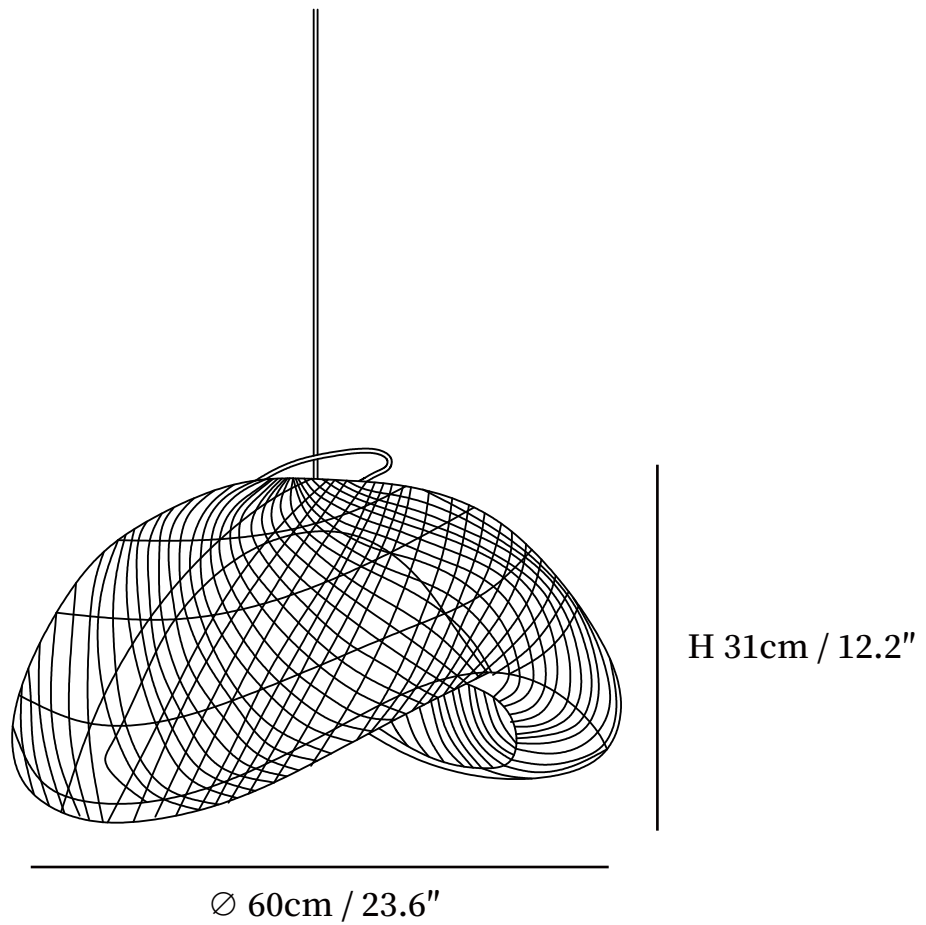

# SPECIFICATION SHEET

---

## SPECIFICATION DETAILS

\*For custom options, consult factory for details

<b>Fixture Dimensions</b>	D 19.7" x H 10.2"
<b>Light source</b>	E26 or E27
<b>Wattage</b>	Max 40W
<b>Voltage</b>	AC 110-240V
<b>Color Temperature</b>	Based on the purchase of light bulbs
<b>CRI(Ra)</b>	80CRI
<b>Mounting</b>	Ceiling
<b>Driver Required</b>	NO
<b>Optional Color Temps</b>	Buy bulbs as needed
<b>LED Rated Life</b>	Based on bulb life (we do not supply bulbs)
<b>Dimming</b>	Dimming is not supported
<b>Finishes</b>	Black
<b>Shade Finishes</b>	Natural rattan
<b>Material</b>	Metal, Rattan
<b>Wire Length</b>	59"
<b>Wire Type</b>	Black Coaxial Wire

## SPECIFICATION DETAILS

\*For custom options, consult factory for details

<b>Fixture Dimensions</b>	D 23.6" x H 12.2"
<b>Light source</b>	E26 or E27
<b>Wattage</b>	Max 40W
<b>Voltage</b>	AC 110-240V
<b>Color Temperature</b>	Based on the purchase of light bulbs
<b>CRI(Ra)</b>	80CRI
<b>Mounting</b>	Ceiling
<b>Driver Required</b>	NO
<b>Optional Color Temps</b>	Buy bulbs as needed
<b>LED Rated Life</b>	Based on bulb life (we do not supply bulbs)
<b>Dimming</b>	Dimming is not supported
<b>Finishes</b>	Black
<b>Shade Finishes</b>	Natural rattan
<b>Material</b>	Metal, Rattan
<b>Wire Length</b>	59"
<b>Wire Type</b>	Black Coaxial Wire