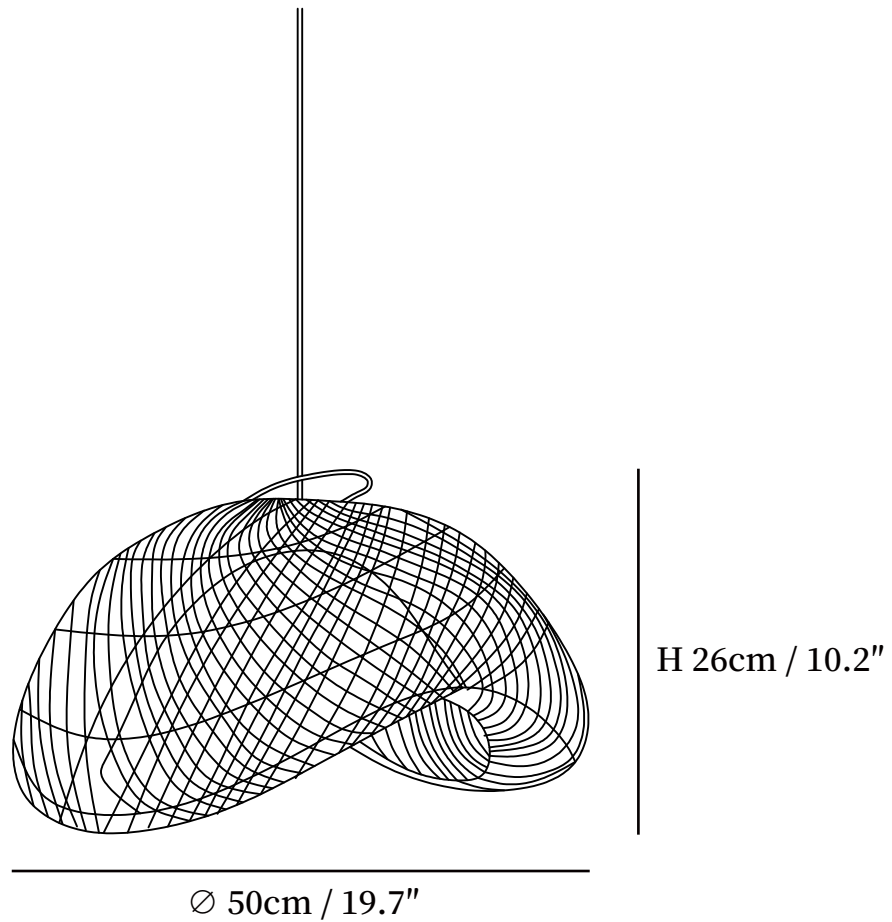

# SPECIFICATION SHEET

---

## SPECIFICATION DETAILS

\*For custom options, consult factory for details

<b>Fixture Dimensions</b>	D 19.7" x H 10.2"
<b>Light source</b>	E26 or E27
<b>Wattage</b>	Max 40W
<b>Voltage</b>	AC 110-240V
<b>Color Temperature</b>	Based on the purchase of light bulbs
<b>CRI(Ra)</b>	80CRI
<b>Mounting</b>	Ceiling
<b>Driver Required</b>	NO
<b>Optional Color Temps</b>	Buy bulbs as needed
<b>LED Rated Life</b>	Based on bulb life (we do not supply bulbs)
<b>Dimming</b>	Dimming is not supported
<b>Finishes</b>	Black
<b>Shade Finishes</b>	Natural rattan
<b>Material</b>	Metal, Rattan
<b>Wire Length</b>	59"
<b>Wire Type</b>	Black Coaxial Wire

## SPECIFICATION DETAILS

\*For custom options, consult factory for details

<b>Fixture Dimensions</b>	D 23.6" x H 12.2"
<b>Light source</b>	E26 or E27
<b>Wattage</b>	Max 40W
<b>Voltage</b>	AC 110-240V
<b>Color Temperature</b>	Based on the purchase of light bulbs
<b>CRI(Ra)</b>	80CRI
<b>Mounting</b>	Ceiling
<b>Driver Required</b>	NO
<b>Optional Color Temps</b>	Buy bulbs as needed
<b>LED Rated Life</b>	Based on bulb life (we do not supply bulbs)
<b>Dimming</b>	Dimming is not supported
<b>Finishes</b>	Black
<b>Shade Finishes</b>	Natural rattan
<b>Material</b>	Metal, Rattan
<b>Wire Length</b>	59"
<b>Wire Type</b>	Black Coaxial Wire

## SPECIFICATION DETAILS

\*For custom options, consult factory for details

<b>Fixture Dimensions</b>	D 31.5" x H 17.7"
<b>Light source</b>	E26 or E27
<b>Wattage</b>	Max 40W
<b>Voltage</b>	AC 110-240V
<b>Color Temperature</b>	Based on the purchase of light bulbs
<b>CRI(Ra)</b>	80CRI
<b>Mounting</b>	Ceiling
<b>Driver Required</b>	NO
<b>Optional Color Temps</b>	Buy bulbs as needed
<b>LED Rated Life</b>	Based on bulb life (we do not supply bulbs)
<b>Dimming</b>	Dimming is not supported
<b>Finishes</b>	Black
<b>Shade Finishes</b>	Natural rattan
<b>Material</b>	Metal, Rattan
<b>Wire Length</b>	59"
<b>Wire Type</b>	Black Coaxial Wire