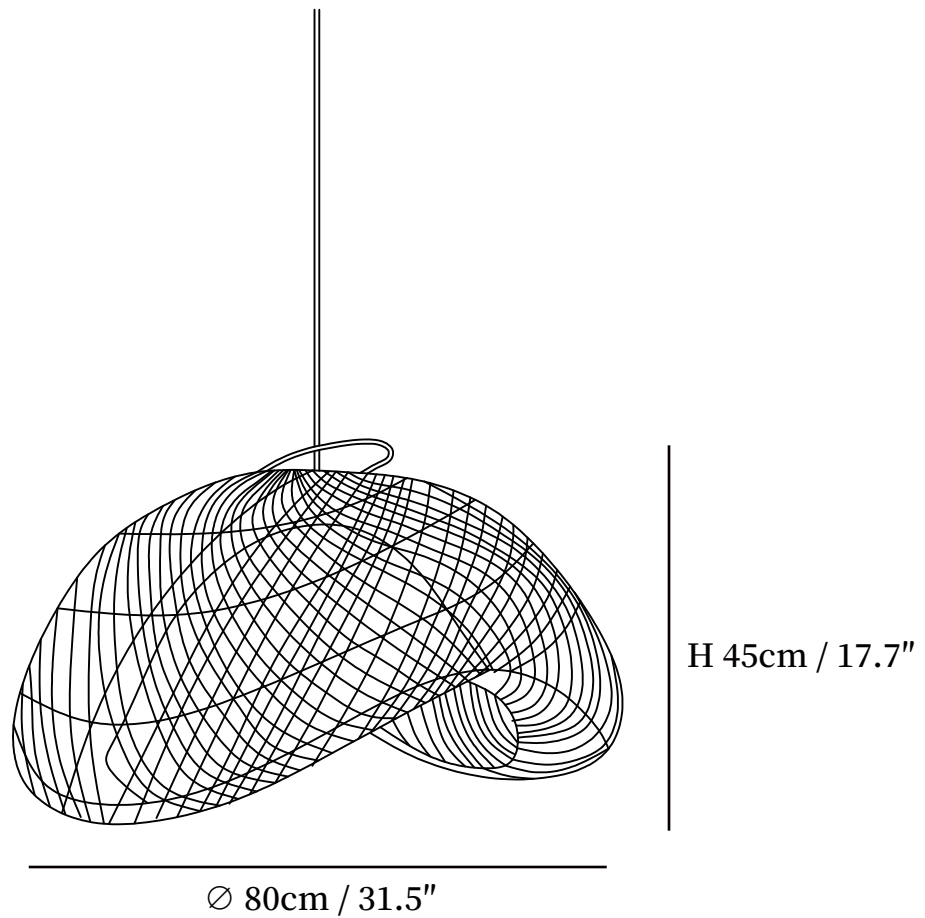

## SPECIFICATION DETAILS

\*For custom options, consult factory for details

<b>Fixture Dimensions</b>	D 19.7" x H 10.2"
<b>Light source</b>	E26 or E27
<b>Wattage</b>	Max 40W
<b>Voltage</b>	AC 110-240V
<b>Color Temperature</b>	Based on the purchase of light bulbs
<b>CRI(Ra)</b>	80CRI
<b>Mounting</b>	Ceiling
<b>Driver Required</b>	NO
<b>Optional Color Temps</b>	Buy bulbs as needed
<b>LED Rated Life</b>	Based on bulb life (we do not supply bulbs)
<b>Dimming</b>	Dimming is not supported
<b>Finishes</b>	Black
<b>Shade Finishes</b>	Natural rattan
<b>Material</b>	Metal, Rattan
<b>Wire Length</b>	59"
<b>Wire Type</b>	Black Coaxial Wire

## SPECIFICATION DETAILS

\*For custom options, consult factory for details

<b>Fixture Dimensions</b>	D 23.6" x H 12.2"
<b>Light source</b>	E26 or E27
<b>Wattage</b>	Max 40W
<b>Voltage</b>	AC 110-240V
<b>Color Temperature</b>	Based on the purchase of light bulbs
<b>CRI(Ra)</b>	80CRI
<b>Mounting</b>	Ceiling
<b>Driver Required</b>	NO
<b>Optional Color Temps</b>	Buy bulbs as needed
<b>LED Rated Life</b>	Based on bulb life (we do not supply bulbs)
<b>Dimming</b>	Dimming is not supported
<b>Finishes</b>	Black
<b>Shade Finishes</b>	Natural rattan
<b>Material</b>	Metal, Rattan
<b>Wire Length</b>	59"
<b>Wire Type</b>	Black Coaxial Wire

## SPECIFICATION DETAILS

\*For custom options, consult factory for details

<b>Fixture Dimensions</b>	D 31.5" x H 17.7"
<b>Light source</b>	E26 or E27
<b>Wattage</b>	Max 40W
<b>Voltage</b>	AC 110-240V
<b>Color Temperature</b>	Based on the purchase of light bulbs
<b>CRI(Ra)</b>	80CRI
<b>Mounting</b>	Ceiling
<b>Driver Required</b>	NO
<b>Optional Color Temps</b>	Buy bulbs as needed
<b>LED Rated Life</b>	Based on bulb life (we do not supply bulbs)
<b>Dimming</b>	Dimming is not supported
<b>Finishes</b>	Black
<b>Shade Finishes</b>	Natural rattan
<b>Material</b>	Metal, Rattan
<b>Wire Length</b>	59"
<b>Wire Type</b>	Black Coaxial Wire