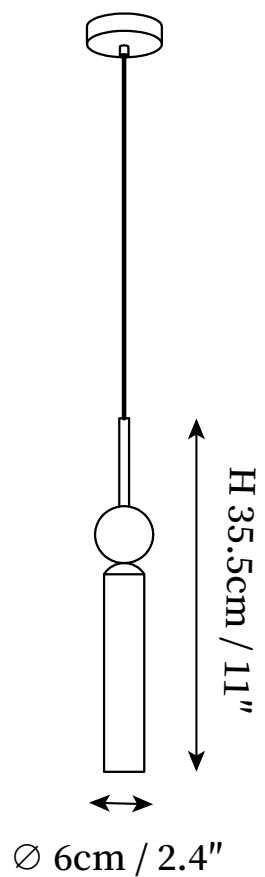

## SPECIFICATION DETAILS

\*For custom options, consult factory for details

---

<b>Fixture Dimensions</b>	D 2.4" x H 14"
<b>Light source</b>	G9. (bulb not included).
<b>Wattage</b>	~ 5W incandescent bulb or LED equivalent.
<b>Voltage</b>	AC 110-240V
<b>Mounting</b>	Hardwired.
<b>Dimming</b>	Compatible with dimmable bulbs (bulb not included)
<b>Control method</b>	Compatible with common wall switches(
<b>Finishes</b>	Brass, Black.
<b>Shade Details</b>	White.
<b>Material</b>	Brass, Marble, Acrylic.
<b>Wire Length</b>	The standard length of the cord is 59" (150 cm), the length is adjustable.

## SPECIFICATION DETAILS

\*For custom options, consult factory for details

<b>Fixture Dimensions</b>	D 5.9" x H 59.1"
<b>Light source</b>	G9. (bulb not included).
<b>Wattage</b>	~ 5W incandescent bulb or LED equivalent.
<b>Voltage</b>	AC 110-240V
<b>Mounting</b>	Hardwired.
<b>Dimming</b>	Compatible with dimmable bulbs (bulb not included)
<b>Control method</b>	Compatible with common wall switches(
<b>Finishes</b>	Brass, Black.
<b>Shade Details</b>	White.
<b>Material</b>	Brass, Marble, Acrylic.
<b>Wire Length</b>	The standard length of the cord is 59" (150 cm), the length is adjustable.