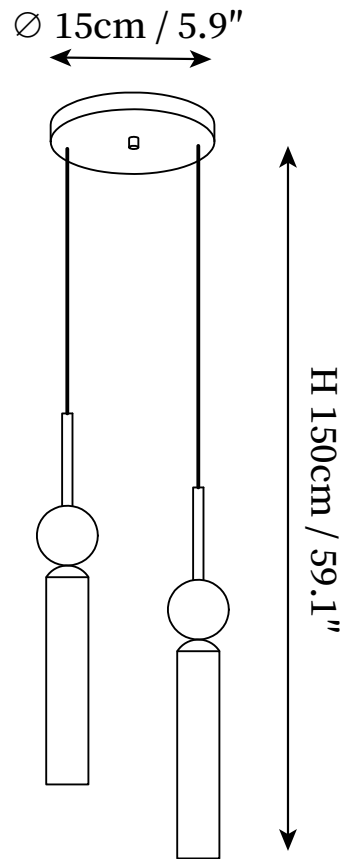

## SPECIFICATION DETAILS

\*For custom options, consult factory for details

---

<b>Fixture Dimensions</b>	D 2.4" x H 14"
<b>Light source</b>	G9. (bulb not included).
<b>Wattage</b>	~ 5W incandescent bulb or LED equivalent.
<b>Voltage</b>	AC 110-240V
<b>Mounting</b>	Hardwired.
<b>Dimming</b>	Compatible with dimmable bulbs (bulb not included)
<b>Control method</b>	Compatible with common wall switches(
<b>Finishes</b>	Brass, Black.
<b>Shade Details</b>	White.
<b>Material</b>	Brass, Marble, Acrylic.
<b>Wire Length</b>	The standard length of the cord is 59" (150 cm), the length is adjustable.

## SPECIFICATION DETAILS

\*For custom options, consult factory for details

<b>Fixture Dimensions</b>	D 5.9" x H 59.1"
<b>Light source</b>	G9. (bulb not included).
<b>Wattage</b>	~ 5W incandescent bulb or LED equivalent.
<b>Voltage</b>	AC 110-240V
<b>Mounting</b>	Hardwired.
<b>Dimming</b>	Compatible with dimmable bulbs (bulb not included)
<b>Control method</b>	Compatible with common wall switches(
<b>Finishes</b>	Brass, Black.
<b>Shade Details</b>	White.
<b>Material</b>	Brass, Marble, Acrylic.
<b>Wire Length</b>	The standard length of the cord is 59" (150 cm), the length is adjustable.