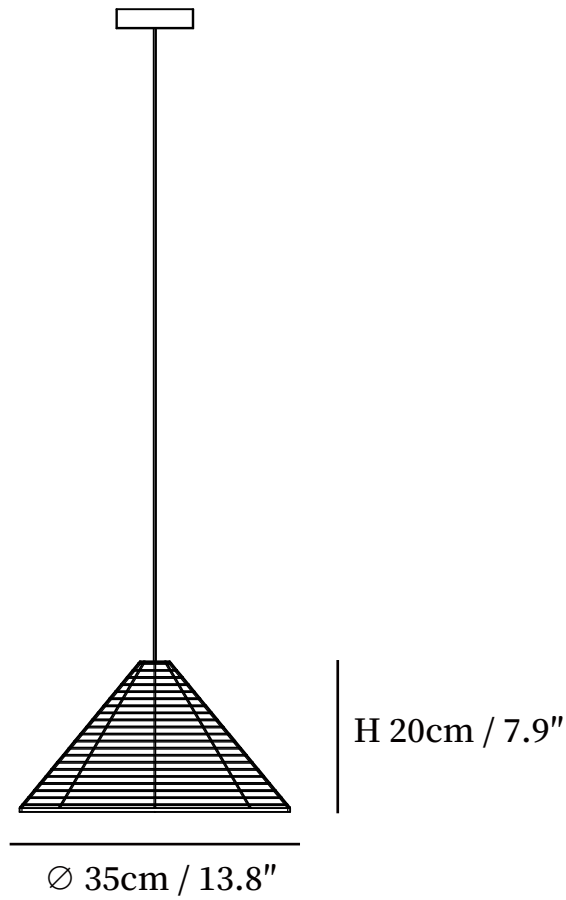

SPECIFICATION SHEET

SPECIFICATION DETAILS

*For custom options, consult factory for details

Fixture Dimensions	Ø 13.8" x H 7.9"
Light source	E26 or E27
Wattage	40W
Voltage	AC 110-240V
Color Temperature	Based on the purchase of light bulbs
CRI(Ra)	80CRI
Mounting	Ceiling
Driver Required	NO
Optional Color Temps	Buy bulbs as needed
LED Rated Life	Based on bulb life (we do not supply bulbs)
Dimming	Dimming is not supported
Finishes	White
Glass Details	White
Material	Paper, Bamboo, Metal
Wire Length	59"
Wire Type	Black Coaxial Wire

SPECIFICATION SHEET

SPECIFICATION DETAILS

*For custom options, consult factory for details

Fixture Dimmensions	$\varnothing 19.7'' \times H 11''$
Light source	E26 or E27
Wattage	40W
Voltage	AC 110-240V
Color Temperature	Based on the purchase of light bulbs
CRI(Ra)	80CRI
Mounting	Ceiling
Driver Required	NO
Optional Color Temps	Buy bulbs as needed
LED Rated Life	Based on bulb life (we do not supply bulbs)
Dimming	Dimming is not supported
Finishes	White
Glass Details	White
Material	Paper, Bamboo, Metal
Wire Length	59"
Wire Type	Black Coaxial Wire