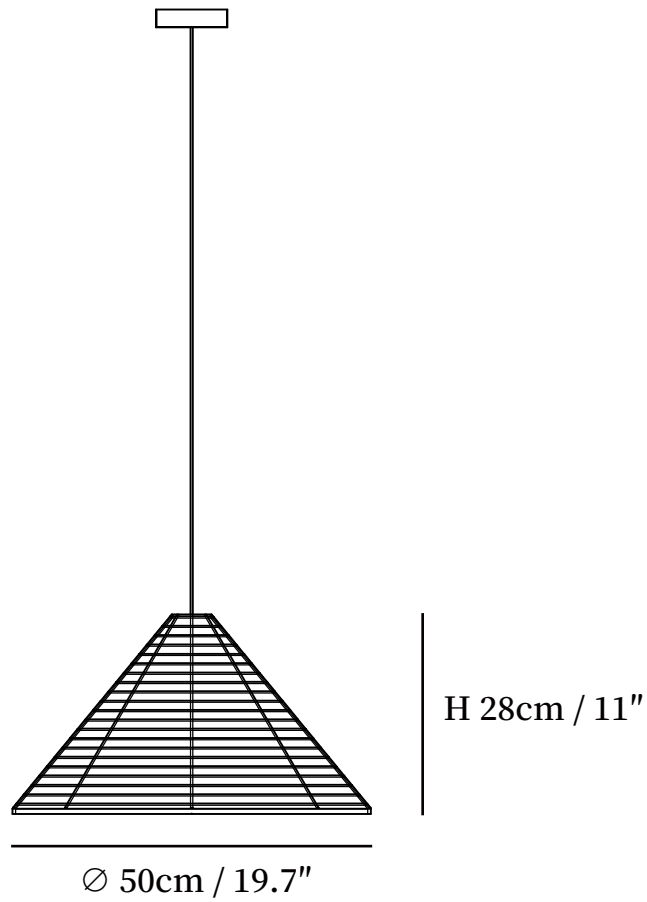

SPECIFICATION SHEET

SPECIFICATION DETAILS

*For custom options, consult factory for details

Fixture Dimensions	Ø 13.8" x H 7.9"
Light source	E26 or E27
Wattage	40W
Voltage	AC 110-240V
Color Temperature	Based on the purchase of light bulbs
CRI(Ra)	80CRI
Mounting	Ceiling
Driver Required	NO
Optional Color Temps	Buy bulbs as needed
LED Rated Life	Based on bulb life (we do not supply bulbs)
Dimming	Dimming is not supported
Finishes	White
Glass Details	White
Material	Paper, Bamboo, Metal
Wire Length	59"
Wire Type	Black Coaxial Wire

SPECIFICATION SHEET

SPECIFICATION DETAILS

*For custom options, consult factory for details

Fixture Dimmensions	$\varnothing 19.7'' \times H 11''$
Light source	E26 or E27
Wattage	40W
Voltage	AC 110-240V
Color Temperature	Based on the purchase of light bulbs
CRI(Ra)	80CRI
Mounting	Ceiling
Driver Required	NO
Optional Color Temps	Buy bulbs as needed
LED Rated Life	Based on bulb life (we do not supply bulbs)
Dimming	Dimming is not supported
Finishes	White
Glass Details	White
Material	Paper, Bamboo, Metal
Wire Length	59"
Wire Type	Black Coaxial Wire