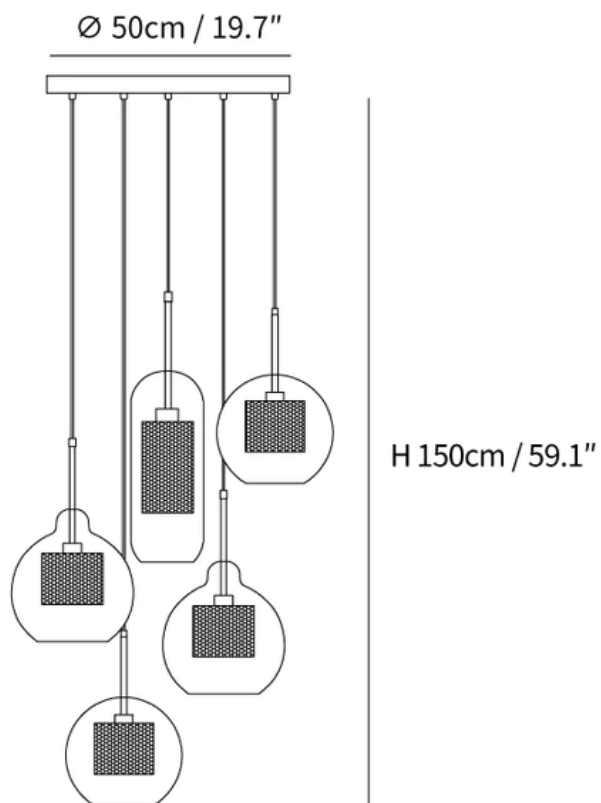

## SPECIFICATION DETAILS

\*For custom options, consult factory for details

<b>Fixture Dimensions</b>	D 15.7" x H 59.1"
<b>Light source</b>	E26 or E27 (bulb not included).
<b>Wattage</b>	MAX 40W incandescent bulb or LED equivalent.
<b>Voltage</b>	AC 110-240V
<b>Mounting</b>	Hardwired.
<b>Dimming</b>	Compatible with dimmable bulbs (bulb not included)
<b>Control method</b>	Compatible with common wall switches(not included)
<b>Finishes</b>	Copper plating, Silver, Black.
<b>Shade Details</b>	Clear, Amber.
<b>Material</b>	Metal, Glass.
<b>Wire Length</b>	The standard length of the cord is 59" (150 cm), the length is adjustable.

## SPECIFICATION DETAILS

\*For custom options, consult factory for details

<b>Fixture Dimensions</b>	D 19.7" x H 59.1"
<b>Light source</b>	E26 or E27 (bulb not included).
<b>Wattage</b>	MAX 40W incandescent bulb or LED equivalent.
<b>Voltage</b>	AC 110-240V
<b>Mounting</b>	Hardwired.
<b>Dimming</b>	Compatible with dimmable bulbs (bulb not included)
<b>Control method</b>	Compatible with common wall switches (not included)
<b>Finishes</b>	Copper plating, Silver, Black.
<b>Shade Details</b>	Clear, Amber.
<b>Material</b>	Metal, Glass.
<b>Wire Length</b>	The standard length of the cord is 59" (150 cm), the length is adjustable.