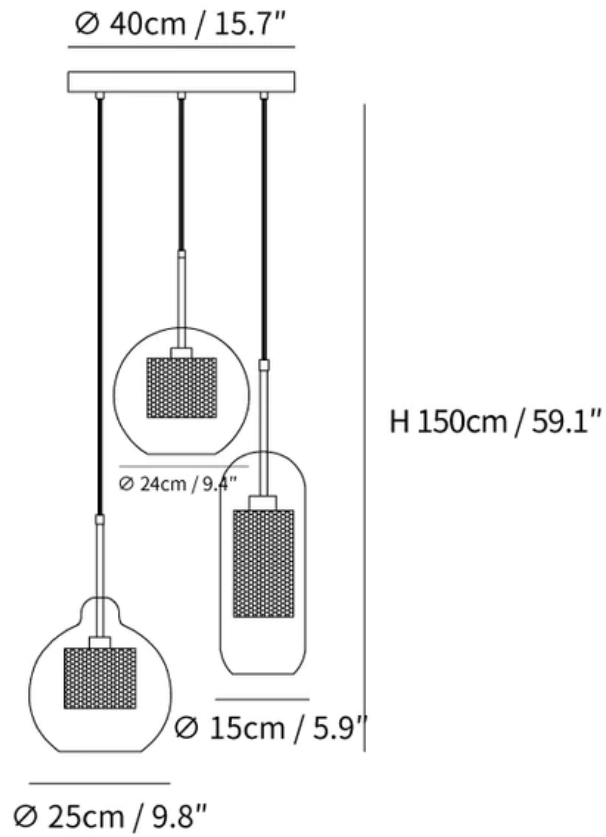

## SPECIFICATION DETAILS

\*For custom options, consult factory for details

<b>Fixture Dimensions</b>	D 15.7" x H 59.1"
<b>Light source</b>	E26 or E27 (bulb not included).
<b>Wattage</b>	MAX 40W incandescent bulb or LED equivalent.
<b>Voltage</b>	AC 110-240V
<b>Mounting</b>	Hardwired.
<b>Dimming</b>	Compatible with dimmable bulbs (bulb not included)
<b>Control method</b>	Compatible with common wall switches(not included)
<b>Finishes</b>	Copper plating, Silver, Black.
<b>Shade Details</b>	Clear, Amber.
<b>Material</b>	Metal, Glass.
<b>Wire Length</b>	The standard length of the cord is 59" (150 cm), the length is adjustable.

## SPECIFICATION DETAILS

\*For custom options, consult factory for details

<b>Fixture Dimensions</b>	D 19.7" x H 59.1"
<b>Light source</b>	E26 or E27 (bulb not included).
<b>Wattage</b>	MAX 40W incandescent bulb or LED equivalent.
<b>Voltage</b>	AC 110-240V
<b>Mounting</b>	Hardwired.
<b>Dimming</b>	Compatible with dimmable bulbs (bulb not included)
<b>Control method</b>	Compatible with common wall switches (not included)
<b>Finishes</b>	Copper plating, Silver, Black.
<b>Shade Details</b>	Clear, Amber.
<b>Material</b>	Metal, Glass.
<b>Wire Length</b>	The standard length of the cord is 59" (150 cm), the length is adjustable.