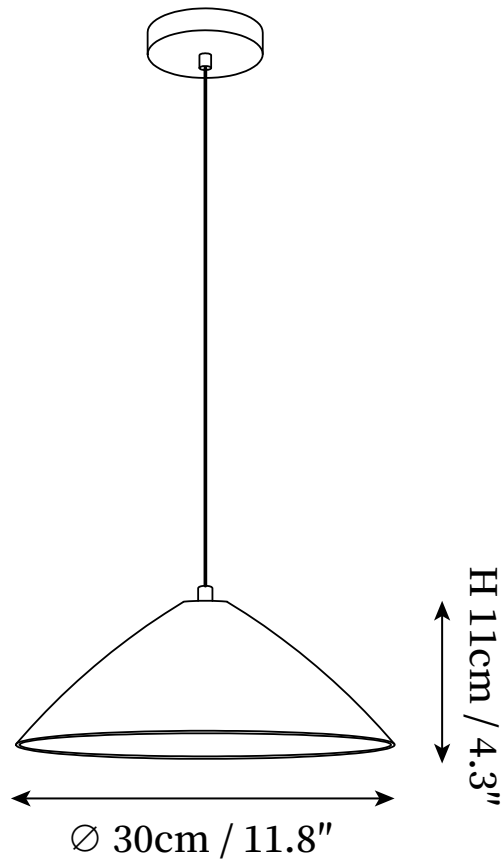

SPECIFICATION SHEET

SPECIFICATION DETAILS

*For custom options, consult factory for details

Fixture Dimensions	D 11.8" x H 11"
Light source	E26 or E27. (bulb not included).
Wattage	MAX 40W incandescent bulb or LED equivalent.
Voltage	AC 110-240V
Mounting	Hardwired.
Dimming	Compatible with dimmable bulbs (bulb not included)
Control method	Compatible with common wall switches(not included)
Finishes	Dark wood.
Shade Details	Black ceramic, White ceramic.
Material	Wood, Ceramic, Metal.
Wire Length	The standard length of the cord is 59" (150 cm), the length is adjustable.