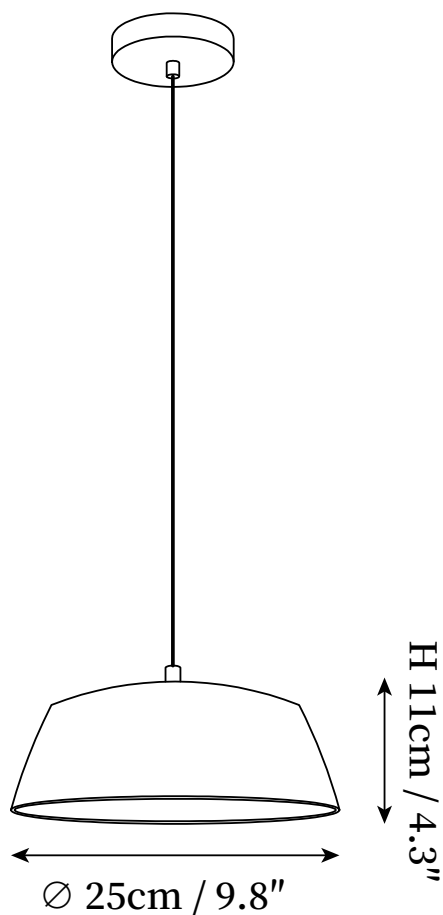

## SPECIFICATION DETAILS

\*For custom options, consult factory for details

<b>Fixture Dimensions</b>	D 9.8" x H 4.3"
<b>Light source</b>	E26 or E27. (bulb not included).
<b>Wattage</b>	MAX 40W incandescent bulb or LED equivalent.
<b>Voltage</b>	AC 110-240V
<b>Mounting</b>	Hardwired.
<b>Dimming</b>	Compatible with dimmable bulbs (bulb not included)
<b>Control method</b>	Compatible with common wall switches(not included)
<b>Finishes</b>	Dark wood.
<b>Shade Details</b>	Grey ceramic.
<b>Material</b>	Wood, Ceramic, Metal.
<b>Wire Length</b>	The standard length of the cord is 59" (150 cm), the length is adjustable.