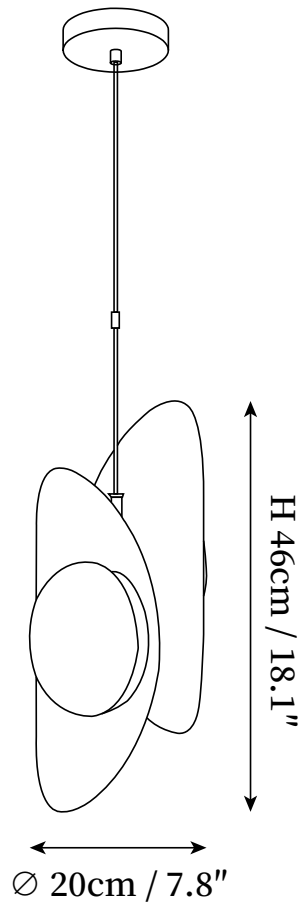

SPECIFICATION SHEET

SPECIFICATION DETAILS

*For custom options, consult factory for details

Fixture Dimensions	D 7.8" x H 18.1"
Light source	G9. (bulb not included)
Wattage	~ 5W incandescent bulb or LED equivalent.
Voltage	AC 110-240V
Mounting	Hardwired.
Dimming	Compatible with dimmable bulbs (bulb not included)
Control method	Compatible with common wall switches (not included)
Finishes	Gold, Black.
Shade Details	White.
Material	Metal, Glass.
Rod Length	Suspension rod length 100cm / 9.4", and can be spliced as needed.