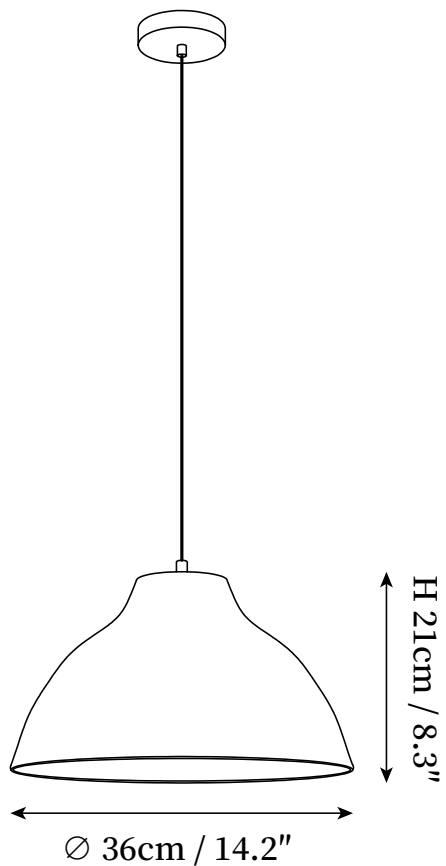

SPECIFICATION SHEET

SPECIFICATION DETAILS

*For custom options, consult factory for details

Fixture Dimensions	D 14.2" x H 8.3"
Light source	E26 or E27. (bulb not included).
Wattage	MAX 40W incandescent bulb or LED equivalent.
Voltage	AC 110-240V
Mounting	Hardwired.
Dimming	Compatible with dimmable bulbs (bulb not included)
Control method	Compatible with common wall switches (not included)
Finishes	Dark wood.
Shade Details	Grey ceramic.
Material	Wood, Ceramic, Metal.
Wire Length	The standard length of the cord is 59" (150 cm), the length is adjustable.