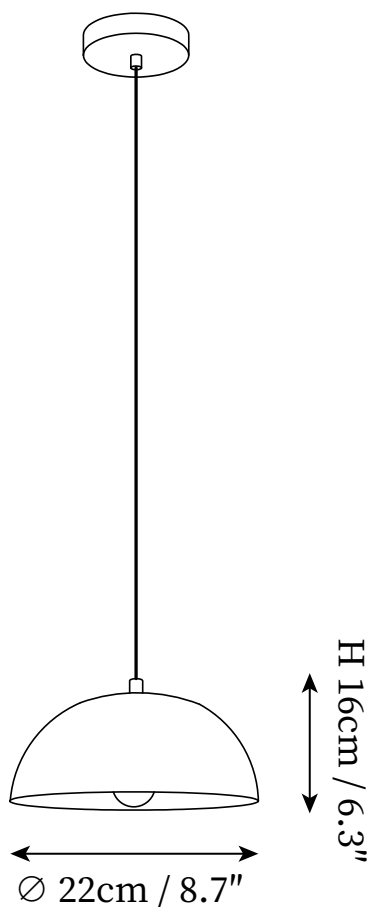

SPECIFICATION SHEET

SPECIFICATION DETAILS

*For custom options, consult factory for details

Fixture Dimensions	D 8.7" x H 6.3"
Light source	E26 or E27. (bulb not included).
Wattage	MAX 40W incandescent bulb or LED equivalent.
Voltage	AC 110-240V
Mounting	Hardwired.
Dimming	Compatible with dimmable bulbs (bulb not included)
Control method	Compatible with common wall switches (not included)
Finishes	Dark wood.
Shade Details	Black ceramic.
Material	Wood, Ceramic, Metal.
Wire Length	The standard length of the cord is 59" (150 cm), the length is adjustable.