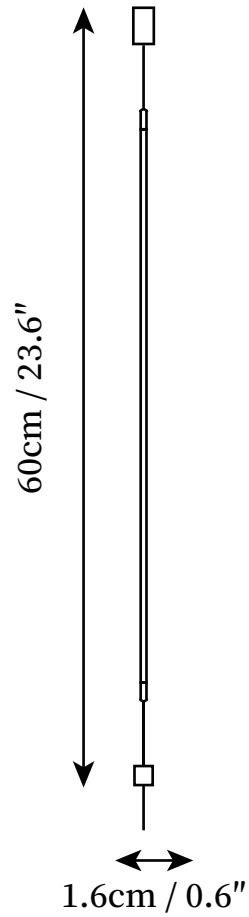

SPECIFICATION SHEET

SPECIFICATION DETAILS

*For custom options, consult factory for details

Fixture Dimensions	D 0.6" x H 23.6"
Light source	Integrated LED
Wattage	9W
Voltage	AC 110-240V
Color Temperature	3000k
CRI(Ra)	80CRI
Mounting	Floor
Driver Required	Yes
Optional Color Temps	Warm Light (3000K), Neutral Light (4500K), Cool Light (6000K)
LED Rated Life	30000hours
Dimming	Dimming is not supported
Finishes	Black
Shade Details	Black
Material	Metal, PMMA
Wire Length	98.4"
Wire Type	Wire with switch plug