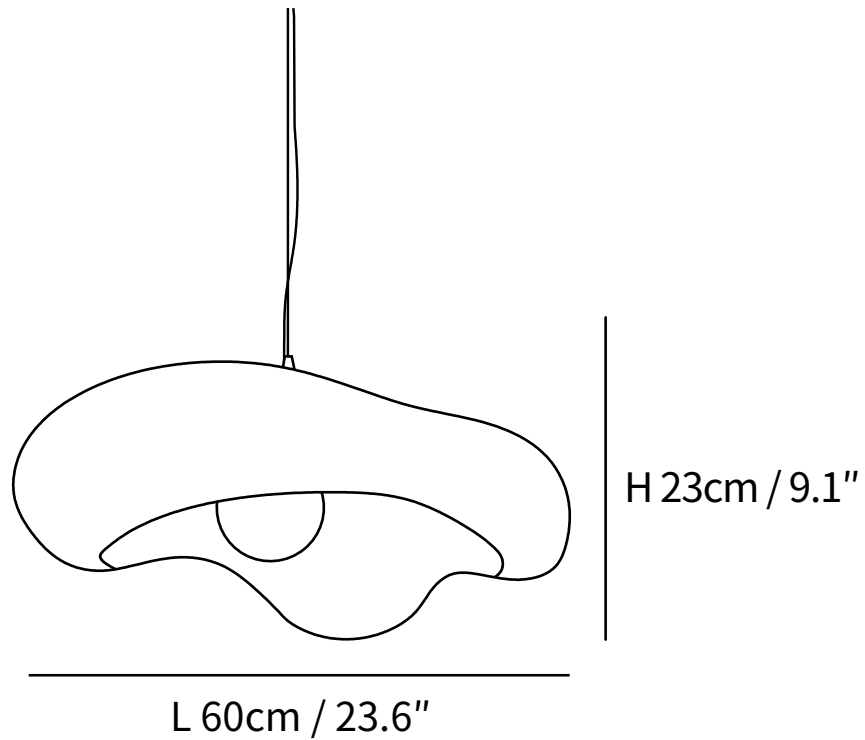

SPECIFICATION SHEET

SPECIFICATION DETAILS

*For custom options, consult factory for details

Fixture Dimensions	D 23.6" x H 9.1"
Light source	G9
Wattage	5 W
Voltage	AC 110-240V
Color Temperature	Based on the purchase of light bulbs
CRI(Ra)	80CRI
Mounting	Ceiling
Driver Required	NO
Optional Color Temps	Buy bulbs as needed
LED Rated Life	Based on bulb life (we do not supply bulbs)
Dimming	Dimming is not supported
Finishes	White, Beige, Grey, Black.
Shade Finish	White.
Material	Resin, Metal.
Wire Length	59"
Wire Type	Black Coaxial Wire