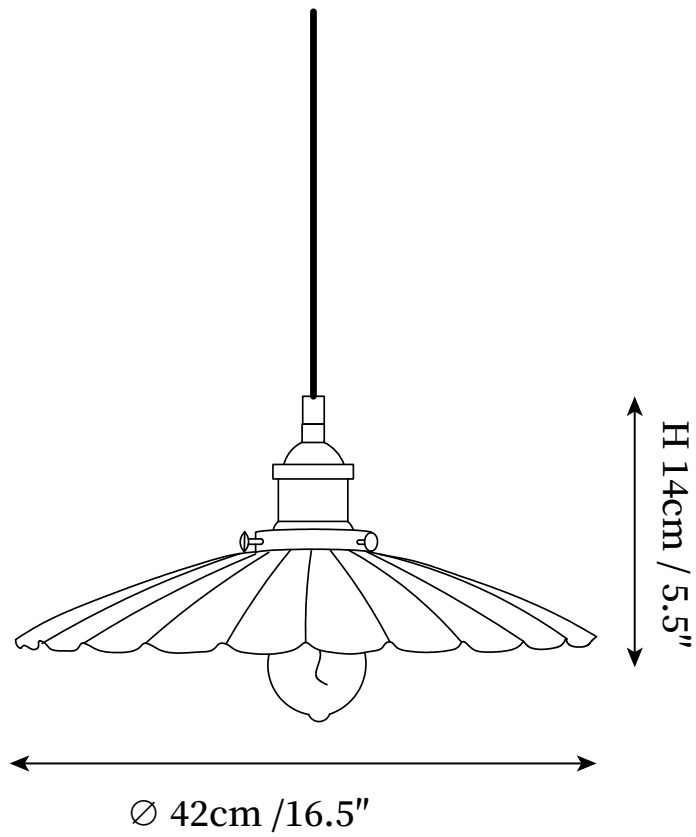

SPECIFICATION SHEET

SPECIFICATION DETAILS

*For custom options, consult factory for details

Fixture Dimensions	D 9.8" x H 5.5", D 13.8" x H 5.5", D 16.5" x H 5.5"
Light source	E26 or E27. (bulb not included).
Wattage	MAX 40W incandescent bulb or LED equivalent.
Voltage	AC 110-240V
Mounting	Hardwired.
Dimming	Compatible with dimmable bulbs (bulb not included)
Control method	Compatible with common wall switches(not included)
Finishes	Gold.
Shade Details	Black
Material	Iron.
Wire Length	The standard length of the cord is 59" (150 cm), the length is adjustable.