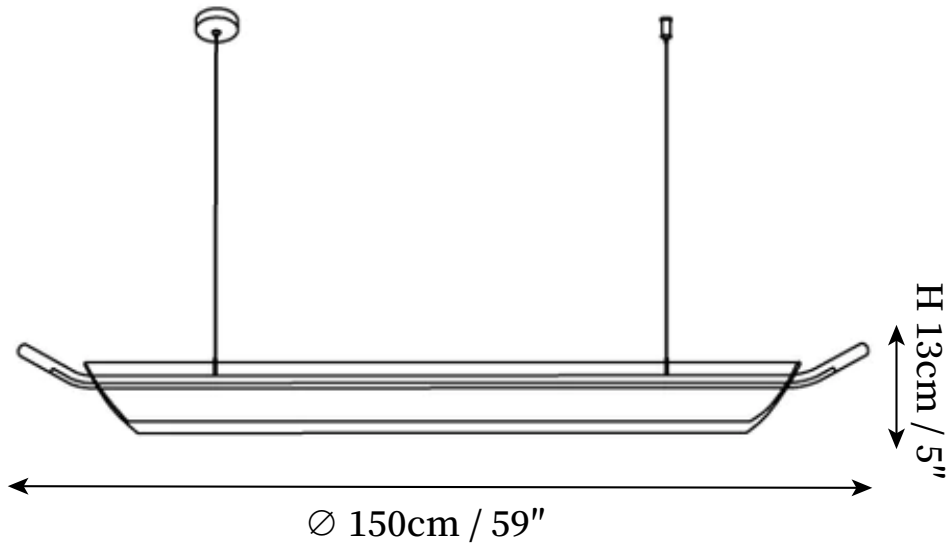

SPECIFICATION SHEET

SPECIFICATION DETAILS

*For custom options, consult factory for details

Fixture Dimensions	L 31.5" x W 3.9" x H 5", L 39.4" x W 3.9" x H 5", L 47.2" x W 3.9" x H 5", L 59" x W 3.9" x H 5"
Light source	Integrated LED
Wattage	~ 20W
Voltage	AC 110-240V
Dimming	Not supported
CRI(Ra)	90+ CRI
Mounting	Hardwired.
LED Rated Life	30000 hours
Color Temperature	Warm Light (3000K), Neutral Light (4000K), Cool Light (6000K)
Control method	Compatible with common wall switches(not included).
Finishes	Gold, Black.
Shadow Details	Clear.
Material	Metal, Acrylic.
Wire Length	The standard length of the cord is 59" (150 cm), the length is adjustable.