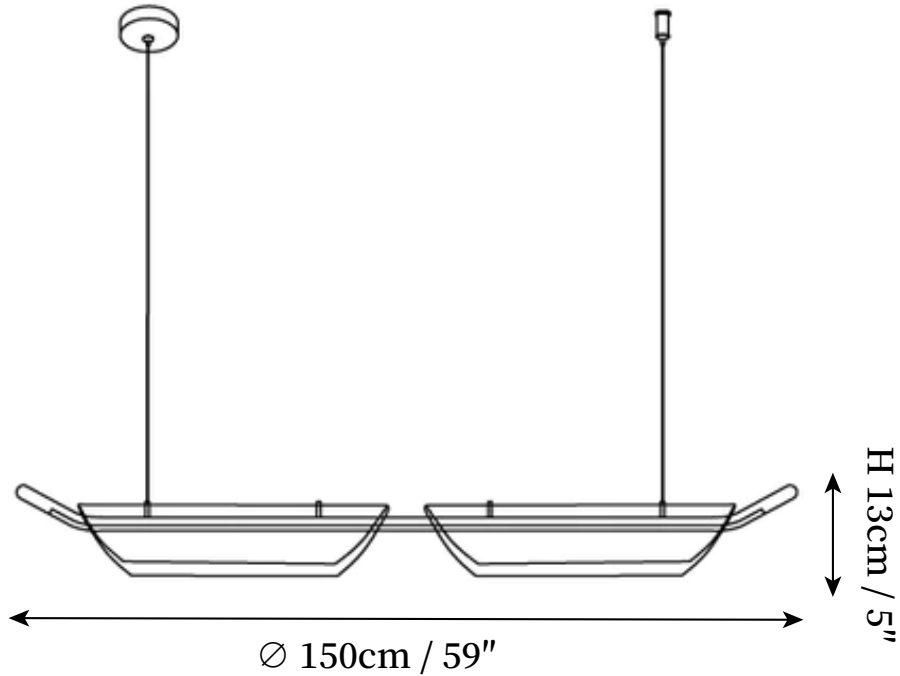

## SPECIFICATION DETAILS

\*For custom options, consult factory for details

<b>Fixture Dimensions</b>	L 31.5" x W 3.9" x H 5", L 39.4" x W 3.9" x H 5", L 47.2" x W 3.9" x H 5", L 59" x W 3.9" x H 5"
<b>Light source</b>	Integrated LED
<b>Wattage</b>	~ 20W
<b>Voltage</b>	AC 110-240V
<b>Dimming</b>	Not supported
<b>CRI(Ra)</b>	90+ CRI
<b>Mounting</b>	Hardwired.
<b>LED Rated Life</b>	30000 hours
<b>Color Temperature</b>	Warm Light (3000K), Neutral Light (4000K), Cool Light (6000K)
<b>Control method</b>	Compatible with common wall switches(not included).
<b>Finishes</b>	Gold, Black.
<b>Shadow Details</b>	Clear.
<b>Material</b>	Metal, Acrylic.
<b>Wire Length</b>	The standard length of the cord is 59" (150 cm), the length is adjustable.