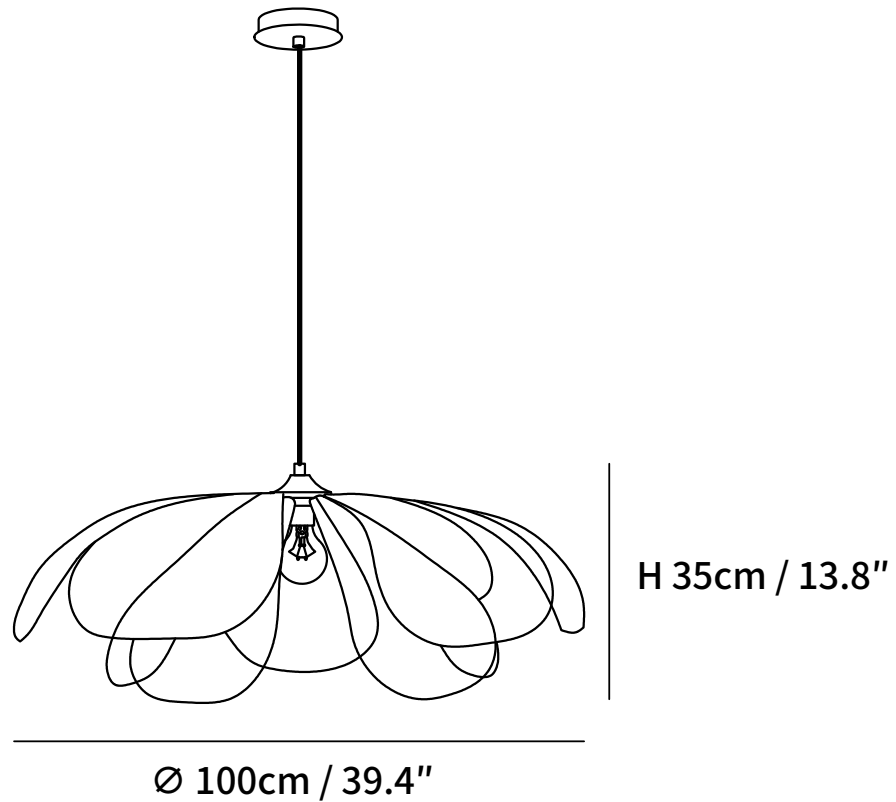

SPECIFICATION SHEET

SPECIFICATION DETAILS

*For custom options, consult factory for details

Fixture Dimensions	D 31.5" x H 13.8"
Light source	E27
Wattage	Max 40W
Voltage	AC 110-240V
Color Temperature	Based on the purchase of light bulbs
CRI(Ra)	80CRI
Mounting	Ceiling
Driver Required	NO
Optional Color Temps	Buy bulbs as needed
LED Rated Life	Based on bulb life (we do not supply bulbs)
Dimming	Dimming is not supported
Finishes	Black.
Shade Finish	Nature rattan color.
Material	Metal, Rattan.
Wire Length	59"
Wire Type	Black Coaxial Wire

SPECIFICATION SHEET

SPECIFICATION DETAILS

*For custom options, consult factory for details

Fixture Dimensions	D 39.4" x H 13.8"
Light source	E27
Wattage	Max 40W
Voltage	AC 110-240V
Color Temperature	Based on the purchase of light bulbs
CRI(Ra)	80CRI
Mounting	Ceiling
Driver Required	NO
Optional Color Temps	Buy bulbs as needed
LED Rated Life	Based on bulb life (we do not supply bulbs)
Dimming	Dimming is not supported
Finishes	Black.
Shade Finish	Nature rattan color.
Material	Metal, Rattan.
Wire Length	59"
Wire Type	Black Coaxial Wire