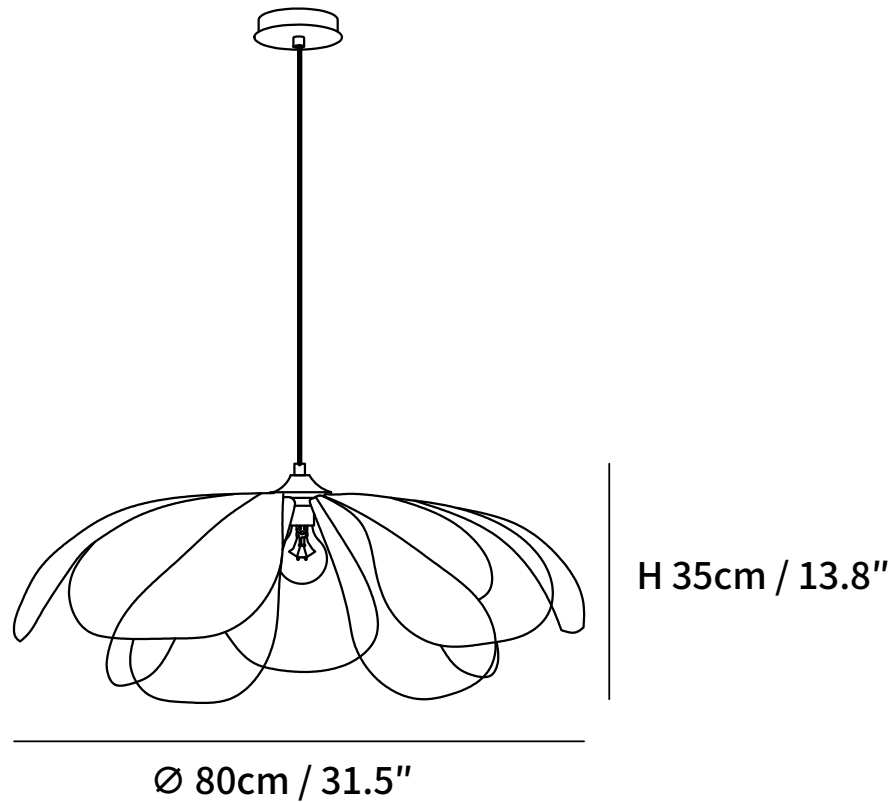

SPECIFICATION SHEET

SPECIFICATION DETAILS

*For custom options, consult factory for details

Fixture Dimensions	D 31.5" x H 13.8"
Light source	E27
Wattage	Max 40W
Voltage	AC 110-240V
Color Temperature	Based on the purchase of light bulbs
CRI(Ra)	80CRI
Mounting	Ceiling
Driver Required	NO
Optional Color Temps	Buy bulbs as needed
LED Rated Life	Based on bulb life (we do not supply bulbs)
Dimming	Dimming is not supported
Finishes	Black.
Shade Finish	Nature rattan color.
Material	Metal, Rattan.
Wire Length	59"
Wire Type	Black Coaxial Wire

SPECIFICATION SHEET

SPECIFICATION DETAILS

*For custom options, consult factory for details

Fixture Dimensions	D 39.4" x H 13.8"
Light source	E27
Wattage	Max 40W
Voltage	AC 110-240V
Color Temperature	Based on the purchase of light bulbs
CRI(Ra)	80CRI
Mounting	Ceiling
Driver Required	NO
Optional Color Temps	Buy bulbs as needed
LED Rated Life	Based on bulb life (we do not supply bulbs)
Dimming	Dimming is not supported
Finishes	Black.
Shade Finish	Nature rattan color.
Material	Metal, Rattan.
Wire Length	59"
Wire Type	Black Coaxial Wire