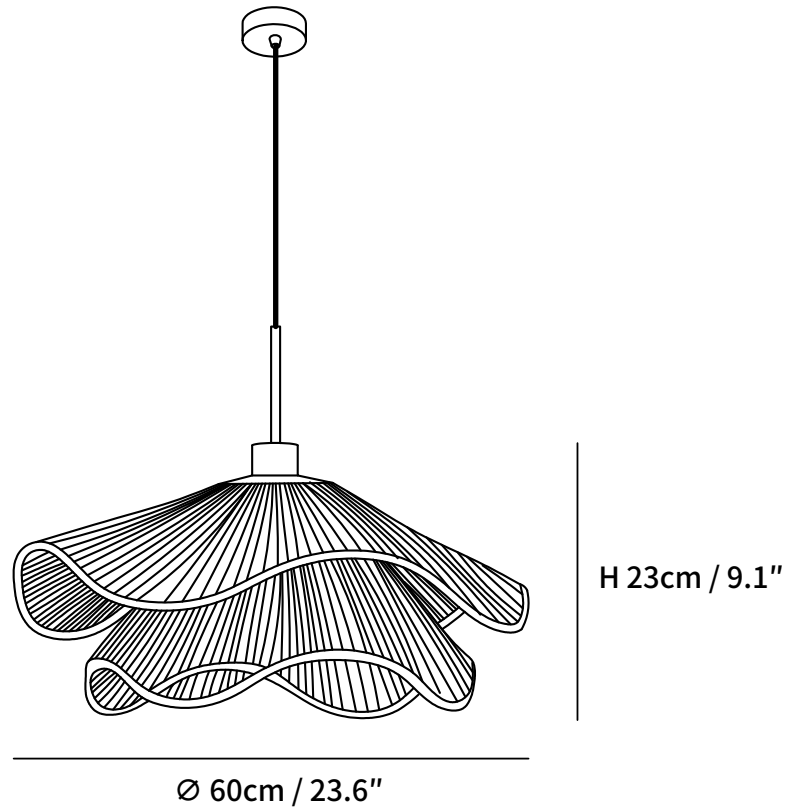

SPECIFICATION SHEET

SPECIFICATION DETAILS

*For custom options, consult factory for details

Fixture Dimensions	D 19.7 x H 9.1"
Light source	E27
Wattage	Max 40W
Voltage	AC 110-240V
Color Temperature	Based on the purchase of light bulbs
CRI(Ra)	80CRI
Mounting	Ceiling
Driver Required	NO
Optional Color Temps	Buy bulbs as needed
LED Rated Life	Based on bulb life (we do not supply bulbs)
Dimming	Dimming is not supported
Finishes	Black.
Shade Finish:	Brown Hemp Rope.
Material	Metal, Hemp Rop.
Wire Length	59"
Wire Type	Black Coaxial Wire

SPECIFICATION SHEET

SPECIFICATION DETAILS

*For custom options, consult factory for details

Fixture Dimensions	D 23.6" x H 9.1"
Light source	E27
Wattage	Max 40W
Voltage	AC 110-240V
Color Temperature	Based on the purchase of light bulbs
CRI(Ra)	80CRI
Mounting	Ceiling
Driver Required	NO
Optional Color Temps	Buy bulbs as needed
LED Rated Life	Based on bulb life (we do not supply bulbs)
Dimming	Dimming is not supported
Finishes	Black.
Shade Finish:	Brown Hemp Rope.
Material	Metal, Hemp Rop.
Wire Length	59"
Wire Type	Black Coaxial Wire