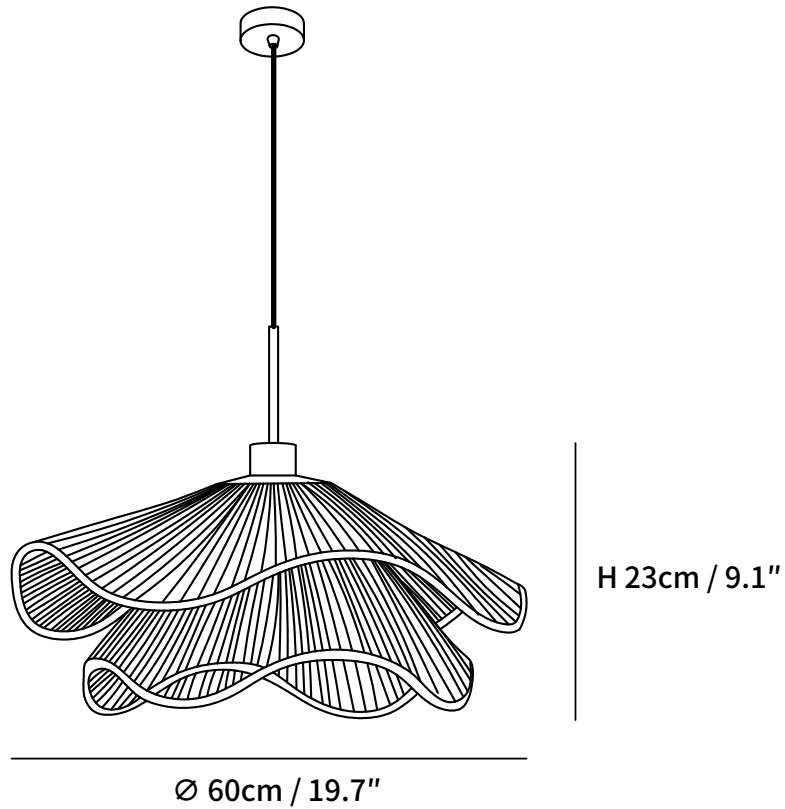

SPECIFICATION SHEET

SPECIFICATION DETAILS

*For custom options, consult factory for details

Fixture Dimensions	D 19.7 x H 9.1"
Light source	E27
Wattage	Max 40W
Voltage	AC 110-240V
Color Temperature	Based on the purchase of light bulbs
CRI(Ra)	80CRI
Mounting	Ceiling
Driver Required	NO
Optional Color Temps	Buy bulbs as needed
LED Rated Life	Based on bulb life (we do not supply bulbs)
Dimming	Dimming is not supported
Finishes	Black.
Shade Finish:	Brown Hemp Rope.
Material	Metal, Hemp Rop.
Wire Length	59"
Wire Type	Black Coaxial Wire

SPECIFICATION SHEET

SPECIFICATION DETAILS

*For custom options, consult factory for details

Fixture Dimensions	D 23.6" x H 9.1"
Light source	E27
Wattage	Max 40W
Voltage	AC 110-240V
Color Temperature	Based on the purchase of light bulbs
CRI(Ra)	80CRI
Mounting	Ceiling
Driver Required	NO
Optional Color Temps	Buy bulbs as needed
LED Rated Life	Based on bulb life (we do not supply bulbs)
Dimming	Dimming is not supported
Finishes	Black.
Shade Finish:	Brown Hemp Rope.
Material	Metal, Hemp Rop.
Wire Length	59"
Wire Type	Black Coaxial Wire