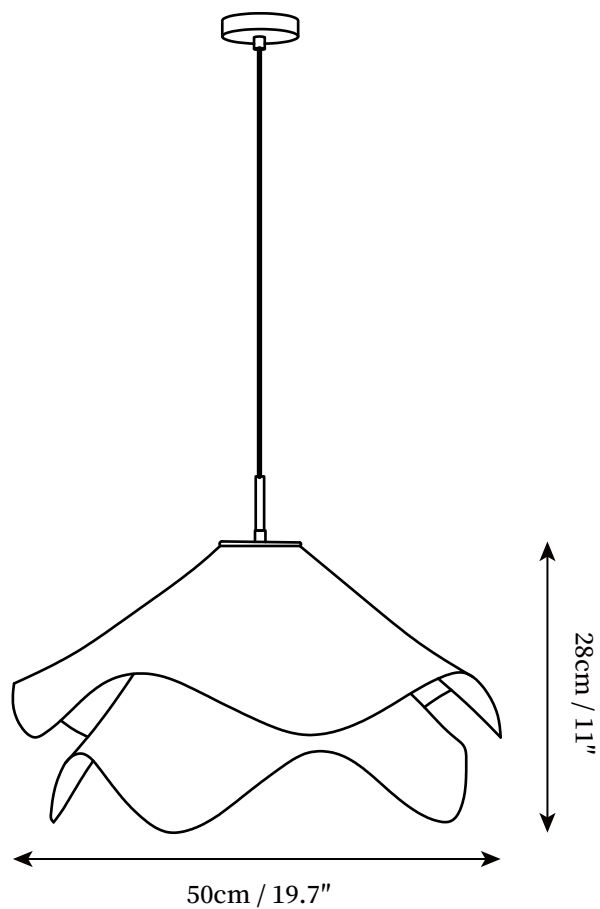

## SPECIFICATION DETAILS

\*For custom options, consult factory for details

<b>Fixture Dimensions</b>	D 11.8" x H 9.8"
<b>Light source</b>	E26 or E27 (bulb not included)
<b>Wattage</b>	MAX 40W incandescent bulb or LED equivalent.
<b>Voltage</b>	AC 110-240V
<b>Mounting</b>	Hardwired.
<b>Dimming</b>	Compatible with dimmable bulbs (bulb not included)
<b>Control method</b>	Compatible with common wall switches (not included)
<b>Finishes</b>	Gold
<b>Shade Details</b>	White
<b>Material</b>	Metal, Fabric
<b>Wire Length</b>	The standard length of the suspended wire is 59 "(150 cm) and the length is adjustable.

## SPECIFICATION DETAILS

\*For custom options, consult factory for details

<b>Fixture Dimensions</b>	D 15.7" x H 10.2"
<b>Light source</b>	E26 or E27 (bulb not included)
<b>Wattage</b>	MAX 40W incandescent bulb or LED equivalent.
<b>Voltage</b>	AC 110-240V
<b>Mounting</b>	Hardwired.
<b>Dimming</b>	Compatible with dimmable bulbs (bulb not included)
<b>Control method</b>	Compatible with common wall switches (not included)
<b>Finishes</b>	Gold
<b>Shade Details</b>	White
<b>Material</b>	Metal, Fabric
<b>Wire Length</b>	The standard length of the suspended wire is 59 "(150 cm) and the length is adjustable.

## SPECIFICATION DETAILS

\*For custom options, consult factory for details

<b>Fixture Dimensions</b>	D 19.7" x H 11"
<b>Light source</b>	E26 or E27 (bulb not included)
<b>Wattage</b>	MAX 40W incandescent bulb or LED equivalent.
<b>Voltage</b>	AC 110-240V
<b>Mounting</b>	Hardwired.
<b>Dimming</b>	Compatible with dimmable bulbs (bulb not included)
<b>Control method</b>	Compatible with common wall switches (not included)
<b>Finishes</b>	Gold
<b>Shade Details</b>	White
<b>Material</b>	Metal, Fabric
<b>Wire Length</b>	The standard length of the suspended wire is 59 "(150 cm) and the length is adjustable.