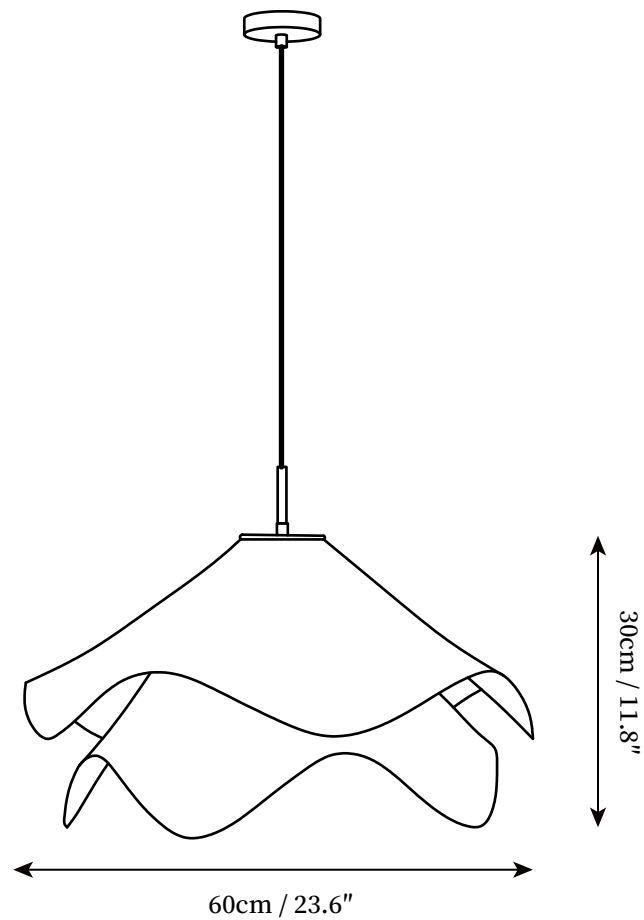

## SPECIFICATION DETAILS

\*For custom options, consult factory for details

<b>Fixture Dimensions</b>	D 11.8" x H 9.8"
<b>Light source</b>	E26 or E27 (bulb not included)
<b>Wattage</b>	MAX 40W incandescent bulb or LED equivalent.
<b>Voltage</b>	AC 110-240V
<b>Mounting</b>	Hardwired.
<b>Dimming</b>	Compatible with dimmable bulbs (bulb not included)
<b>Control method</b>	Compatible with common wall switches (not included)
<b>Finishes</b>	Gold
<b>Shade Details</b>	White
<b>Material</b>	Metal, Fabric
<b>Wire Length</b>	The standard length of the suspended wire is 59 "(150 cm) and the length is adjustable.

## SPECIFICATION DETAILS

\*For custom options, consult factory for details

<b>Fixture Dimensions</b>	D 15.7" x H 10.2"
<b>Light source</b>	E26 or E27 (bulb not included)
<b>Wattage</b>	MAX 40W incandescent bulb or LED equivalent.
<b>Voltage</b>	AC 110-240V
<b>Mounting</b>	Hardwired.
<b>Dimming</b>	Compatible with dimmable bulbs (bulb not included)
<b>Control method</b>	Compatible with common wall switches (not included)
<b>Finishes</b>	Gold
<b>Shade Details</b>	White
<b>Material</b>	Metal, Fabric
<b>Wire Length</b>	The standard length of the suspended wire is 59 "(150 cm) and the length is adjustable.

## SPECIFICATION DETAILS

\*For custom options, consult factory for details

<b>Fixture Dimensions</b>	D 19.7" x H 11"
<b>Light source</b>	E26 or E27 (bulb not included)
<b>Wattage</b>	MAX 40W incandescent bulb or LED equivalent.
<b>Voltage</b>	AC 110-240V
<b>Mounting</b>	Hardwired.
<b>Dimming</b>	Compatible with dimmable bulbs (bulb not included)
<b>Control method</b>	Compatible with common wall switches (not included)
<b>Finishes</b>	Gold
<b>Shade Details</b>	White
<b>Material</b>	Metal, Fabric
<b>Wire Length</b>	The standard length of the suspended wire is 59 "(150 cm) and the length is adjustable.