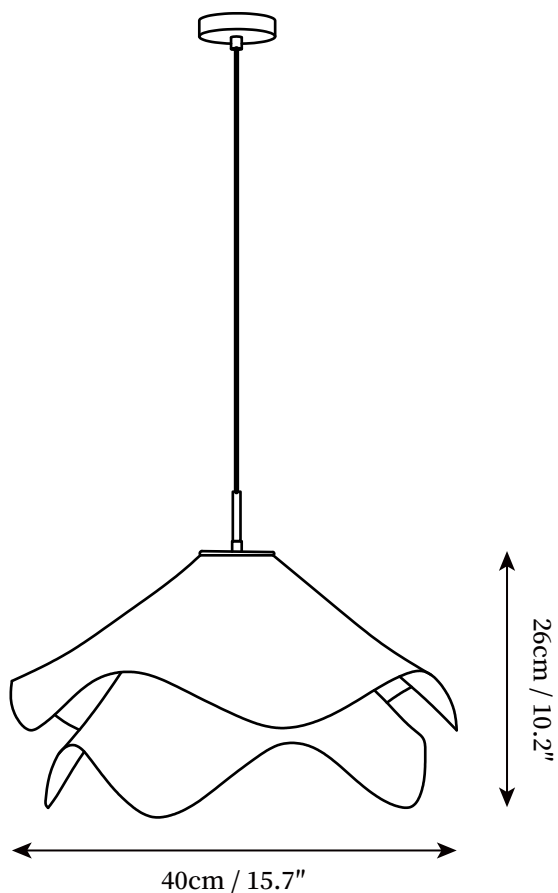

## SPECIFICATION DETAILS

\*For custom options, consult factory for details

<b>Fixture Dimensions</b>	D 11.8" x H 9.8"
<b>Light source</b>	E26 or E27 (bulb not included)
<b>Wattage</b>	MAX 40W incandescent bulb or LED equivalent.
<b>Voltage</b>	AC 110-240V
<b>Mounting</b>	Hardwired.
<b>Dimming</b>	Compatible with dimmable bulbs (bulb not included)
<b>Control method</b>	Compatible with common wall switches (not included)
<b>Finishes</b>	Gold
<b>Shade Details</b>	White
<b>Material</b>	Metal, Fabric
<b>Wire Length</b>	The standard length of the suspended wire is 59 "(150 cm) and the length is adjustable.

## SPECIFICATION DETAILS

\*For custom options, consult factory for details

<b>Fixture Dimensions</b>	D 15.7" x H 10.2"
<b>Light source</b>	E26 or E27 (bulb not included)
<b>Wattage</b>	MAX 40W incandescent bulb or LED equivalent.
<b>Voltage</b>	AC 110-240V
<b>Mounting</b>	Hardwired.
<b>Dimming</b>	Compatible with dimmable bulbs (bulb not included)
<b>Control method</b>	Compatible with common wall switches (not included)
<b>Finishes</b>	Gold
<b>Shade Details</b>	White
<b>Material</b>	Metal, Fabric
<b>Wire Length</b>	The standard length of the suspended wire is 59 "(150 cm) and the length is adjustable.

## SPECIFICATION DETAILS

\*For custom options, consult factory for details

<b>Fixture Dimensions</b>	D 19.7" x H 11"
<b>Light source</b>	E26 or E27 (bulb not included)
<b>Wattage</b>	MAX 40W incandescent bulb or LED equivalent.
<b>Voltage</b>	AC 110-240V
<b>Mounting</b>	Hardwired.
<b>Dimming</b>	Compatible with dimmable bulbs (bulb not included)
<b>Control method</b>	Compatible with common wall switches (not included)
<b>Finishes</b>	Gold
<b>Shade Details</b>	White
<b>Material</b>	Metal, Fabric
<b>Wire Length</b>	The standard length of the suspended wire is 59 "(150 cm) and the length is adjustable.