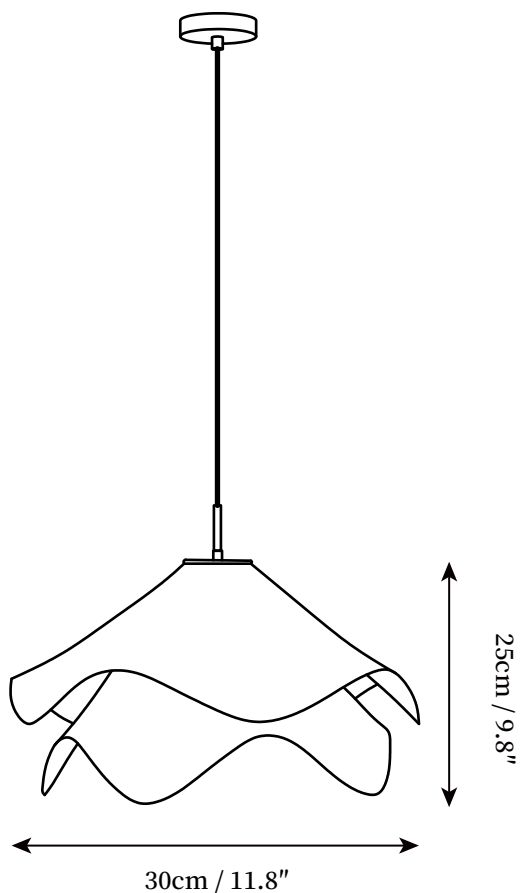

## SPECIFICATION DETAILS

\*For custom options, consult factory for details

<b>Fixture Dimensions</b>	D 11.8" x H 9.8"
<b>Light source</b>	E26 or E27 (bulb not included)
<b>Wattage</b>	MAX 40W incandescent bulb or LED equivalent.
<b>Voltage</b>	AC 110-240V
<b>Mounting</b>	Hardwired.
<b>Dimming</b>	Compatible with dimmable bulbs (bulb not included)
<b>Control method</b>	Compatible with common wall switches (not included)
<b>Finishes</b>	Gold
<b>Shade Details</b>	White
<b>Material</b>	Metal, Fabric
<b>Wire Length</b>	The standard length of the suspended wire is 59 "(150 cm) and the length is adjustable.

## SPECIFICATION DETAILS

\*For custom options, consult factory for details

<b>Fixture Dimensions</b>	D 15.7" x H 10.2"
<b>Light source</b>	E26 or E27 (bulb not included)
<b>Wattage</b>	MAX 40W incandescent bulb or LED equivalent.
<b>Voltage</b>	AC 110-240V
<b>Mounting</b>	Hardwired.
<b>Dimming</b>	Compatible with dimmable bulbs (bulb not included)
<b>Control method</b>	Compatible with common wall switches (not included)
<b>Finishes</b>	Gold
<b>Shade Details</b>	White
<b>Material</b>	Metal, Fabric
<b>Wire Length</b>	The standard length of the suspended wire is 59 "(150 cm) and the length is adjustable.

## SPECIFICATION DETAILS

\*For custom options, consult factory for details

<b>Fixture Dimensions</b>	D 19.7" x H 11"
<b>Light source</b>	E26 or E27 (bulb not included)
<b>Wattage</b>	MAX 40W incandescent bulb or LED equivalent.
<b>Voltage</b>	AC 110-240V
<b>Mounting</b>	Hardwired.
<b>Dimming</b>	Compatible with dimmable bulbs (bulb not included)
<b>Control method</b>	Compatible with common wall switches (not included)
<b>Finishes</b>	Gold
<b>Shade Details</b>	White
<b>Material</b>	Metal, Fabric
<b>Wire Length</b>	The standard length of the suspended wire is 59 "(150 cm) and the length is adjustable.