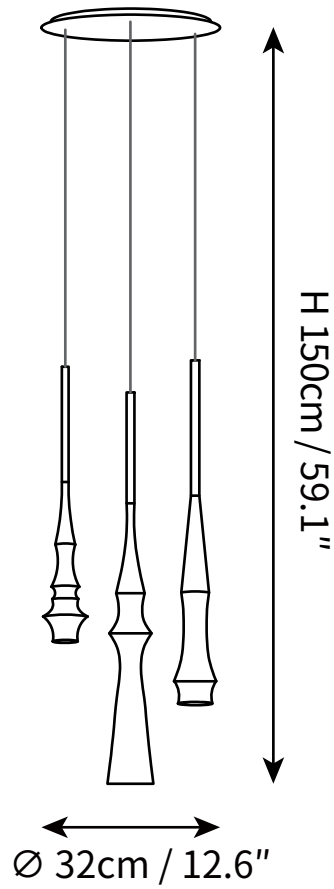

SPECIFICATION SHEET

SPECIFICATION DETAILS

*For custom options, consult factory for details

Fixture Dimensions	Ø 12.6" x H 59.1"
Light source	GU10
Wattage	5W
Voltage	AC 110-240V
Color Temperature	Based on the purchase of light bulbs
CRI(Ra)	80CRI
Mounting	Ceiling
Driver Required	NO
Optional Color Temps	Buy bulbs as needed
LED Rated Life	Based on bulb life (we do not supply bulbs)
Dimming	Dimming is not supported
Finishes	White, Black, Gold
Shade Finish	White, Black, Gold
Material	Metal, Aluminum
Wire Length	59"
Wire Type	Black/ White Coaxial Wire