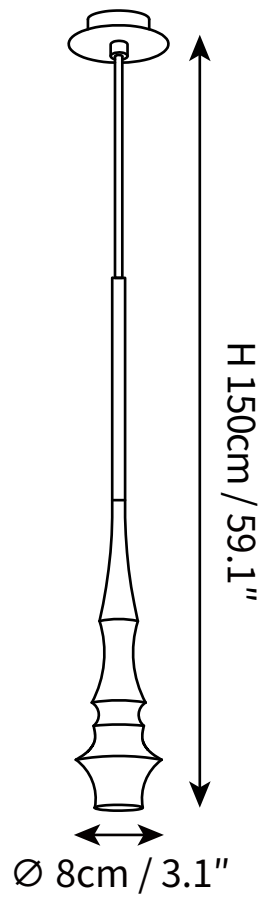

SPECIFICATION SHEET

SPECIFICATION DETAILS

*For custom options, consult factory for details

Fixture Dimensions	Ø 3.1" x H 59.1"
Light source	GU10
Wattage	5W
Voltage	AC 110-240V
Color Temperature	Based on the purchase of light bulbs
CRI(Ra)	80CRI
Mounting	Ceiling
Driver Required	NO
Optional Color Temps	Buy bulbs as needed
LED Rated Life	Based on bulb life (we do not supply bulbs)
Dimming	Dimming is not supported
Finishes	White, Black, Gold
Shade Finish	White, Black, Gold
Material	Metal, Aluminum
Wire Length	59"
Wire Type	Black/ White Coaxial Wire