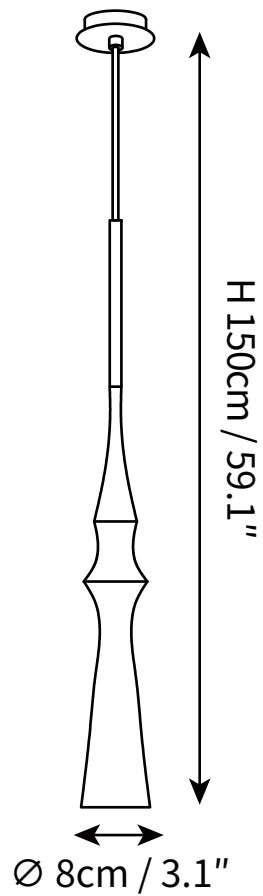

SPECIFICATION SHEET

SPECIFICATION DETAILS

*For custom options, consult factory for details

Fixture Dimensions	Ø 3.1" x H 59.1"
Light source	GU10
Wattage	5W
Voltage	AC 110-240V
Color Temperature	Based on the purchase of light bulbs
CRI(Ra)	80CRI
Mounting	Ceiling
Driver Required	NO
Optional Color Temps	Buy bulbs as needed
LED Rated Life	Based on bulb life (we do not supply bulbs)
Dimming	Dimming is not supported
Finishes	White, Black, Gold
Shade Finish	White, Black, Gold
Material	Metal, Aluminum
Wire Length	59"
Wire Type	Black/ White Coaxial Wire