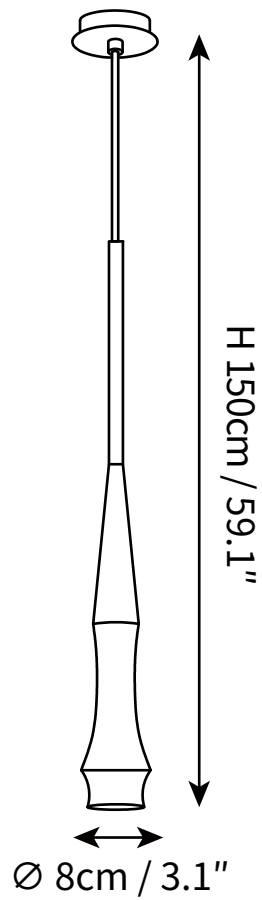

SPECIFICATION SHEET

SPECIFICATION DETAILS

*For custom options, consult factory for details

Fixture Dimensions	Ø 3.1" x H 59.1"
Light source	GU10
Wattage	5W
Voltage	AC 110-240V
Color Temperature	Based on the purchase of light bulbs
CRI(Ra)	80CRI
Mounting	Ceiling
Driver Required	NO
Optional Color Temps	Buy bulbs as needed
LED Rated Life	Based on bulb life (we do not supply bulbs)
Dimming	Dimming is not supported
Finishes	White, Black, Gold
Shade Finish	White, Black, Gold
Material	Metal, Aluminum
Wire Length	59"
Wire Type	Black/ White Coaxial Wire