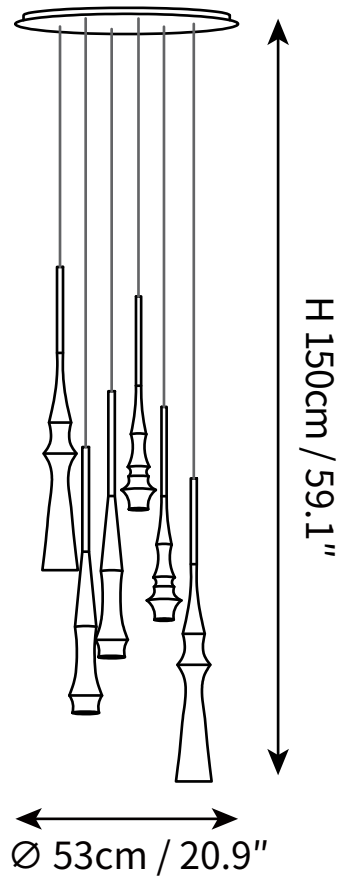

SPECIFICATION SHEET

SPECIFICATION DETAILS

*For custom options, consult factory for details

Fixture Dimensions	Ø 20.9" x H 59.1"
Light source	GU10
Wattage	5W
Voltage	AC 110-240V
Color Temperature	Based on the purchase of light bulbs
CRI(Ra)	80CRI
Mounting	Ceiling
Driver Required	NO
Optional Color Temps	Buy bulbs as needed
LED Rated Life	Based on bulb life (we do not supply bulbs)
Dimming	Dimming is not supported
Finishes	White, Black, Gold
Shade Finish	White, Black, Gold
Material	Metal, Aluminum
Wire Length	59"
Wire Type	Black/ White Coaxial Wire