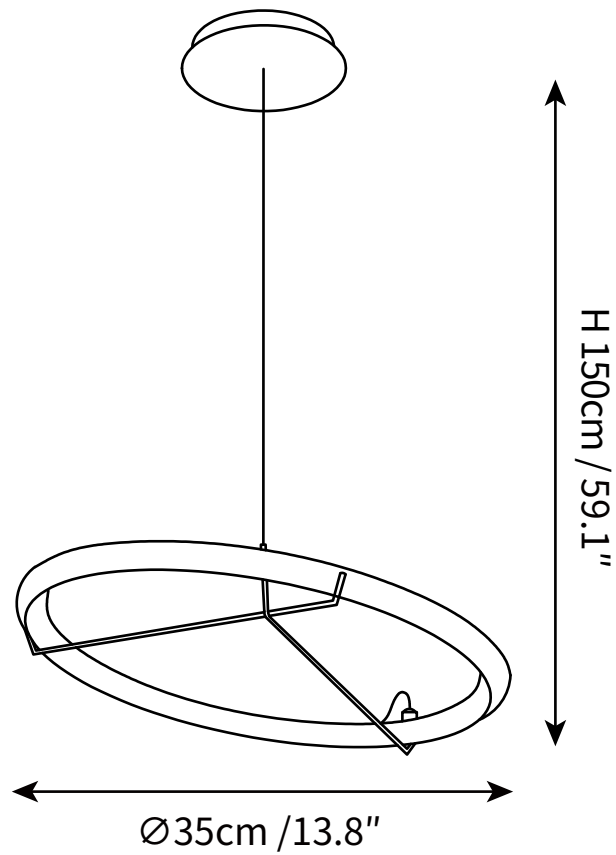

SPECIFICATION SHEET

SPECIFICATION DETAILS

*For custom options, consult factory for details

Fixture Dimensions	Ø 21.7" x H 59.1"
Light source	Integrated LED
Wattage	~5 W
Voltage	AC 110-240V
Color Temperature	3000K
CRI(Ra)	80CRI
Mounting	Ceiling
Driver Required	Yes
Optional Color Temps	Warm Light (3000K), Neutral Light (4500K), Cool Light (6000K)
LED Rated Life	30000 hours
Dimming	Dimming is not supported
Finishes	Black, Gold
Shade Details	White
Material	Metal, Stainless steel, Acrylic
Wire Length	59"
Wire Type	Black Coaxial Wire

SPECIFICATION SHEET

SPECIFICATION DETAILS

*For custom options, consult factory for details

Fixture Dimensions	Ø 29.5" x H 59.1"
Light source	Integrated LED
Wattage	~5 W
Voltage	AC 110-240V
Color Temperature	3000K
CRI(Ra)	80CRI
Mounting	Ceiling
Driver Required	Yes
Optional Color Temps	Warm Light (3000K), Neutral Light (4500K), Cool Light (6000K)
LED Rated Life	30000 hours
Dimming	Dimming is not supported
Finishes	Black, Gold
Shade Details	White
Material	Metal, Stainless steel, Acrylic
Wire Length	59"
Wire Type	Black Coaxial Wire

SPECIFICATION SHEET

SPECIFICATION DETAILS

*For custom options, consult factory for details

Fixture Dimensions	Ø 13.8" x H 59.1"
Light source	Integrated LED
Wattage	~5 W
Voltage	AC 110-240V
Color Temperature	3000K
CRI(Ra)	80CRI
Mounting	Ceiling
Driver Required	Yes
Optional Color Temps	Warm Light (3000K), Neutral Light (4500K), Cool Light (6000K)
LED Rated Life	30000 hours
Dimming	Dimming is not supported
Finishes	Black, Gold
Shade Details	White
Material	Metal, Stainless steel, Acrylic
Wire Length	59"
Wire Type	Black Coaxial Wire