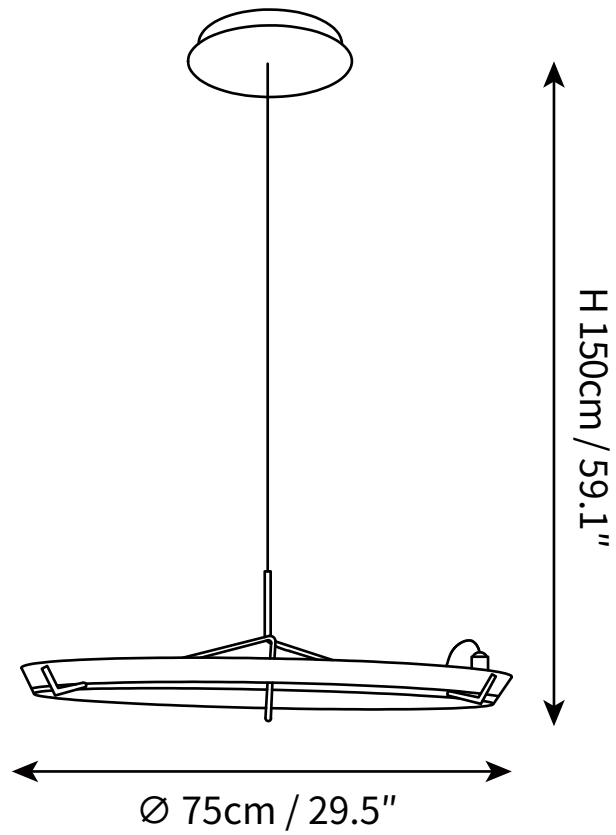

SPECIFICATION SHEET

SPECIFICATION DETAILS

*For custom options, consult factory for details

Fixture Dimensions	Ø 13.8" x H 59.1"
Light source	Integrated LED
Wattage	~5 W
Voltage	AC 110-240V
Color Temperature	3000K
CRI(Ra)	80CRI
Mounting	Ceiling
Driver Required	Yes
Optional Color Temps	Warm Light (3000K), Neutral Light (4500K), Cool Light (6000K)
LED Rated Life	30000 hours
Dimming	Dimming is not supported
Finishes	Black, Gold
Shade Details	White
Material	Metal, Stainless steel, Acrylic
Wire Length	59"
Wire Type	Black Coaxial Wire

SPECIFICATION SHEET

SPECIFICATION DETAILS

*For custom options, consult factory for details

Fixture Dimensions	Ø 21.7" x H 59.1"
Light source	Integrated LED
Wattage	~5 W
Voltage	AC 110-240V
Color Temperature	3000K
CRI(Ra)	80CRI
Mounting	Ceiling
Driver Required	Yes
Optional Color Temps	Warm Light (3000K), Neutral Light (4500K), Cool Light (6000K)
LED Rated Life	30000 hours
Dimming	Dimming is not supported
Finishes	Black, Gold
Shade Details	White
Material	Metal, Stainless steel, Acrylic
Wire Length	59"
Wire Type	Black Coaxial Wire

SPECIFICATION SHEET

SPECIFICATION DETAILS

*For custom options, consult factory for details

Fixture Dimensions	Ø 29.5" x H 59.1"
Light source	Integrated LED
Wattage	~5 W
Voltage	AC 110-240V
Color Temperature	3000K
CRI(Ra)	80CRI
Mounting	Ceiling
Driver Required	Yes
Optional Color Temps	Warm Light (3000K), Neutral Light (4500K), Cool Light (6000K)
LED Rated Life	30000 hours
Dimming	Dimming is not supported
Finishes	Black, Gold
Shade Details	White
Material	Metal, Stainless steel, Acrylic
Wire Length	59"
Wire Type	Black Coaxial Wire