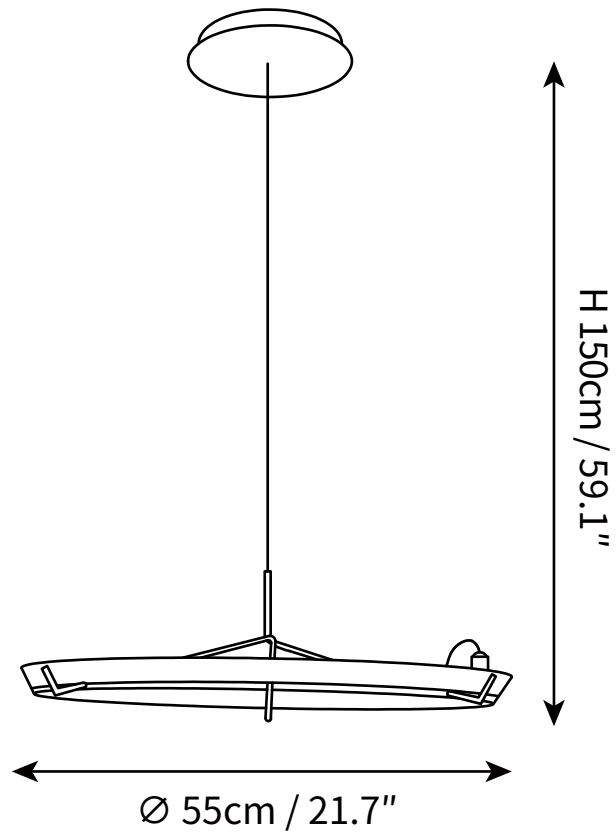

SPECIFICATION SHEET

SPECIFICATION DETAILS

*For custom options, consult factory for details

Fixture Dimensions	Ø 13.8" x H 59.1"
Light source	Integrated LED
Wattage	~5 W
Voltage	AC 110-240V
Color Temperature	3000K
CRI(Ra)	80CRI
Mounting	Ceiling
Driver Required	Yes
Optional Color Temps	Warm Light (3000K), Neutral Light (4500K), Cool Light (6000K)
LED Rated Life	30000 hours
Dimming	Dimming is not supported
Finishes	Black, Gold
Shade Details	White
Material	Metal, Stainless steel, Acrylic
Wire Length	59"
Wire Type	Black Coaxial Wire

SPECIFICATION SHEET

SPECIFICATION DETAILS

*For custom options, consult factory for details

Fixture Dimensions	Ø 21.7" x H 59.1"
Light source	Integrated LED
Wattage	~5 W
Voltage	AC 110-240V
Color Temperature	3000K
CRI(Ra)	80CRI
Mounting	Ceiling
Driver Required	Yes
Optional Color Temps	Warm Light (3000K), Neutral Light (4500K), Cool Light (6000K)
LED Rated Life	30000 hours
Dimming	Dimming is not supported
Finishes	Black, Gold
Shade Details	White
Material	Metal, Stainless steel, Acrylic
Wire Length	59"
Wire Type	Black Coaxial Wire

SPECIFICATION SHEET

SPECIFICATION DETAILS

*For custom options, consult factory for details

Fixture Dimensions	Ø 29.5" x H 59.1"
Light source	Integrated LED
Wattage	~5 W
Voltage	AC 110-240V
Color Temperature	3000K
CRI(Ra)	80CRI
Mounting	Ceiling
Driver Required	Yes
Optional Color Temps	Warm Light (3000K), Neutral Light (4500K), Cool Light (6000K)
LED Rated Life	30000 hours
Dimming	Dimming is not supported
Finishes	Black, Gold
Shade Details	White
Material	Metal, Stainless steel, Acrylic
Wire Length	59"
Wire Type	Black Coaxial Wire