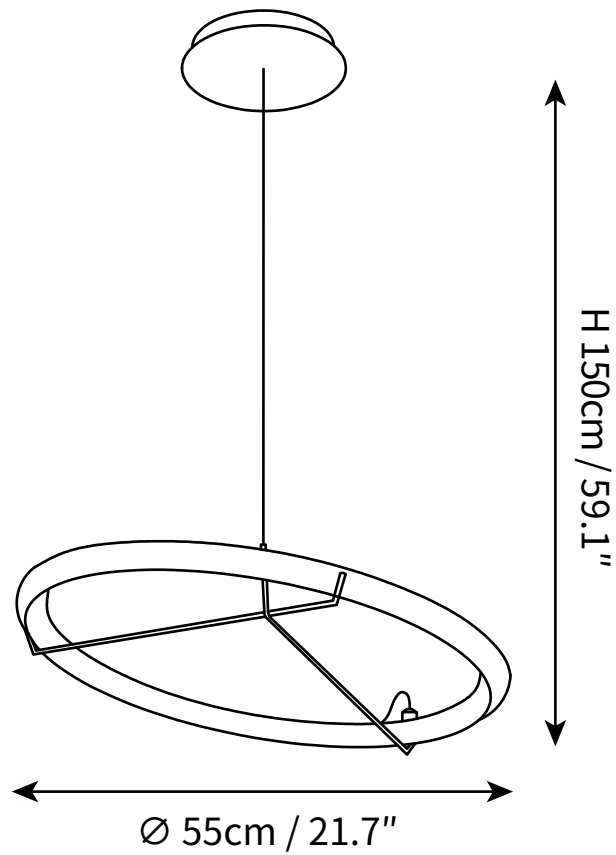

SPECIFICATION SHEET

SPECIFICATION DETAILS

*For custom options, consult factory for details

Fixture Dimensions	Ø 29.5" x H 59.1"
Light source	Integrated LED
Wattage	~5 W
Voltage	AC 110-240V
Color Temperature	3000K
CRI(Ra)	80CRI
Mounting	Ceiling
Driver Required	Yes
Optional Color Temps	Warm Light (3000K), Neutral Light (4500K), Cool Light (6000K)
LED Rated Life	30000 hours
Dimming	Dimming is not supported
Finishes	Black, Gold
Shade Details	White
Material	Metal, Stainless steel, Acrylic
Wire Length	59"
Wire Type	Black Coaxial Wire

SPECIFICATION SHEET

SPECIFICATION DETAILS

*For custom options, consult factory for details

Fixture Dimensions	Ø 13.8" x H 59.1"
Light source	Integrated LED
Wattage	~5 W
Voltage	AC 110-240V
Color Temperature	3000K
CRI(Ra)	80CRI
Mounting	Ceiling
Driver Required	Yes
Optional Color Temps	Warm Light (3000K), Neutral Light (4500K), Cool Light (6000K)
LED Rated Life	30000 hours
Dimming	Dimming is not supported
Finishes	Black, Gold
Shade Details	White
Material	Metal, Stainless steel, Acrylic
Wire Length	59"
Wire Type	Black Coaxial Wire

SPECIFICATION SHEET

SPECIFICATION DETAILS

*For custom options, consult factory for details

Fixture Dimensions	Ø 21.7" x H 59.1"
Light source	Integrated LED
Wattage	~5 W
Voltage	AC 110-240V
Color Temperature	3000K
CRI(Ra)	80CRI
Mounting	Ceiling
Driver Required	Yes
Optional Color Temps	Warm Light (3000K), Neutral Light (4500K), Cool Light (6000K)
LED Rated Life	30000 hours
Dimming	Dimming is not supported
Finishes	Black, Gold
Shade Details	White
Material	Metal, Stainless steel, Acrylic
Wire Length	59"
Wire Type	Black Coaxial Wire