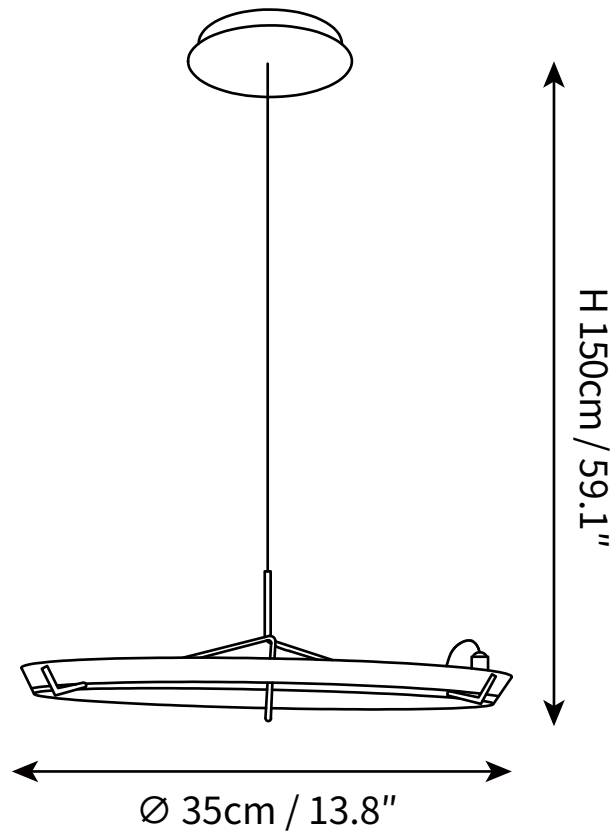

SPECIFICATION SHEET

SPECIFICATION DETAILS

*For custom options, consult factory for details

Fixture Dimensions	Ø 13.8" x H 59.1"
Light source	Integrated LED
Wattage	~5 W
Voltage	AC 110-240V
Color Temperature	3000K
CRI(Ra)	80CRI
Mounting	Ceiling
Driver Required	Yes
Optional Color Temps	Warm Light (3000K), Neutral Light (4500K), Cool Light (6000K)
LED Rated Life	30000 hours
Dimming	Dimming is not supported
Finishes	Black, Gold
Shade Details	White
Material	Metal, Stainless steel, Acrylic
Wire Length	59"
Wire Type	Black Coaxial Wire

SPECIFICATION SHEET

SPECIFICATION DETAILS

*For custom options, consult factory for details

Fixture Dimensions	Ø 21.7" x H 59.1"
Light source	Integrated LED
Wattage	~5 W
Voltage	AC 110-240V
Color Temperature	3000K
CRI(Ra)	80CRI
Mounting	Ceiling
Driver Required	Yes
Optional Color Temps	Warm Light (3000K), Neutral Light (4500K), Cool Light (6000K)
LED Rated Life	30000 hours
Dimming	Dimming is not supported
Finishes	Black, Gold
Shade Details	White
Material	Metal, Stainless steel, Acrylic
Wire Length	59"
Wire Type	Black Coaxial Wire

SPECIFICATION SHEET

SPECIFICATION DETAILS

*For custom options, consult factory for details

Fixture Dimensions	Ø 29.5" x H 59.1"
Light source	Integrated LED
Wattage	~5 W
Voltage	AC 110-240V
Color Temperature	3000K
CRI(Ra)	80CRI
Mounting	Ceiling
Driver Required	Yes
Optional Color Temps	Warm Light (3000K), Neutral Light (4500K), Cool Light (6000K)
LED Rated Life	30000 hours
Dimming	Dimming is not supported
Finishes	Black, Gold
Shade Details	White
Material	Metal, Stainless steel, Acrylic
Wire Length	59"
Wire Type	Black Coaxial Wire