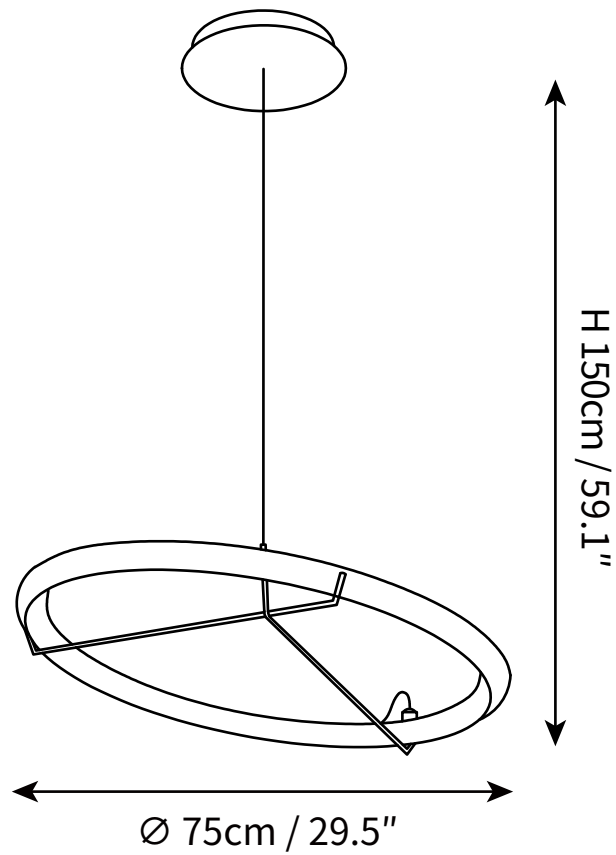

SPECIFICATION SHEET

SPECIFICATION DETAILS

*For custom options, consult factory for details

Fixture Dimensions	Ø 13.8" x H 59.1"
Light source	Integrated LED
Wattage	~5 W
Voltage	AC 110-240V
Color Temperature	3000K
CRI(Ra)	80CRI
Mounting	Ceiling
Driver Required	Yes
Optional Color Temps	Warm Light (3000K), Neutral Light (4500K), Cool Light (6000K)
LED Rated Life	30000 hours
Dimming	Dimming is not supported
Finishes	Black, Gold
Shade Details	White
Material	Metal, Stainless steel, Acrylic
Wire Length	59"
Wire Type	Black Coaxial Wire