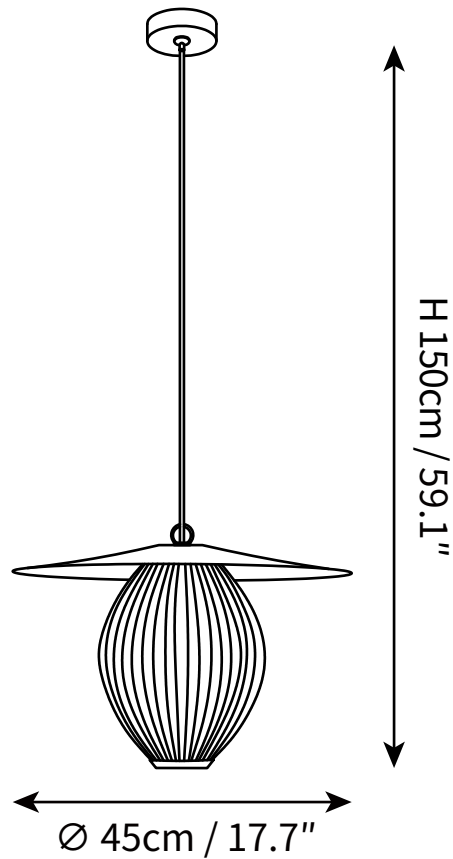

## SPECIFICATION DETAILS

\*For custom options, consult factory for details

<b>Fixture Dimensions</b>	Ø 17.7" x H 59.1"
<b>Light source</b>	E27
<b>Wattage</b>	Max 40W
<b>Voltage</b>	AC 110-240V
<b>Color Temperature</b>	Based on the purchase of light bulbs
<b>CRI(Ra)</b>	80CRI
<b>Mounting</b>	Ceiling
<b>Driver Required</b>	NO
<b>Optional Color Temps</b>	Buy bulbs as needed
<b>LED Rated Life</b>	Based on bulb life (we do not supply bulbs)
<b>Dimming</b>	Dimming is not supported
<b>Finishes</b>	Black
<b>Shade Finish</b>	White, Black, Yellow, Red
<b>Material</b>	Metal, Aluminum
<b>Wire Length</b>	59"
<b>Wire Type</b>	Black Coaxial Wire