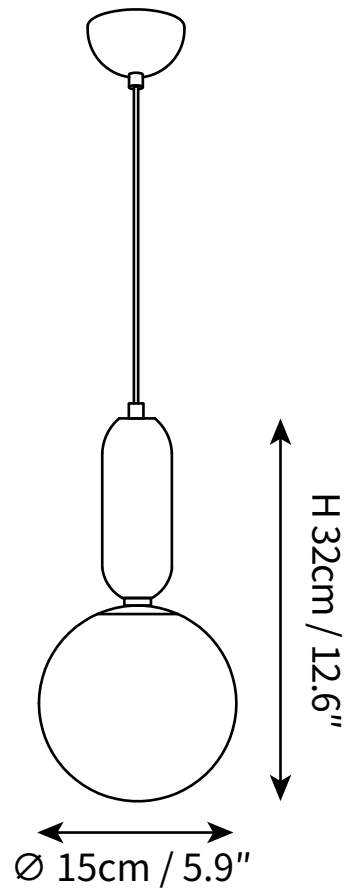

SPECIFICATION SHEET

SPECIFICATION DETAILS

*For custom options, consult factory for details

Fixture Dimensions	Ø 5.9" x H 12.6"
Light source	E27
Wattage	Max 40W
Voltage	AC 110-240V
Color Temperature	Based on the purchase of light bulbs
CRI(Ra)	80CRI
Mounting	Ceiling
Driver Required	NO
Optional Color Temps	Buy bulbs as needed
LED Rated Life	Based on bulb life (we do not supply bulbs)
Dimming	Dimming is not supported
Finishes	Blue, Cream, Grey
Glass Details	White glass
Material	Metal, Glass
Wire Length	59"
Wire Type	White Coaxial Wire