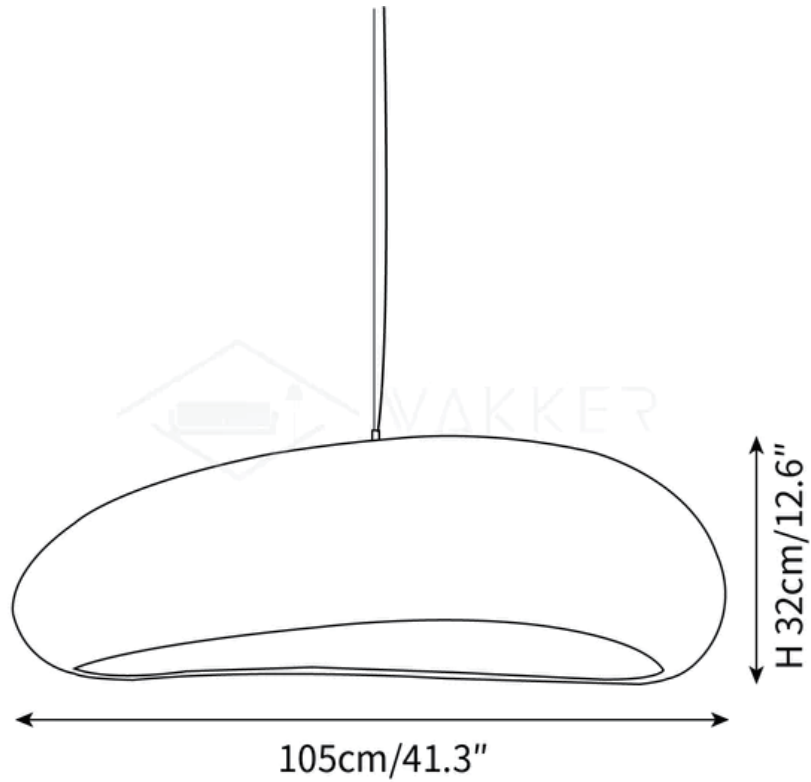

SPECIFICATION SHEET

SPECIFICATION DETAILS

*For custom options, consult factory for details

Fixture Dimensions	D 41.3" x H 12.6"
Light source	E26 or E27
Wattage	Max 40W
Voltage	AC 110-240V
Color Temperature	Based on the purchase of light bulbs
CRI(Ra)	80CRI
Mounting	Ceiling
Driver Required	NO
Optional Color Temps	Buy bulbs as needed
LED Rated Life	Based on bulb life (we do not supply bulbs)
Dimming	Dimming is not supported
Finishes	White
Glass Details	White
Material	High Density Polystyrene, Metal
Wire Length	59"
Wire Type	White Coaxial Wire