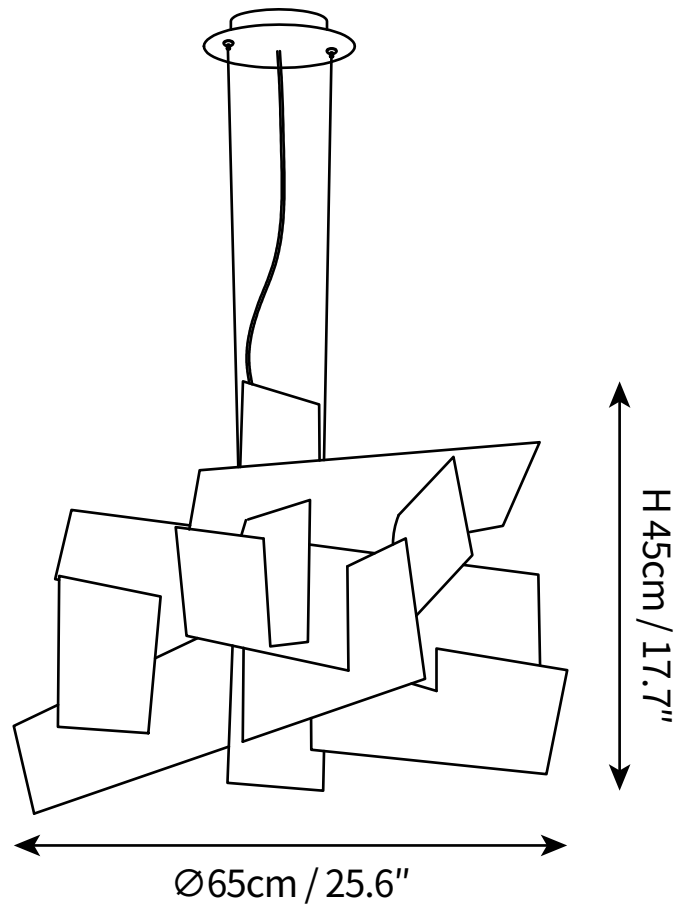

SPECIFICATION SHEET

SPECIFICATION DETAILS

*For custom options, consult factory for details

Fixture Dimensions	Ø 25.6" x H 17.7"
Light source	E27
Wattage	Max 40W
Voltage	AC 110-240V
Color Temperature	Based on the purchase of light bulbs
CRI(Ra)	80CRI
Mounting	Ceiling
Driver Required	NO
Optional Color Temps	Buy bulbs as needed
LED Rated Life	Based on bulb life (we do not supply bulbs)
Dimming	Dimming is not supported
Finishes	White
Glass Details	White
Material	Metal, Acrylic.
Wire Length	59"
Wire Type	Black Coaxial Wire

SPECIFICATION SHEET

SPECIFICATION DETAILS

*For custom options, consult factory for details

Fixture Dimensions	Ø 35.8" x H 21.3"
Light source	E27
Wattage	Max 40W
Voltage	AC 110-240V
Color Temperature	Based on the purchase of light bulbs
CRI(Ra)	80CRI
Mounting	Ceiling
Driver Required	NO
Optional Color Temps	Buy bulbs as needed
LED Rated Life	Based on bulb life (we do not supply bulbs)
Dimming	Dimming is not supported
Finishes	White
Glass Details	White
Material	Metal, Acrylic.
Wire Length	59"
Wire Type	Black Coaxial Wire