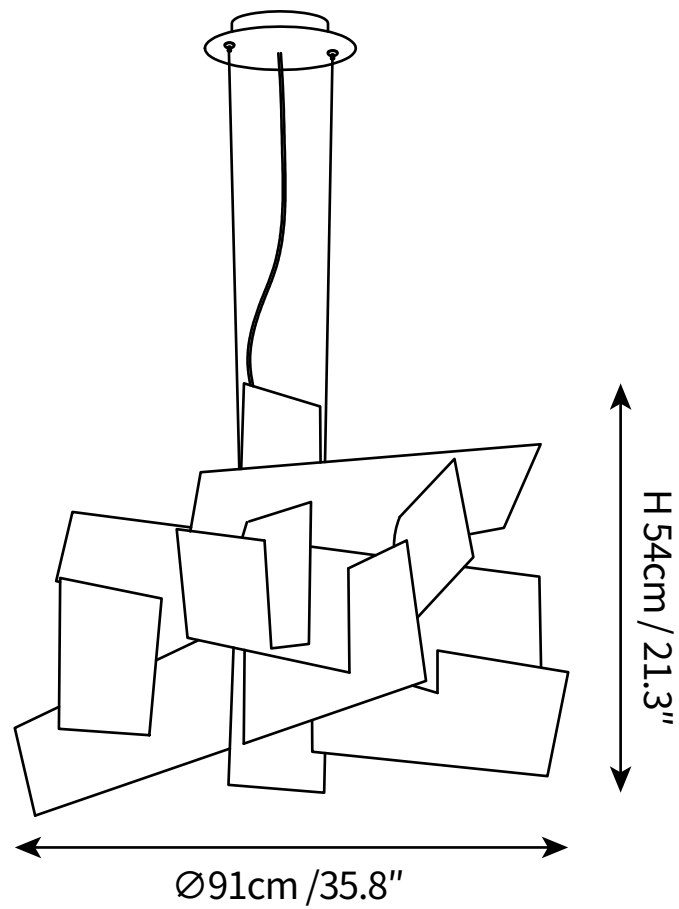

SPECIFICATION SHEET

SPECIFICATION DETAILS

*For custom options, consult factory for details

Fixture Dimensions	Ø 25.6" x H 17.7"
Light source	E27
Wattage	Max 40W
Voltage	AC 110-240V
Color Temperature	Based on the purchase of light bulbs
CRI(Ra)	80CRI
Mounting	Ceiling
Driver Required	NO
Optional Color Temps	Buy bulbs as needed
LED Rated Life	Based on bulb life (we do not supply bulbs)
Dimming	Dimming is not supported
Finishes	White
Glass Details	White
Material	Metal, Acrylic.
Wire Length	59"
Wire Type	Black Coaxial Wire

SPECIFICATION SHEET

SPECIFICATION DETAILS

*For custom options, consult factory for details

Fixture Dimensions	Ø 35.8" x H 21.3"
Light source	E27
Wattage	Max 40W
Voltage	AC 110-240V
Color Temperature	Based on the purchase of light bulbs
CRI(Ra)	80CRI
Mounting	Ceiling
Driver Required	NO
Optional Color Temps	Buy bulbs as needed
LED Rated Life	Based on bulb life (we do not supply bulbs)
Dimming	Dimming is not supported
Finishes	White
Glass Details	White
Material	Metal, Acrylic.
Wire Length	59"
Wire Type	Black Coaxial Wire