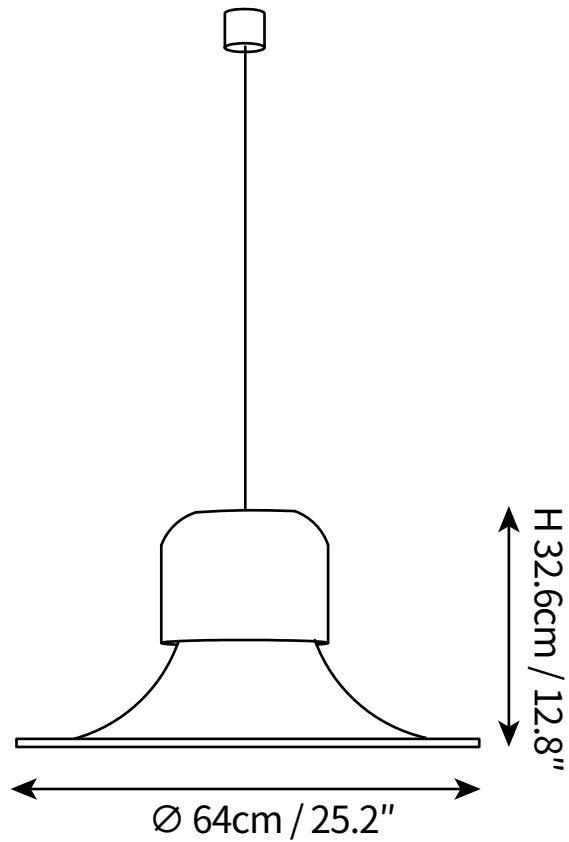

SPECIFICATION SHEET

SPECIFICATION DETAILS

*For custom options, consult factory for details

Fixture Dimensions	Ø 25.2" x H 12.8"
Light source	Integrated LED
Wattage	~5 W
Voltage	AC 110-240V
Color Temperature	3000K
CRI(Ra)	80CRI
Mounting	Ceiling
Driver Required	Yes
Optional Color Temps	Warm Light (3000K), Neutral Light (4500K), Cool Light (6000K)
LED Rated Life	30000 hours
Dimming	Dimming is not supported
Finishes	White, Black, Red, Green.
Shade Details	White, Black, Red, Green.
Material	Aluminum.
Wire Length	59"
Wire Type	Black Coaxial Wire