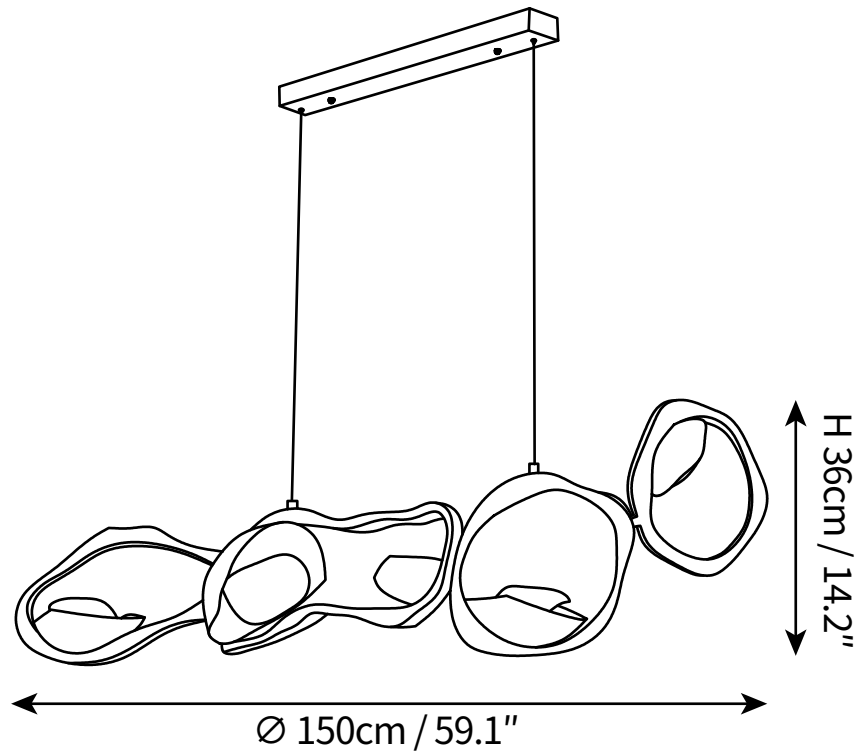

SPECIFICATION SHEET

SPECIFICATION DETAILS

*For custom options, consult factory for details

Fixture Dimensions	L 47.2" x W 8.7" x H 11.8"
Light source	Integrated LED
Wattage	~5 W
Voltage	AC 110-240V
Color Temperature	3000K
CRI(Ra)	80CRI
Mounting	Ceiling
Driver Required	Yes
Optional Color Temps	Warm Light (3000K), Neutral Light (4500K), Cool Light (6000K)
LED Rated Life	30000 hours
Dimming	Dimming is not supported
Finishes	Black & Gold
Shade Details	Black & Gold
Material	Metal
Wire Length	59"
Wire Type	Black Coaxial Wire

SPECIFICATION SHEET

SPECIFICATION DETAILS

*For custom options, consult factory for details

Fixture Dimensions	L 59.1" x W 11.8" x H 14.2"
Light source	Integrated LED
Wattage	~5 W
Voltage	AC 110-240V
Color Temperature	3000K
CRI(Ra)	80CRI
Mounting	Ceiling
Driver Required	Yes
Optional Color Temps	Warm Light (3000K), Neutral Light (4500K), Cool Light (6000K)
LED Rated Life	30000 hours
Dimming	Dimming is not supported
Finishes	Black & Gold
Shade Details	Black & Gold
Material	Metal
Wire Length	59"
Wire Type	Black Coaxial Wire