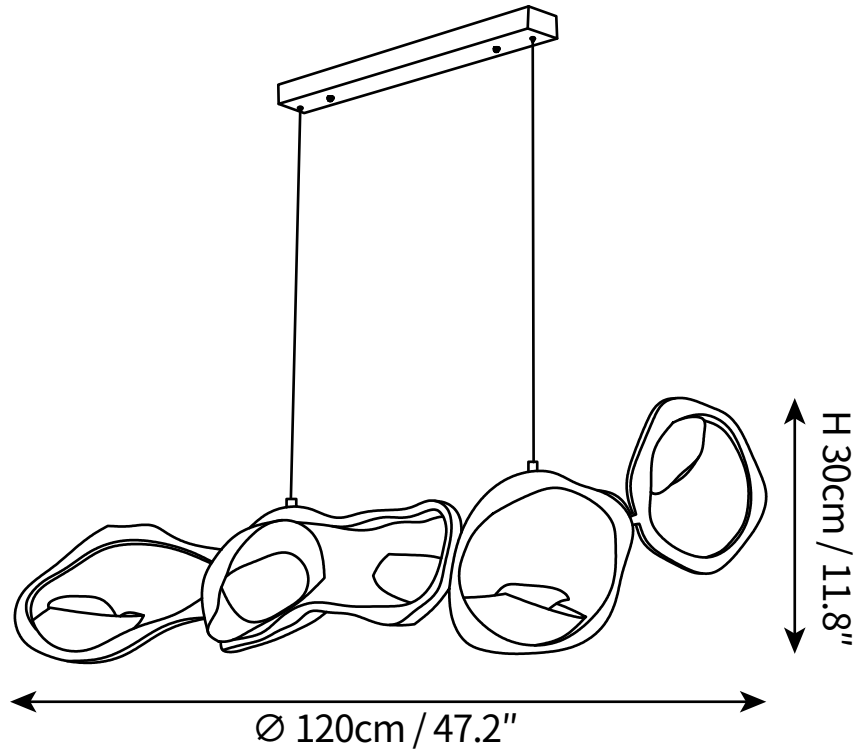

SPECIFICATION SHEET

SPECIFICATION DETAILS

*For custom options, consult factory for details

Fixture Dimensions	L 47.2" x W 8.7" x H 11.8"
Light source	Integrated LED
Wattage	~5 W
Voltage	AC 110-240V
Color Temperature	3000K
CRI(Ra)	80CRI
Mounting	Ceiling
Driver Required	Yes
Optional Color Temps	Warm Light (3000K), Neutral Light (4500K), Cool Light (6000K)
LED Rated Life	30000 hours
Dimming	Dimming is not supported
Finishes	Black & Gold
Shade Details	Black & Gold
Material	Metal
Wire Length	59"
Wire Type	Black Coaxial Wire

SPECIFICATION SHEET

SPECIFICATION DETAILS

*For custom options, consult factory for details

Fixture Dimensions	L 59.1" x W 11.8" x H 14.2"
Light source	Integrated LED
Wattage	~5 W
Voltage	AC 110-240V
Color Temperature	3000K
CRI(Ra)	80CRI
Mounting	Ceiling
Driver Required	Yes
Optional Color Temps	Warm Light (3000K), Neutral Light (4500K), Cool Light (6000K)
LED Rated Life	30000 hours
Dimming	Dimming is not supported
Finishes	Black & Gold
Shade Details	Black & Gold
Material	Metal
Wire Length	59"
Wire Type	Black Coaxial Wire