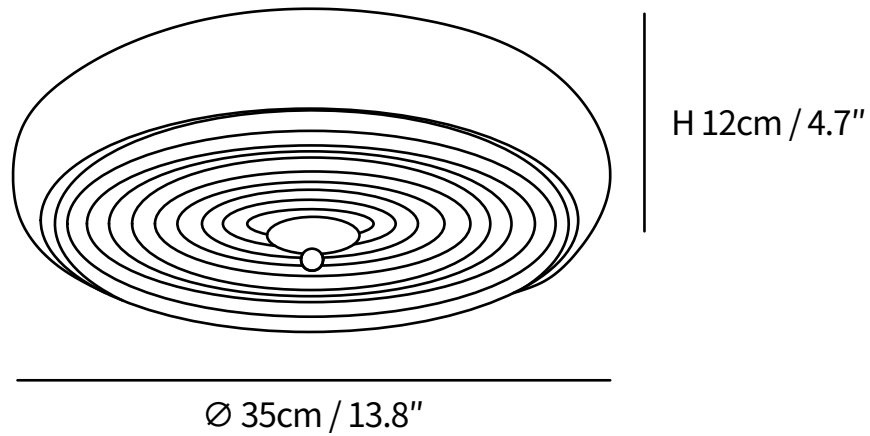

SPECIFICATION SHEET

SPECIFICATION DETAILS

*For custom options, consult factory for details

	D 9.8" x H 4.7"
Light source	Integrated LED
	~5 W
Voltage	AC 110-240V
Color Temperature	3000K
CRI(Ra)	80CRI
Mounting	Ceiling
Driver Required	Yes
Optional Color Temps	Warm Light (3000K), Neutral Light (4500K), Cool Light (6000K)
LED Rated Life	30000 hours
Dimming	Dimming is not supported
Finishes	Cream Color.
Shade Details	Frosted White.
Material	Metal, Glass.
Wire Length	No
Wire Type	No

SPECIFICATION SHEET

SPECIFICATION DETAILS

*For custom options, consult factory for details

	D 13.8" x H 4.7"
Light source	Integrated LED
	~5 W
Voltage	AC 110-240V
Color Temperature	3000K
CRI(Ra)	80CRI
Mounting	Ceiling
Driver Required	Yes
Optional Color Temps	Warm Light (3000K), Neutral Light (4500K), Cool Light (6000K)
LED Rated Life	30000 hours
Dimming	Dimming is not supported
Finishes	Cream Color.
Shade Details	Frosted White.
Material	Metal, Glass.
Wire Length	No
Wire Type	No

SPECIFICATION SHEET

SPECIFICATION DETAILS

*For custom options, consult factory for details

	D 17.7" x H 4.7"
Light source	Integrated LED
	~5 W
Voltage	AC 110-240V
Color Temperature	3000K
CRI(Ra)	80CRI
Mounting	Ceiling
Driver Required	Yes
Optional Color Temps	Warm Light (3000K), Neutral Light (4500K), Cool Light (6000K)
LED Rated Life	30000 hours
Dimming	Dimming is not supported
Finishes	Cream Color.
Shade Details	Frosted White.
Material	Metal, Glass.
Wire Length	No
Wire Type	No