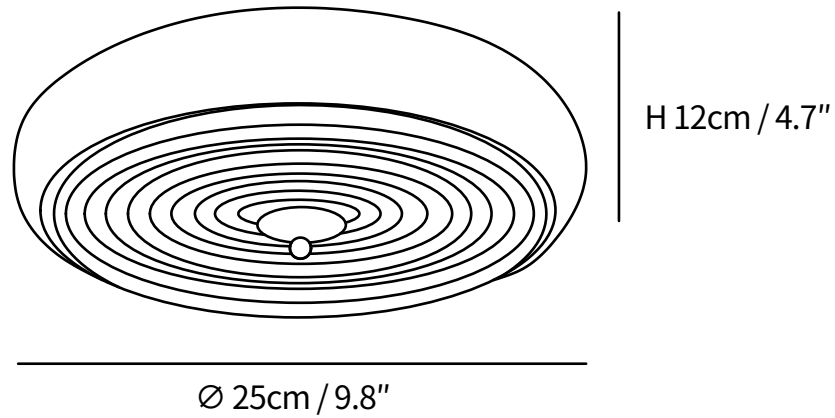

SPECIFICATION SHEET

SPECIFICATION DETAILS

*For custom options, consult factory for details

	D 9.8" x H 4.7"
Light source	Integrated LED
	~5 W
Voltage	AC 110-240V
Color Temperature	3000K
CRI(Ra)	80CRI
Mounting	Ceiling
Driver Required	Yes
Optional Color Temps	Warm Light (3000K), Neutral Light (4500K), Cool Light (6000K)
LED Rated Life	30000 hours
Dimming	Dimming is not supported
Finishes	Cream Color.
Shade Details	Frosted White.
Material	Metal, Glass.
Wire Length	No
Wire Type	No

SPECIFICATION SHEET

SPECIFICATION DETAILS

*For custom options, consult factory for details

	D 13.8" x H 4.7"
Light source	Integrated LED
	~5 W
Voltage	AC 110-240V
Color Temperature	3000K
CRI(Ra)	80CRI
Mounting	Ceiling
Driver Required	Yes
Optional Color Temps	Warm Light (3000K), Neutral Light (4500K), Cool Light (6000K)
LED Rated Life	30000 hours
Dimming	Dimming is not supported
Finishes	Cream Color.
Shade Details	Frosted White.
Material	Metal, Glass.
Wire Length	No
Wire Type	No

SPECIFICATION SHEET

SPECIFICATION DETAILS

*For custom options, consult factory for details

	D 17.7" x H 4.7"
Light source	Integrated LED
	~5 W
Voltage	AC 110-240V
Color Temperature	3000K
CRI(Ra)	80CRI
Mounting	Ceiling
Driver Required	Yes
Optional Color Temps	Warm Light (3000K), Neutral Light (4500K), Cool Light (6000K)
LED Rated Life	30000 hours
Dimming	Dimming is not supported
Finishes	Cream Color.
Shade Details	Frosted White.
Material	Metal, Glass.
Wire Length	No
Wire Type	No