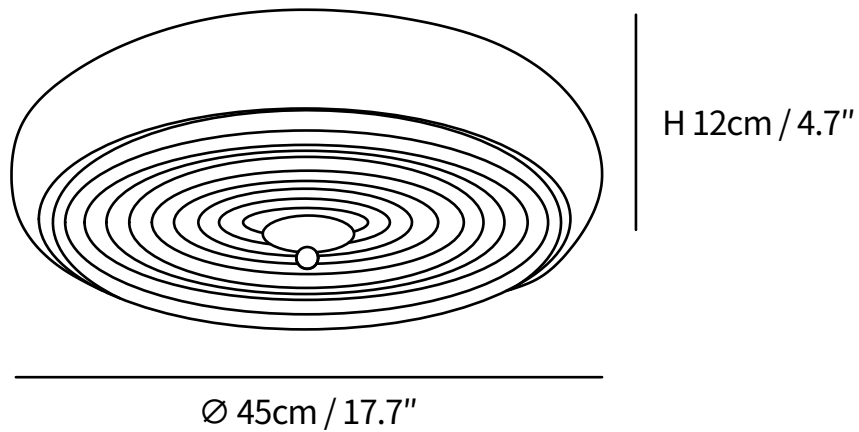

SPECIFICATION SHEET

SPECIFICATION DETAILS

*For custom options, consult factory for details

	D 9.8" x H 4.7"
Light source	Integrated LED
	~5 W
Voltage	AC 110-240V
Color Temperature	3000K
CRI(Ra)	80CRI
Mounting	Ceiling
Driver Required	Yes
Optional Color Temps	Warm Light (3000K), Neutral Light (4500K), Cool Light (6000K)
LED Rated Life	30000 hours
Dimming	Dimming is not supported
Finishes	Cream Color.
Shade Details	Frosted White.
Material	Metal, Glass.
Wire Length	No
Wire Type	No

SPECIFICATION SHEET

SPECIFICATION DETAILS

*For custom options, consult factory for details

	D 13.8" x H 4.7"
Light source	Integrated LED
	~5 W
Voltage	AC 110-240V
Color Temperature	3000K
CRI(Ra)	80CRI
Mounting	Ceiling
Driver Required	Yes
Optional Color Temps	Warm Light (3000K), Neutral Light (4500K), Cool Light (6000K)
LED Rated Life	30000 hours
Dimming	Dimming is not supported
Finishes	Cream Color.
Shade Details	Frosted White.
Material	Metal, Glass.
Wire Length	No
Wire Type	No

SPECIFICATION SHEET

SPECIFICATION DETAILS

*For custom options, consult factory for details

	D 17.7" x H 4.7"
Light source	Integrated LED
	~5 W
Voltage	AC 110-240V
Color Temperature	3000K
CRI(Ra)	80CRI
Mounting	Ceiling
Driver Required	Yes
Optional Color Temps	Warm Light (3000K), Neutral Light (4500K), Cool Light (6000K)
LED Rated Life	30000 hours
Dimming	Dimming is not supported
Finishes	Cream Color.
Shade Details	Frosted White.
Material	Metal, Glass.
Wire Length	No
Wire Type	No