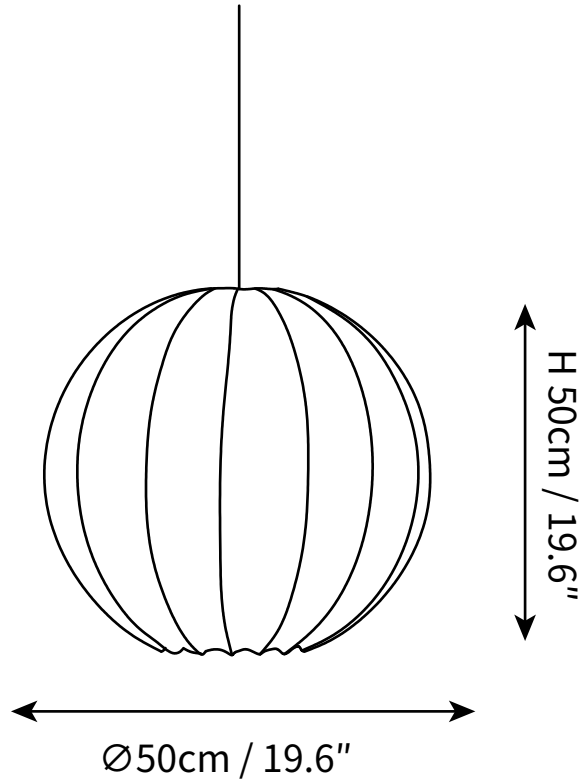

SPECIFICATION SHEET

SPECIFICATION DETAILS

*For custom options, consult factory for details

Fixture Dimensions	Ø 11.8" x H 11.8"
Light source	E27
Wattage	Max 40W
Voltage	AC 110-240V
Color Temperature	Based on the purchase of light bulbs
CRI(Ra)	80CRI
Mounting	Ceiling
Driver Required	NO
Optional Color Temps	Buy bulbs as needed
LED Rated Life	Based on bulb life (we do not supply bulbs)
Dimming	Dimming is not supported
Finishes	White
Glass Details	White
Material	Metal, Fabric
Wire Length	59"
Wire Type	Black Coaxial Wire

SPECIFICATION SHEET

SPECIFICATION DETAILS

*For custom options, consult factory for details

Fixture Dimensions	Ø 15.7" x H 15.7"
Light source	E27
Wattage	Max 40W
Voltage	AC 110-240V
Color Temperature	Based on the purchase of light bulbs
CRI(Ra)	80CRI
Mounting	Ceiling
Driver Required	NO
Optional Color Temps	Buy bulbs as needed
LED Rated Life	Based on bulb life (we do not supply bulbs)
Dimming	Dimming is not supported
Finishes	White
Glass Details	White
Material	Metal, Fabric
Wire Length	59"
Wire Type	Black Coaxial Wire

SPECIFICATION SHEET

SPECIFICATION DETAILS

*For custom options, consult factory for details

Fixture Dimensions	Ø 19.6" x H 19.6"
Light source	E27
Wattage	Max 40W
Voltage	AC 110-240V
Color Temperature	Based on the purchase of light bulbs
CRI(Ra)	80CRI
Mounting	Ceiling
Driver Required	NO
Optional Color Temps	Buy bulbs as needed
LED Rated Life	Based on bulb life (we do not supply bulbs)
Dimming	Dimming is not supported
Finishes	White
Glass Details	White
Material	Metal, Fabric
Wire Length	59"
Wire Type	Black Coaxial Wire