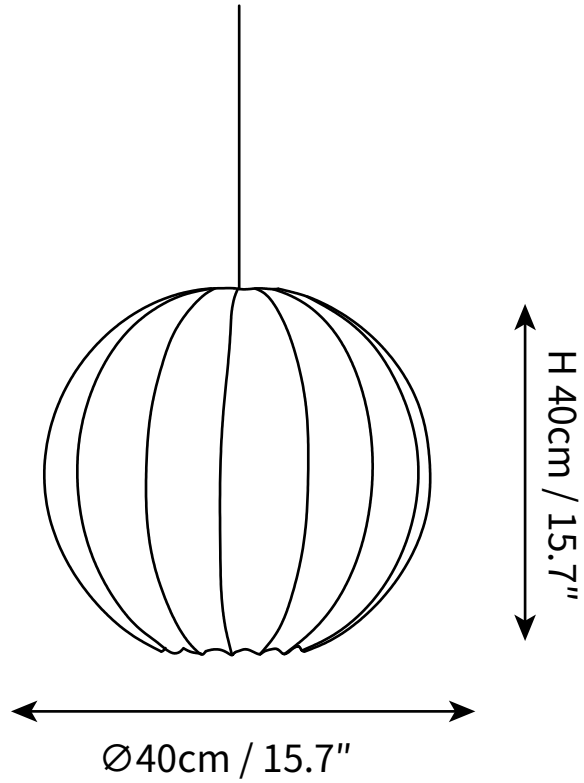

SPECIFICATION SHEET

SPECIFICATION DETAILS

*For custom options, consult factory for details

Fixture Dimensions	Ø 11.8" x H 11.8"
Light source	E27
Wattage	Max 40W
Voltage	AC 110-240V
Color Temperature	Based on the purchase of light bulbs
CRI(Ra)	80CRI
Mounting	Ceiling
Driver Required	NO
Optional Color Temps	Buy bulbs as needed
LED Rated Life	Based on bulb life (we do not supply bulbs)
Dimming	Dimming is not supported
Finishes	White
Glass Details	White
Material	Metal, Fabric
Wire Length	59"
Wire Type	Black Coaxial Wire

SPECIFICATION SHEET

SPECIFICATION DETAILS

*For custom options, consult factory for details

Fixture Dimensions	Ø 15.7" x H 15.7"
Light source	E27
Wattage	Max 40W
Voltage	AC 110-240V
Color Temperature	Based on the purchase of light bulbs
CRI(Ra)	80CRI
Mounting	Ceiling
Driver Required	NO
Optional Color Temps	Buy bulbs as needed
LED Rated Life	Based on bulb life (we do not supply bulbs)
Dimming	Dimming is not supported
Finishes	White
Glass Details	White
Material	Metal, Fabric
Wire Length	59"
Wire Type	Black Coaxial Wire

SPECIFICATION SHEET

SPECIFICATION DETAILS

*For custom options, consult factory for details

Fixture Dimensions	Ø 19.6" x H 19.6"
Light source	E27
Wattage	Max 40W
Voltage	AC 110-240V
Color Temperature	Based on the purchase of light bulbs
CRI(Ra)	80CRI
Mounting	Ceiling
Driver Required	NO
Optional Color Temps	Buy bulbs as needed
LED Rated Life	Based on bulb life (we do not supply bulbs)
Dimming	Dimming is not supported
Finishes	White
Glass Details	White
Material	Metal, Fabric
Wire Length	59"
Wire Type	Black Coaxial Wire