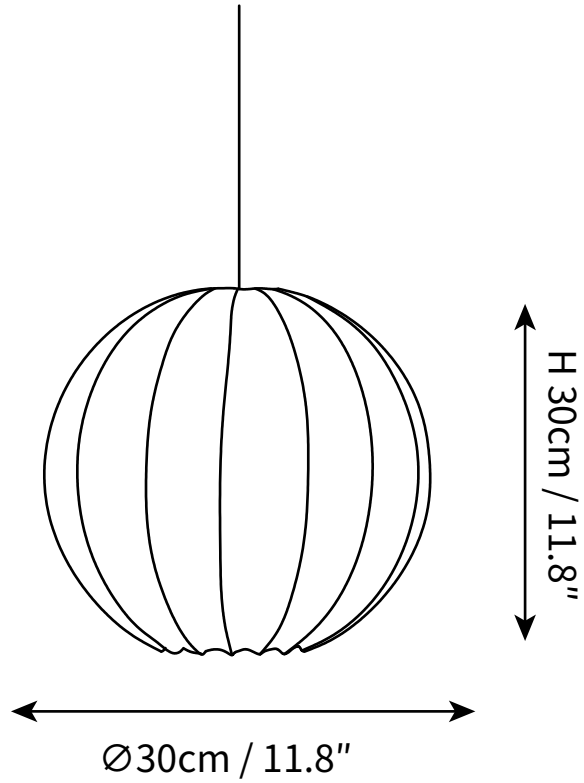

SPECIFICATION SHEET

SPECIFICATION DETAILS

*For custom options, consult factory for details

Fixture Dimensions	Ø 11.8" x H 11.8"
Light source	E27
Wattage	Max 40W
Voltage	AC 110-240V
Color Temperature	Based on the purchase of light bulbs
CRI(Ra)	80CRI
Mounting	Ceiling
Driver Required	NO
Optional Color Temps	Buy bulbs as needed
LED Rated Life	Based on bulb life (we do not supply bulbs)
Dimming	Dimming is not supported
Finishes	White
Glass Details	White
Material	Metal, Fabric
Wire Length	59"
Wire Type	Black Coaxial Wire

SPECIFICATION SHEET

SPECIFICATION DETAILS

*For custom options, consult factory for details

Fixture Dimensions	Ø 15.7" x H 15.7"
Light source	E27
Wattage	Max 40W
Voltage	AC 110-240V
Color Temperature	Based on the purchase of light bulbs
CRI(Ra)	80CRI
Mounting	Ceiling
Driver Required	NO
Optional Color Temps	Buy bulbs as needed
LED Rated Life	Based on bulb life (we do not supply bulbs)
Dimming	Dimming is not supported
Finishes	White
Glass Details	White
Material	Metal, Fabric
Wire Length	59"
Wire Type	Black Coaxial Wire

SPECIFICATION SHEET

SPECIFICATION DETAILS

*For custom options, consult factory for details

Fixture Dimensions	Ø 19.6" x H 19.6"
Light source	E27
Wattage	Max 40W
Voltage	AC 110-240V
Color Temperature	Based on the purchase of light bulbs
CRI(Ra)	80CRI
Mounting	Ceiling
Driver Required	NO
Optional Color Temps	Buy bulbs as needed
LED Rated Life	Based on bulb life (we do not supply bulbs)
Dimming	Dimming is not supported
Finishes	White
Glass Details	White
Material	Metal, Fabric
Wire Length	59"
Wire Type	Black Coaxial Wire