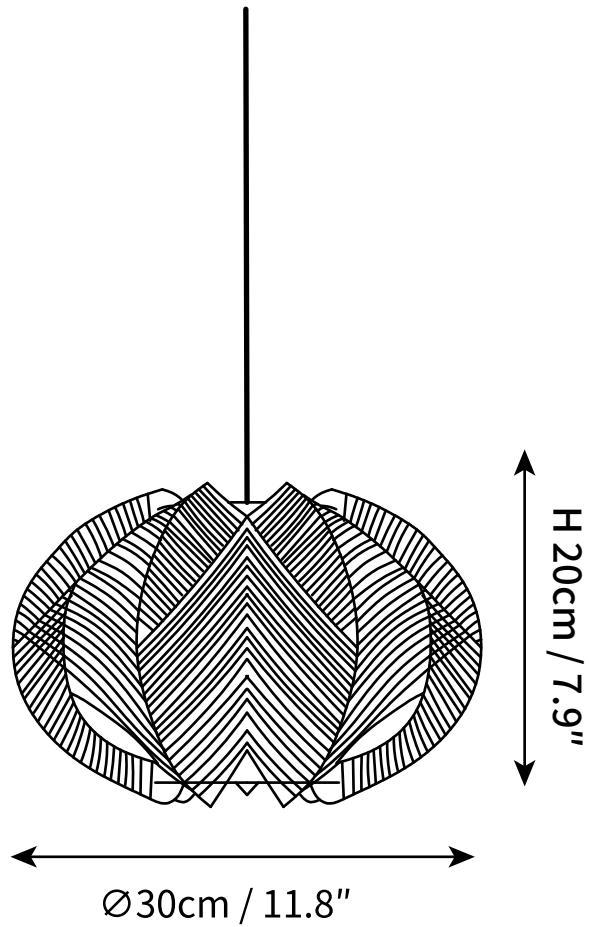

SPECIFICATION SHEET

SPECIFICATION DETAILS

*For custom options, consult factory for details

Fixture Dimensions	D 11.8" x H 7.9"
Light source	E26 or E27 (bulb not included)
Wattage	MAX 40W incandescent bulb or LED equivalent.
Voltage	AC 110-240V
Mounting	Hardwired.
Dimming	Compatible with dimmable bulbs (bulb not included)
Control method	Compatible with common wall switches(not included)
Finishes	Beige & Nature wood.
Shadow Details	Beige & Nature wood.
Material	Metal, Wood, Hemp Rope.
Wire Length	The standard length of the suspended wire is 59 "(150 cm) and the length is adjustable.

SPECIFICATION SHEET

SPECIFICATION DETAILS

*For custom options, consult factory for details

Fixture Dimensions	D 15.7" x H 11"
Light source	E26 or E27 (bulb not included)
Wattage	MAX 40W incandescent bulb or LED equivalent.
Voltage	AC 110-240V
Mounting	Hardwired.
Dimming	Compatible with dimmable bulbs (bulb not included)
Control method	Compatible with common wall switches (not included)
Finishes	Beige & Nature wood.
Shadow Details	Beige & Nature wood.
Material	Metal, Wood, Hemp Rope.
Wire Length	The standard length of the suspended wire is 59 "(150 cm) and the length is adjustable.

SPECIFICATION SHEET

SPECIFICATION DETAILS

*For custom options, consult factory for details

Fixture Dimensions	D 19.7" x H 13.8"
Light source	E26 or E27 (bulb not included)
Wattage	MAX 40W incandescent bulb or LED equivalent.
Voltage	AC 110-240V
Mounting	Hardwired.
Dimming	Compatible with dimmable bulbs (bulb not included)
Control method	Compatible with common wall switches (not included)
Finishes	Beige & Nature wood.
Shadow Details	Beige & Nature wood.
Material	Metal, Wood, Hemp Rope.
Wire Length	The standard length of the suspended wire is 59 "(150 cm) and the length is adjustable.