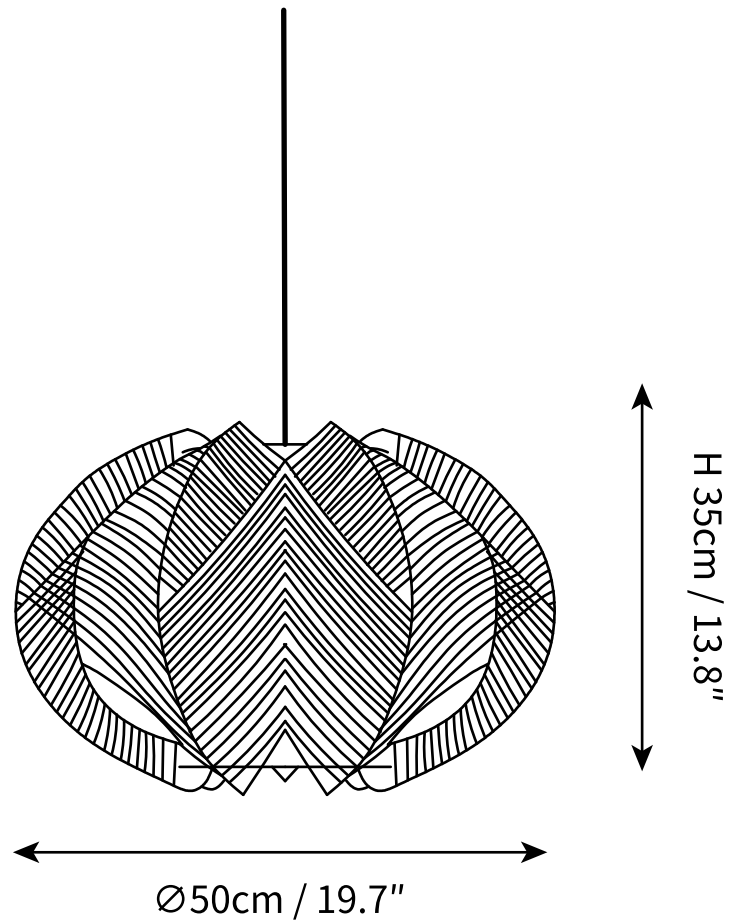

SPECIFICATION SHEET

SPECIFICATION DETAILS

*For custom options, consult factory for details

Fixture Dimensions	D 11.8" x H 7.9"
Light source	E26 or E27 (bulb not included)
Wattage	MAX 40W incandescent bulb or LED equivalent.
Voltage	AC 110-240V
Mounting	Hardwired.
Dimming	Compatible with dimmable bulbs (bulb not included)
Control method	Compatible with common wall switches(not included)
Finishes	Beige & Nature wood.
Shadow Details	Beige & Nature wood.
Material	Metal, Wood, Hemp Rope.
Wire Length	The standard length of the suspended wire is 59 "(150 cm) and the length is adjustable.

SPECIFICATION SHEET

SPECIFICATION DETAILS

*For custom options, consult factory for details

Fixture Dimensions	D 15.7" x H 11"
Light source	E26 or E27 (bulb not included)
Wattage	MAX 40W incandescent bulb or LED equivalent.
Voltage	AC 110-240V
Mounting	Hardwired.
Dimming	Compatible with dimmable bulbs (bulb not included)
Control method	Compatible with common wall switches (not included)
Finishes	Beige & Nature wood.
Shadow Details	Beige & Nature wood.
Material	Metal, Wood, Hemp Rope.
Wire Length	The standard length of the suspended wire is 59 "(150 cm) and the length is adjustable.

SPECIFICATION SHEET

SPECIFICATION DETAILS

*For custom options, consult factory for details

Fixture Dimensions	D 19.7" x H 13.8"
Light source	E26 or E27 (bulb not included)
Wattage	MAX 40W incandescent bulb or LED equivalent.
Voltage	AC 110-240V
Mounting	Hardwired.
Dimming	Compatible with dimmable bulbs (bulb not included)
Control method	Compatible with common wall switches (not included)
Finishes	Beige & Nature wood.
Shadow Details	Beige & Nature wood.
Material	Metal, Wood, Hemp Rope.
Wire Length	The standard length of the suspended wire is 59 "(150 cm) and the length is adjustable.