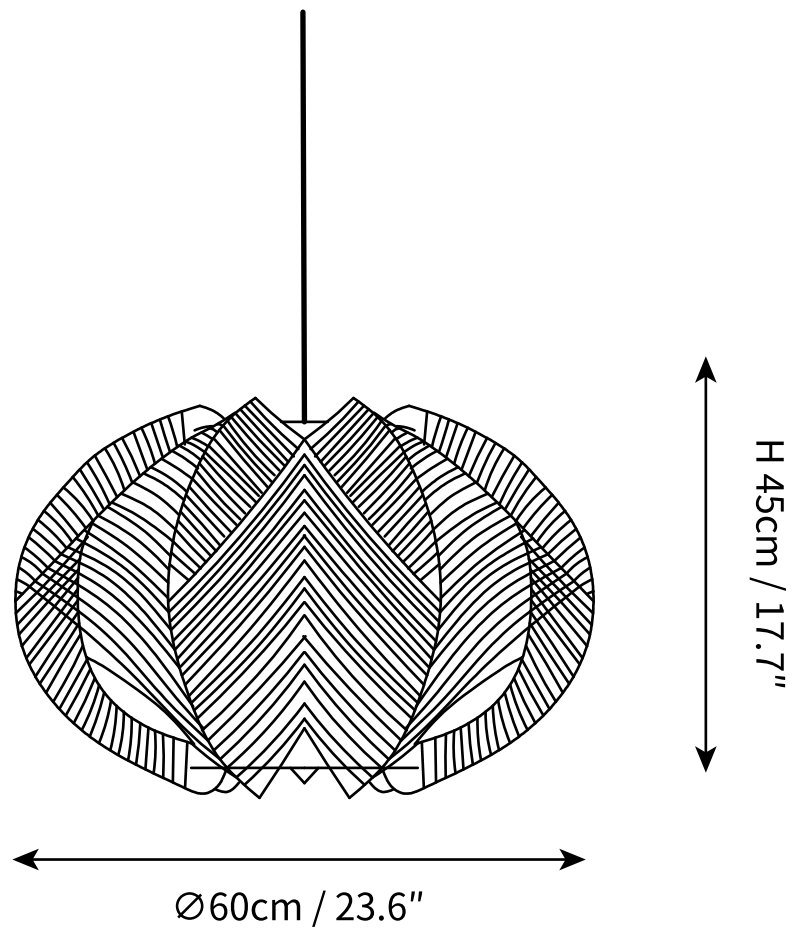

SPECIFICATION SHEET

SPECIFICATION DETAILS

*For custom options, consult factory for details

Fixture Dimensions	D 23.6" x H 17.7"
Light source	E26 or E27 (bulb not included)
Wattage	MAX 40W incandescent bulb or LED equivalent.
Voltage	AC 110-240V
Mounting	Hardwired.
Dimming	Compatible with dimmable bulbs (bulb not included)
Control method	Compatible with common wall switches(not included)
Finishes	Beige & Nature wood.
Shadow Details	Beige & Nature wood.
Material	Metal, Wood, Hemp Rope.
Wire Length	The standard length of the suspended wire is 59 "(150 cm) and the length is adjustable.