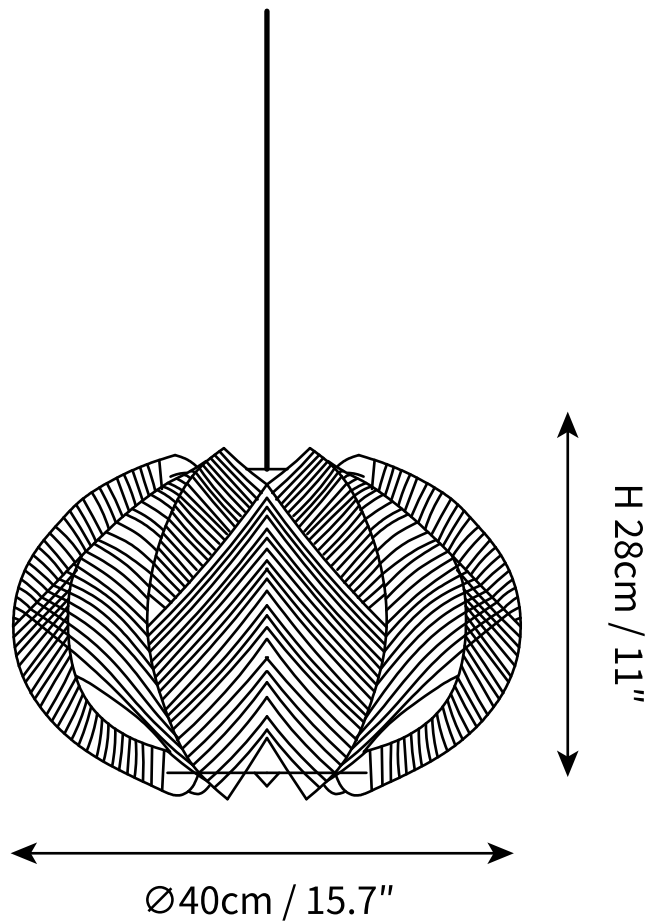

SPECIFICATION SHEET

SPECIFICATION DETAILS

*For custom options, consult factory for details

Fixture Dimensions	D 11.8" x H 7.9"
Light source	E26 or E27 (bulb not included)
Wattage	MAX 40W incandescent bulb or LED equivalent.
Voltage	AC 110-240V
Mounting	Hardwired.
Dimming	Compatible with dimmable bulbs (bulb not included)
Control method	Compatible with common wall switches(not included)
Finishes	Beige & Nature wood.
Shadow Details	Beige & Nature wood.
Material	Metal, Wood, Hemp Rope.
Wire Length	The standard length of the suspended wire is 59 "(150 cm) and the length is adjustable.

SPECIFICATION SHEET

SPECIFICATION DETAILS

*For custom options, consult factory for details

Fixture Dimensions	D 15.7" x H 11"
Light source	E26 or E27 (bulb not included)
Wattage	MAX 40W incandescent bulb or LED equivalent.
Voltage	AC 110-240V
Mounting	Hardwired.
Dimming	Compatible with dimmable bulbs (bulb not included)
Control method	Compatible with common wall switches (not included)
Finishes	Beige & Nature wood.
Shadow Details	Beige & Nature wood.
Material	Metal, Wood, Hemp Rope.
Wire Length	The standard length of the suspended wire is 59 "(150 cm) and the length is adjustable.

SPECIFICATION SHEET

SPECIFICATION DETAILS

*For custom options, consult factory for details

Fixture Dimensions	D 19.7" x H 13.8"
Light source	E26 or E27 (bulb not included)
Wattage	MAX 40W incandescent bulb or LED equivalent.
Voltage	AC 110-240V
Mounting	Hardwired.
Dimming	Compatible with dimmable bulbs (bulb not included)
Control method	Compatible with common wall switches (not included)
Finishes	Beige & Nature wood.
Shadow Details	Beige & Nature wood.
Material	Metal, Wood, Hemp Rope.
Wire Length	The standard length of the suspended wire is 59 "(150 cm) and the length is adjustable.