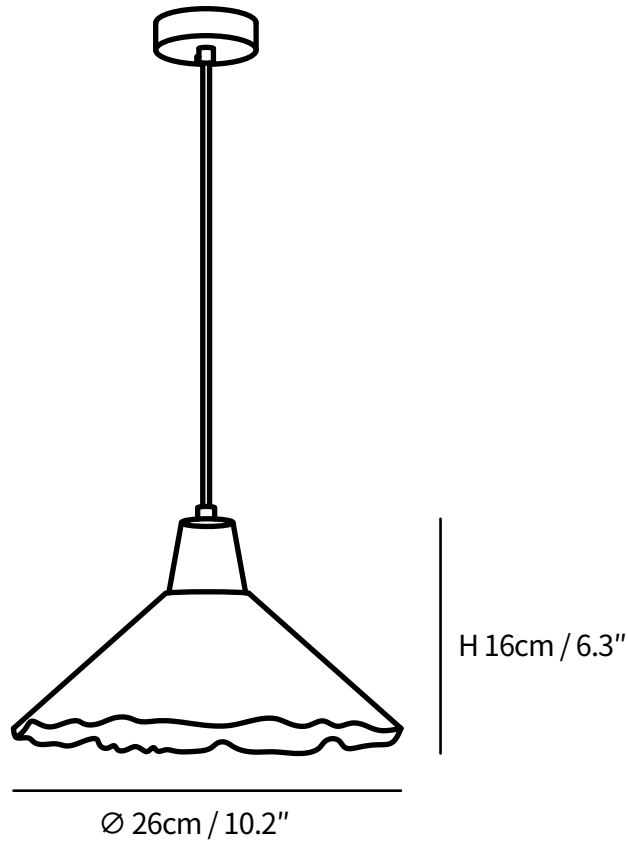

SPECIFICATION SHEET

SPECIFICATION DETAILS

*For custom options, consult factory for details

| | |
|-----------------------------|---|
| Fixture Dimensions | D 10.2" x H 6.3" |
| Light source | E27 |
| Wattage | Max 40W |
| Voltage | AC 110-240V |
| Color Temperature | Based on the purchase of light bulbs |
| CRI(Ra) | 80CRI |
| Mounting | Ceiling |
| Driver Required | NO |
| Optional Color Temps | Buy bulbs as needed |
| LED Rated Life | Based on bulb life (we do not supply bulbs) |
| Dimming | Dimming is not supported |
| Finishes | Nature wood color & Grey concrete. |
| Shade Finish | Nature wood color. |
| Material | Metal, Wood, Concrete. |
| Wire Length | 59" |
| Wire Type | Black Coaxial Wire |

SPECIFICATION SHEET

SPECIFICATION DETAILS

*For custom options, consult factory for details

| | |
|-----------------------------|---|
| Fixture Dimensions | D 6.3" x H 8.3" |
| Light source | E27 |
| Wattage | Max 40W |
| Voltage | AC 110-240V |
| Color Temperature | Based on the purchase of light bulbs |
| CRI(Ra) | 80CRI |
| Mounting | Ceiling |
| Driver Required | NO |
| Optional Color Temps | Buy bulbs as needed |
| LED Rated Life | Based on bulb life (we do not supply bulbs) |
| Dimming | Dimming is not supported |
| Finishes | Nature wood color & Grey concrete. |
| Shade Finish | Nature wood color. |
| Material | Metal, Wood, Concrete. |
| Wire Length | 59" |
| Wire Type | Black Coaxial Wire |