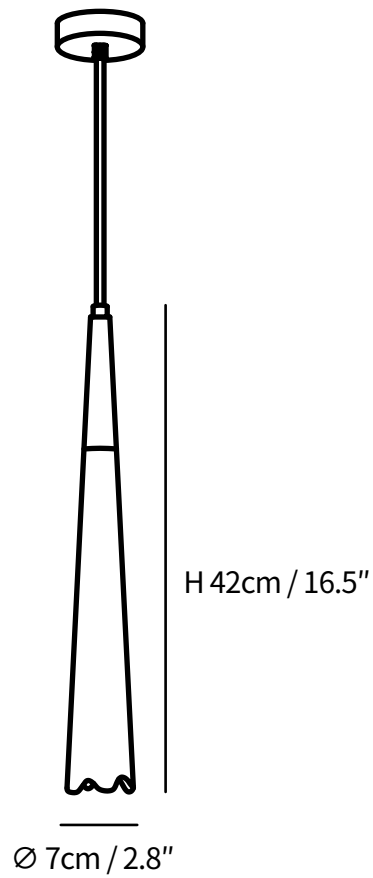

SPECIFICATION SHEET

SPECIFICATION DETAILS

*For custom options, consult factory for details

Fixture Dimensions	D 2.8" x H 16.5"
Light source	E27
Wattage	Max 40W
Voltage	AC 110-240V
Color Temperature	Based on the purchase of light bulbs
CRI(Ra)	80CRI
Mounting	Ceiling
Driver Required	NO
Optional Color Temps	Buy bulbs as needed
LED Rated Life	Based on bulb life (we do not supply bulbs)
Dimming	Dimming is not supported
Finishes	Nature wood color & Grey concrete.
Shade Finish	Nature wood color.
Material	Metal, Wood, Concrete.
Wire Length	59"
Wire Type	Black Coaxial Wire