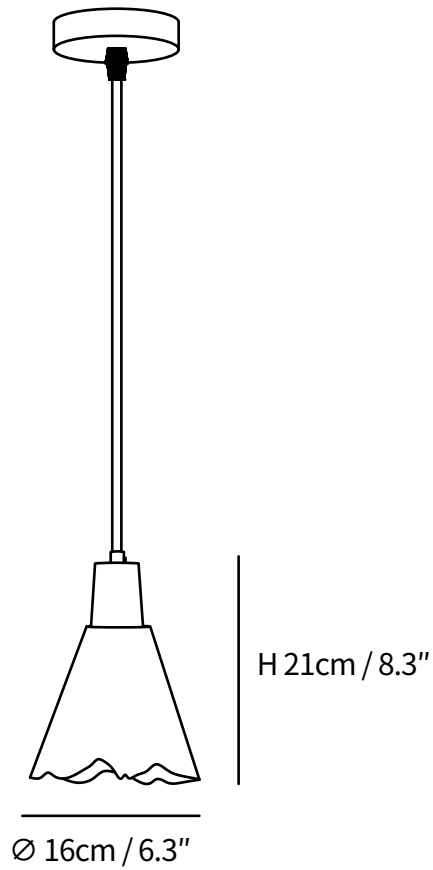

SPECIFICATION SHEET

SPECIFICATION DETAILS

*For custom options, consult factory for details

| | |
|-----------------------------|---|
| Fixture Dimensions | D 10.2" x H 6.3" |
| Light source | E27 |
| Wattage | Max 40W |
| Voltage | AC 110-240V |
| Color Temperature | Based on the purchase of light bulbs |
| CRI(Ra) | 80CRI |
| Mounting | Ceiling |
| Driver Required | NO |
| Optional Color Temps | Buy bulbs as needed |
| LED Rated Life | Based on bulb life (we do not supply bulbs) |
| Dimming | Dimming is not supported |
| Finishes | Nature wood color & Grey concrete. |
| Shade Finish | Nature wood color. |
| Material | Metal, Wood, Concrete. |
| Wire Length | 59" |
| Wire Type | Black Coaxial Wire |

SPECIFICATION SHEET

SPECIFICATION DETAILS

*For custom options, consult factory for details

| | |
|-----------------------------|---|
| Fixture Dimensions | D 6.3" x H 8.3" |
| Light source | E27 |
| Wattage | Max 40W |
| Voltage | AC 110-240V |
| Color Temperature | Based on the purchase of light bulbs |
| CRI(Ra) | 80CRI |
| Mounting | Ceiling |
| Driver Required | NO |
| Optional Color Temps | Buy bulbs as needed |
| LED Rated Life | Based on bulb life (we do not supply bulbs) |
| Dimming | Dimming is not supported |
| Finishes | Nature wood color & Grey concrete. |
| Shade Finish | Nature wood color. |
| Material | Metal, Wood, Concrete. |
| Wire Length | 59" |
| Wire Type | Black Coaxial Wire |