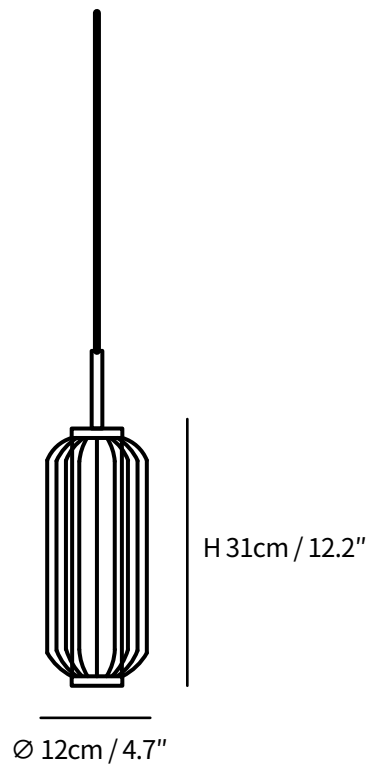

SPECIFICATION SHEET

SPECIFICATION DETAILS

*For custom options, consult factory for details

Fixture Dimensions	D 4.7" x H 12.2"
Light source	Integrated LED
Wattage	~5 W
Voltage	AC 110-240V
Color Temperature	3000K
CRI(Ra)	80CRI
Mounting	Ceiling
Driver Required	Yes
Optional Color Temps	Warm Light (3000K), Neutral Light (4500K), Cool Light (6000K)
LED Rated Life	30000 hours
Dimming	Dimming is not supported
Finishes	Gold.
Shade Details	Clear & White.
Material	Aluminum, Glass.
Wire Length	59"
Wire Type	Black Coaxial Wire

SPECIFICATION SHEET

SPECIFICATION DETAILS

*For custom options, consult factory for details

Fixture Dimensions	D 4.7" x H 23.6"
Light source	Integrated LED
Wattage	~5 W
Voltage	AC 110-240V
Color Temperature	3000K
CRI(Ra)	80CRI
Mounting	Ceiling
Driver Required	Yes
Optional Color Temps	Warm Light (3000K), Neutral Light (4500K), Cool Light (6000K)
LED Rated Life	30000 hours
Dimming	Dimming is not supported
Finishes	Gold.
Shade Details	Clear & White.
Material	Aluminum, Glass.
Wire Length	59"
Wire Type	Black Coaxial Wire

SPECIFICATION SHEET

SPECIFICATION DETAILS

*For custom options, consult factory for details

Fixture Dimensions	D 4.7" x H 37"
Light source	Integrated LED
Wattage	~5 W
Voltage	AC 110-240V
Color Temperature	3000K
CRI(Ra)	80CRI
Mounting	Ceiling
Driver Required	Yes
Optional Color Temps	Warm Light (3000K), Neutral Light (4500K), Cool Light (6000K)
LED Rated Life	30000 hours
Dimming	Dimming is not supported
Finishes	Gold.
Shade Details	Clear & White.
Material	Aluminum, Glass.
Wire Length	59"
Wire Type	Black Coaxial Wire