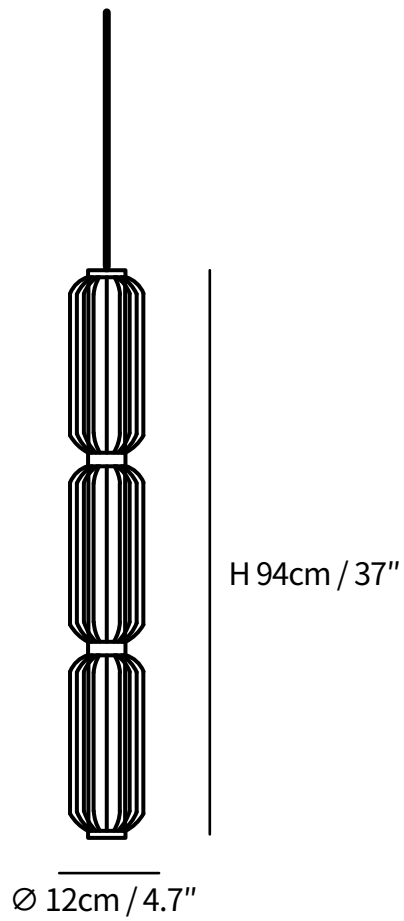

SPECIFICATION SHEET

SPECIFICATION DETAILS

*For custom options, consult factory for details

Fixture Dimensions	D 4.7" x H 12.2"
Light source	Integrated LED
Wattage	~5 W
Voltage	AC 110-240V
Color Temperature	3000K
CRI(Ra)	80CRI
Mounting	Ceiling
Driver Required	Yes
Optional Color Temps	Warm Light (3000K), Neutral Light (4500K), Cool Light (6000K)
LED Rated Life	30000 hours
Dimming	Dimming is not supported
Finishes	Gold.
Shade Details	Clear & White.
Material	Aluminum, Glass.
Wire Length	59"
Wire Type	Black Coaxial Wire

SPECIFICATION SHEET

SPECIFICATION DETAILS

*For custom options, consult factory for details

Fixture Dimensions	D 4.7" x H 23.6"
Light source	Integrated LED
Wattage	~5 W
Voltage	AC 110-240V
Color Temperature	3000K
CRI(Ra)	80CRI
Mounting	Ceiling
Driver Required	Yes
Optional Color Temps	Warm Light (3000K), Neutral Light (4500K), Cool Light (6000K)
LED Rated Life	30000 hours
Dimming	Dimming is not supported
Finishes	Gold.
Shade Details	Clear & White.
Material	Aluminum, Glass.
Wire Length	59"
Wire Type	Black Coaxial Wire

SPECIFICATION SHEET

SPECIFICATION DETAILS

*For custom options, consult factory for details

Fixture Dimensions	D 4.7" x H 37"
Light source	Integrated LED
Wattage	~5 W
Voltage	AC 110-240V
Color Temperature	3000K
CRI(Ra)	80CRI
Mounting	Ceiling
Driver Required	Yes
Optional Color Temps	Warm Light (3000K), Neutral Light (4500K), Cool Light (6000K)
LED Rated Life	30000 hours
Dimming	Dimming is not supported
Finishes	Gold.
Shade Details	Clear & White.
Material	Aluminum, Glass.
Wire Length	59"
Wire Type	Black Coaxial Wire