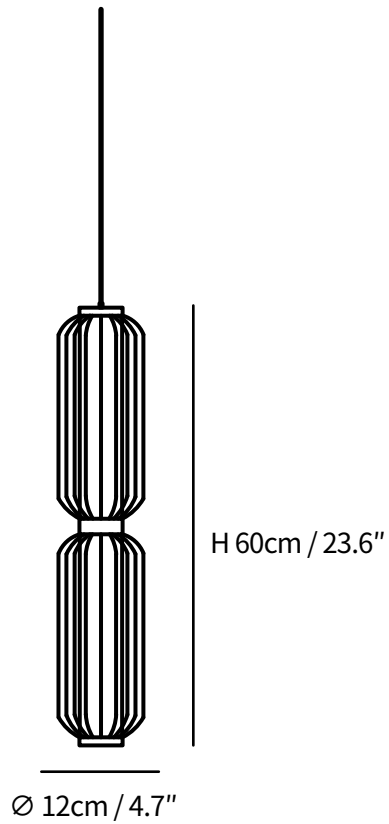

SPECIFICATION SHEET

SPECIFICATION DETAILS

*For custom options, consult factory for details

Fixture Dimensions	D 4.7" x H 12.2"
Light source	Integrated LED
Wattage	~5 W
Voltage	AC 110-240V
Color Temperature	3000K
CRI(Ra)	80CRI
Mounting	Ceiling
Driver Required	Yes
Optional Color Temps	Warm Light (3000K), Neutral Light (4500K), Cool Light (6000K)
LED Rated Life	30000 hours
Dimming	Dimming is not supported
Finishes	Gold.
Shade Details	Clear & White.
Material	Aluminum, Glass.
Wire Length	59"
Wire Type	Black Coaxial Wire

SPECIFICATION SHEET

SPECIFICATION DETAILS

*For custom options, consult factory for details

Fixture Dimensions	D 4.7" x H 23.6"
Light source	Integrated LED
Wattage	~5 W
Voltage	AC 110-240V
Color Temperature	3000K
CRI(Ra)	80CRI
Mounting	Ceiling
Driver Required	Yes
Optional Color Temps	Warm Light (3000K), Neutral Light (4500K), Cool Light (6000K)
LED Rated Life	30000 hours
Dimming	Dimming is not supported
Finishes	Gold.
Shade Details	Clear & White.
Material	Aluminum, Glass.
Wire Length	59"
Wire Type	Black Coaxial Wire

SPECIFICATION SHEET

SPECIFICATION DETAILS

*For custom options, consult factory for details

Fixture Dimensions	D 4.7" x H 37"
Light source	Integrated LED
Wattage	~5 W
Voltage	AC 110-240V
Color Temperature	3000K
CRI(Ra)	80CRI
Mounting	Ceiling
Driver Required	Yes
Optional Color Temps	Warm Light (3000K), Neutral Light (4500K), Cool Light (6000K)
LED Rated Life	30000 hours
Dimming	Dimming is not supported
Finishes	Gold.
Shade Details	Clear & White.
Material	Aluminum, Glass.
Wire Length	59"
Wire Type	Black Coaxial Wire