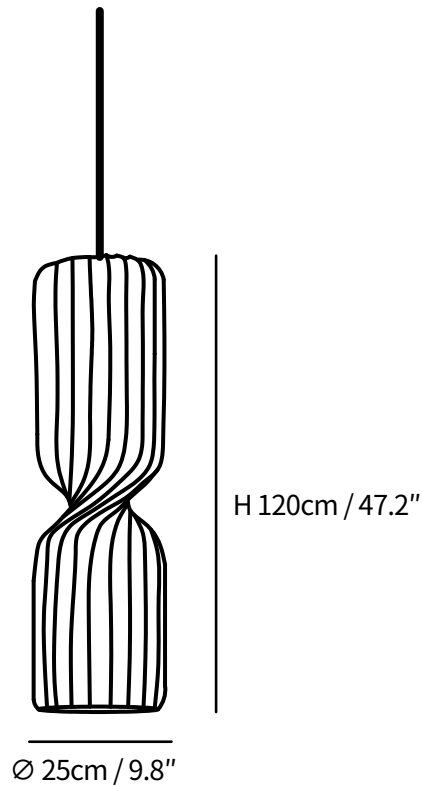

SPECIFICATION SHEET

SPECIFICATION DETAILS

*For custom options, consult factory for details

Fixture Dimensions	D 9.8" x H 39.4"
Light source	Integrated LED
Wattage	~5 W
Voltage	AC 110-240V
Color Temperature	3000K
CRI(Ra)	80CRI
Mounting	Pendant Lamp
Driver Required	Yes
Optional Color Temps	Warm Light (3000K), Neutral Light (4500K), Cool Light (6000K)
LED Rated Life	30000 hours
Dimming	Dimming is not supported
Finishes	White.
Shade Details	White.
Material	Metal, PVC.
Wire Length	59"
Wire Type	Black Coaxial Wire

SPECIFICATION SHEET

SPECIFICATION DETAILS

*For custom options, consult factory for details

Fixture Dimensions	D 9.8" x H 47.2"
Light source	Integrated LED
Wattage	~5 W
Voltage	AC 110-240V
Color Temperature	3000K
CRI(Ra)	80CRI
Mounting	Pendant Lamp
Driver Required	Yes
Optional Color Temps	Warm Light (3000K), Neutral Light (4500K), Cool Light (6000K)
LED Rated Life	30000 hours
Dimming	Dimming is not supported
Finishes	White.
Shade Details	White.
Material	Metal, PVC.
Wire Length	59"
Wire Type	Black Coaxial Wire

SPECIFICATION SHEET

SPECIFICATION DETAILS

*For custom options, consult factory for details

Fixture Dimensions	D 9.8" x H 55.1"
Light source	Integrated LED
Wattage	~5 W
Voltage	AC 110-240V
Color Temperature	3000K
CRI(Ra)	80CRI
Mounting	Pendant Lamp
Driver Required	Yes
Optional Color Temps	Warm Light (3000K), Neutral Light (4500K), Cool Light (6000K)
LED Rated Life	30000 hours
Dimming	Dimming is not supported
Finishes	White.
Shade Details	White.
Material	Metal, PVC.
Wire Length	59"
Wire Type	Black Coaxial Wire