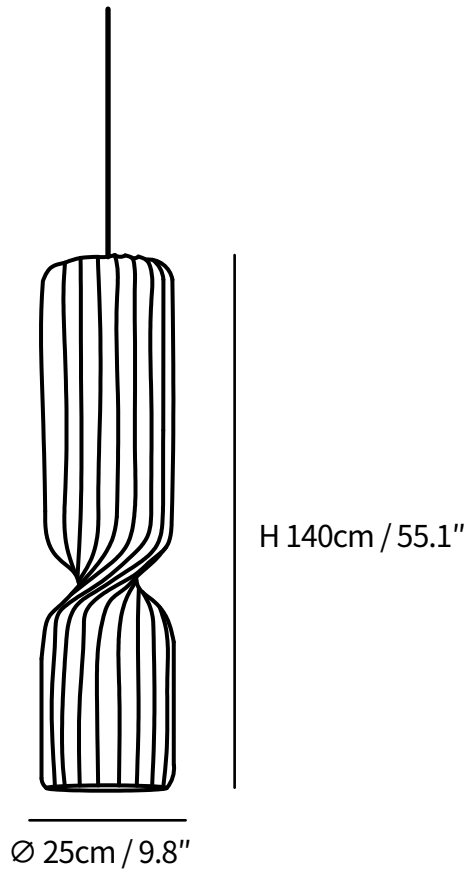

SPECIFICATION SHEET

SPECIFICATION DETAILS

*For custom options, consult factory for details

Fixture Dimensions	D 9.8" x H 39.4"
Light source	Integrated LED
Wattage	~5 W
Voltage	AC 110-240V
Color Temperature	3000K
CRI(Ra)	80CRI
Mounting	Pendant Lamp
Driver Required	Yes
Optional Color Temps	Warm Light (3000K), Neutral Light (4500K), Cool Light (6000K)
LED Rated Life	30000 hours
Dimming	Dimming is not supported
Finishes	White.
Shade Details	White.
Material	Metal, PVC.
Wire Length	59"
Wire Type	Black Coaxial Wire

SPECIFICATION SHEET

SPECIFICATION DETAILS

*For custom options, consult factory for details

Fixture Dimensions	D 9.8" x H 47.2"
Light source	Integrated LED
Wattage	~5 W
Voltage	AC 110-240V
Color Temperature	3000K
CRI(Ra)	80CRI
Mounting	Pendant Lamp
Driver Required	Yes
Optional Color Temps	Warm Light (3000K), Neutral Light (4500K), Cool Light (6000K)
LED Rated Life	30000 hours
Dimming	Dimming is not supported
Finishes	White.
Shade Details	White.
Material	Metal, PVC.
Wire Length	59"
Wire Type	Black Coaxial Wire

SPECIFICATION SHEET

SPECIFICATION DETAILS

*For custom options, consult factory for details

Fixture Dimensions	D 9.8" x H 55.1"
Light source	Integrated LED
Wattage	~5 W
Voltage	AC 110-240V
Color Temperature	3000K
CRI(Ra)	80CRI
Mounting	Pendant Lamp
Driver Required	Yes
Optional Color Temps	Warm Light (3000K), Neutral Light (4500K), Cool Light (6000K)
LED Rated Life	30000 hours
Dimming	Dimming is not supported
Finishes	White.
Shade Details	White.
Material	Metal, PVC.
Wire Length	59"
Wire Type	Black Coaxial Wire