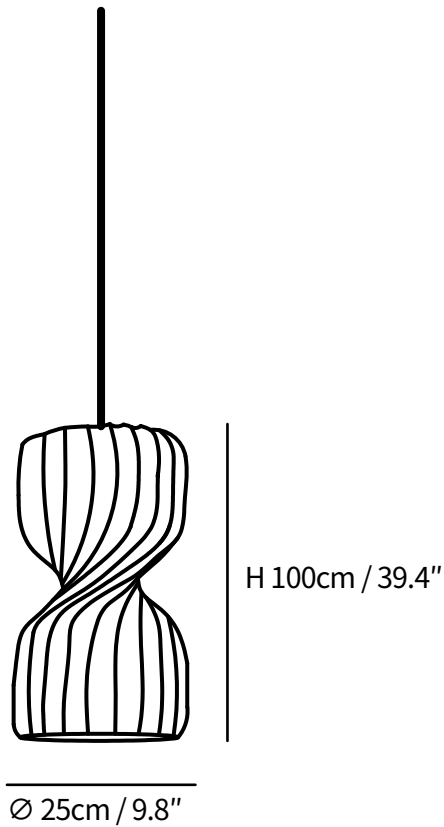

SPECIFICATION SHEET

SPECIFICATION DETAILS

*For custom options, consult factory for details

Fixture Dimensions	D 9.8" x H 39.4"
Light source	Integrated LED
Wattage	~5 W
Voltage	AC 110-240V
Color Temperature	3000K
CRI(Ra)	80CRI
Mounting	Pendant Lamp
Driver Required	Yes
Optional Color Temps	Warm Light (3000K), Neutral Light (4500K), Cool Light (6000K)
LED Rated Life	30000 hours
Dimming	Dimming is not supported
Finishes	White.
Shade Details	White.
Material	Metal, PVC.
Wire Length	59"
Wire Type	Black Coaxial Wire

SPECIFICATION SHEET

SPECIFICATION DETAILS

*For custom options, consult factory for details

Fixture Dimensions	D 9.8" x H 47.2"
Light source	Integrated LED
Wattage	~5 W
Voltage	AC 110-240V
Color Temperature	3000K
CRI(Ra)	80CRI
Mounting	Pendant Lamp
Driver Required	Yes
Optional Color Temps	Warm Light (3000K), Neutral Light (4500K), Cool Light (6000K)
LED Rated Life	30000 hours
Dimming	Dimming is not supported
Finishes	White.
Shade Details	White.
Material	Metal, PVC.
Wire Length	59"
Wire Type	Black Coaxial Wire

SPECIFICATION SHEET

SPECIFICATION DETAILS

*For custom options, consult factory for details

Fixture Dimensions	D 9.8" x H 55.1"
Light source	Integrated LED
Wattage	~5 W
Voltage	AC 110-240V
Color Temperature	3000K
CRI(Ra)	80CRI
Mounting	Pendant Lamp
Driver Required	Yes
Optional Color Temps	Warm Light (3000K), Neutral Light (4500K), Cool Light (6000K)
LED Rated Life	30000 hours
Dimming	Dimming is not supported
Finishes	White.
Shade Details	White.
Material	Metal, PVC.
Wire Length	59"
Wire Type	Black Coaxial Wire