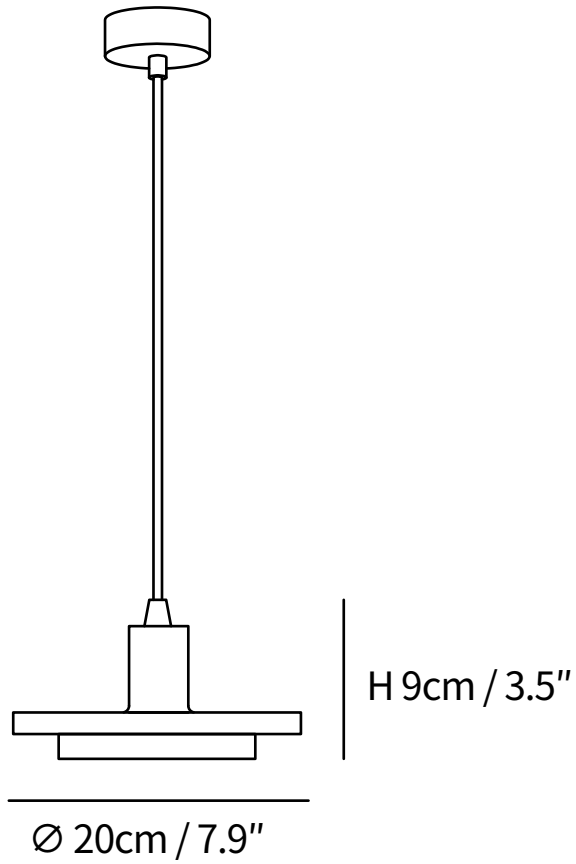

SPECIFICATION SHEET

SPECIFICATION DETAILS

*For custom options, consult factory for details

Fixture Dimensions	D 7.9" x H 3.5"
Light source	Integrated LED
Wattage	~5 W
Voltage	AC 110-240V
Color Temperature	3000K
CRI(Ra)	80CRI
Mounting	Pendant Light
Driver Required	Yes
Optional Color Temps	Warm Light (3000K), Neutral Light (4500K), Cool Light (6000K)
LED Rated Life	30000 hours
Dimming	Dimming is not supported
Finishes	Gold, Black.
Shade Details	White, Green, Black.
Material	Metal, Marble.
Wire Length	59"
Wire Type	Black Coaxial Wire