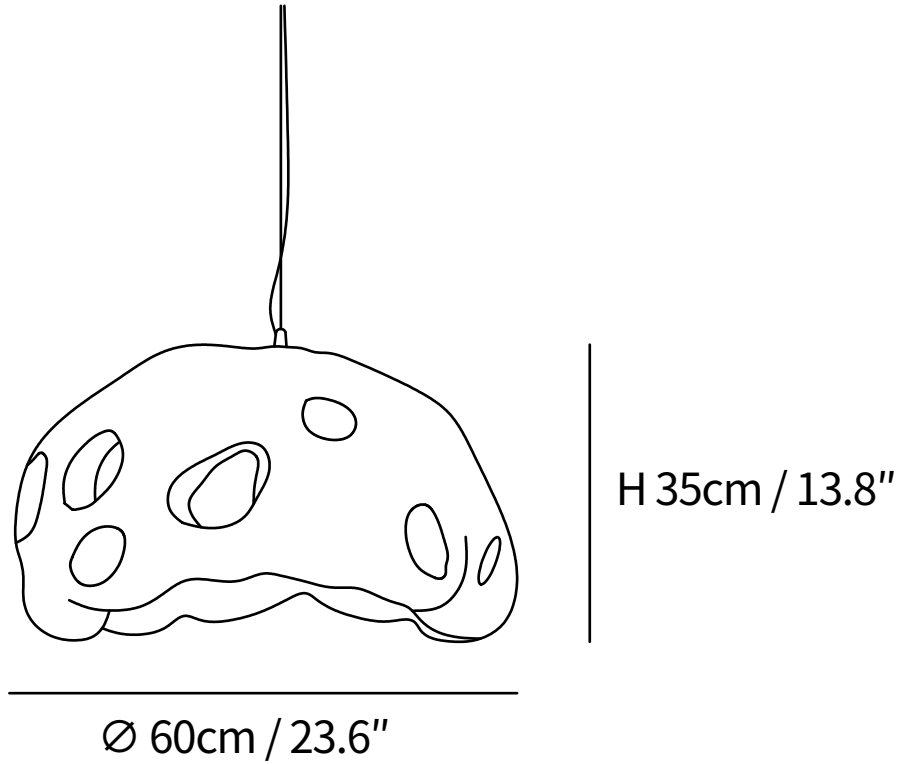

SPECIFICATION SHEET

SPECIFICATION DETAILS

*For custom options, consult factory for details

Fixture Dimensions	D 23.6" x H 13.8"
Light source	E27
Wattage	Max 40W
Voltage	AC 110-240V
Color Temperature	Based on the purchase of light bulbs
CRI(Ra)	80CRI
Mounting	Ceiling
Driver Required	NO
Optional Color Temps	Buy bulbs as needed
LED Rated Life	Based on bulb life (we do not supply bulbs)
Dimming	Dimming is not supported
Finishes	White, Beige, Grey, Black.
Shade Details	White, Beige, Grey, Black.
Material	Metal, Resin.
Wire Length	59"
Wire Type	Black Coaxial Wire