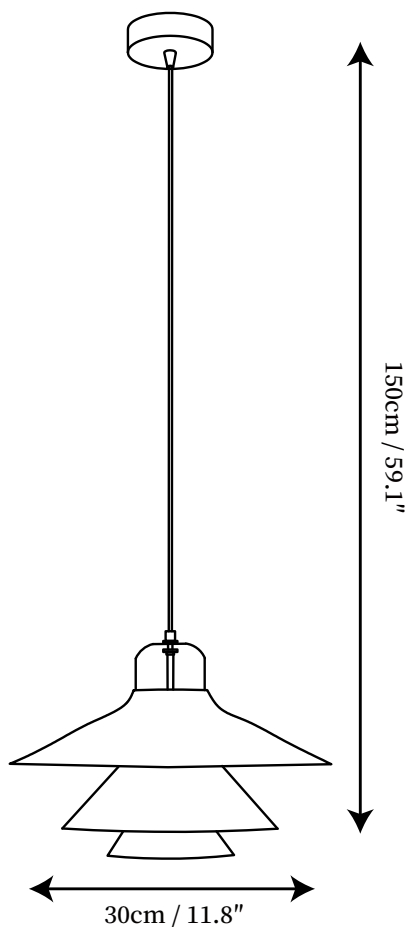

## SPECIFICATION DETAILS

<b>Fixture Dimensions</b>	D 11.8" x H 59.1"
<b>Light source</b>	E26 or E27 (bulb not included)
<b>Wattage</b>	MAX 40W incandescent bulb or LED equivalent.
<b>Voltage</b>	AC 110-240V
<b>Mounting</b>	Hardwired.
<b>Dimming</b>	Compatible with dimmable bulbs (bulb not included)
<b>Control method</b>	Compatible with common wall switches (not included)
<b>Finishes</b>	White, Red, Green
<b>Shade Details</b>	White
<b>Material</b>	Aluminum, Glass
<b>Wire Length</b>	The standard length of the cord is 59" (150 cm), the length is adjustable.

## SPECIFICATION DETAILS

<b>Fixture Dimensions</b>	D 15.7" x H 59.1"
<b>Light source</b>	E26 or E27 (bulb not included)
<b>Wattage</b>	MAX 40W incandescent bulb or LED equivalent.
<b>Voltage</b>	AC 110-240V
<b>Mounting</b>	Hardwired.
<b>Dimming</b>	Compatible with dimmable bulbs (bulb not included)
<b>Control method</b>	Compatible with common wall switches (not included)
<b>Finishes</b>	White, Red, Green
<b>Shade Details</b>	White
<b>Material</b>	Aluminum, Glass
<b>Wire Length</b>	The standard length of the cord is 59" (150 cm), the length is adjustable.