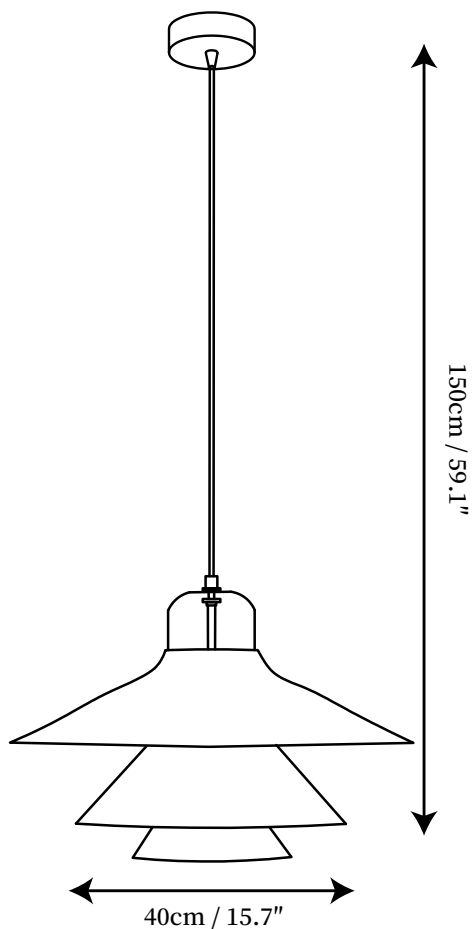

## SPECIFICATION DETAILS

<b>Fixture Dimensions</b>	D 11.8" x H 59.1"
<b>Light source</b>	E26 or E27 (bulb not included)
<b>Wattage</b>	MAX 40W incandescent bulb or LED equivalent.
<b>Voltage</b>	AC 110-240V
<b>Mounting</b>	Hardwired.
<b>Dimming</b>	Compatible with dimmable bulbs (bulb not included)
<b>Control method</b>	Compatible with common wall switches (not included)
<b>Finishes</b>	White, Red, Green
<b>Shade Details</b>	White
<b>Material</b>	Aluminum, Glass
<b>Wire Length</b>	The standard length of the cord is 59" (150 cm), the length is adjustable.

## SPECIFICATION DETAILS

<b>Fixture Dimensions</b>	D 15.7" x H 59.1"
<b>Light source</b>	E26 or E27 (bulb not included)
<b>Wattage</b>	MAX 40W incandescent bulb or LED equivalent.
<b>Voltage</b>	AC 110-240V
<b>Mounting</b>	Hardwired.
<b>Dimming</b>	Compatible with dimmable bulbs (bulb not included)
<b>Control method</b>	Compatible with common wall switches (not included)
<b>Finishes</b>	White, Red, Green
<b>Shade Details</b>	White
<b>Material</b>	Aluminum, Glass
<b>Wire Length</b>	The standard length of the cord is 59" (150 cm), the length is adjustable.