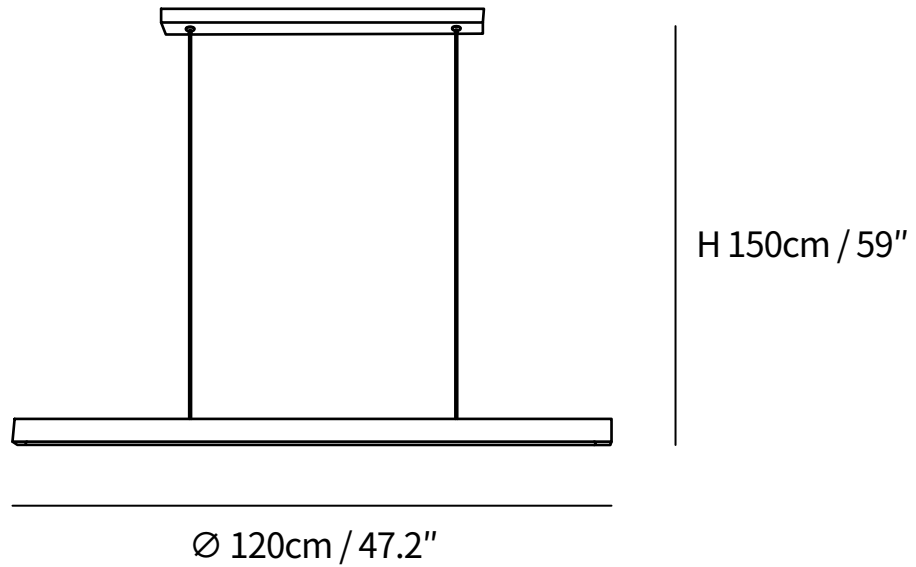

## SPECIFICATION DETAILS

\*For custom options, consult factory for details

<b>Fixture Dimensions</b>	Ø 39.4" x H 59"
<b>Light source</b>	Integrated LED
<b>Wattage</b>	~5 W
<b>Voltage</b>	AC 110-240V
<b>Color Temperature</b>	3000K
<b>CRI(Ra)</b>	80CRI
<b>Mounting</b>	Ceiling
<b>Driver Required</b>	Yes
<b>Optional Color Temps</b>	Warm Light (3000K), Neutral Light (4000K), Cool Light (6000K)
<b>LED Rated Life</b>	30000 hours
<b>Dimming</b>	Dimming is not supported
<b>Finishes</b>	Walnut, Natural wood color.
<b>Shade Details</b>	Walnut, Natural wood color.
<b>Material</b>	Metal, Wood, Acrylic.
<b>Wire Length</b>	59"
<b>Wire Type</b>	Black Coaxial Wire

## SPECIFICATION DETAILS

\*For custom options, consult factory for details

<b>Fixture Dimensions</b>	Ø 47.2" x H 59"
<b>Light source</b>	Integrated LED
<b>Wattage</b>	~5 W
<b>Voltage</b>	AC 110-240V
<b>Color Temperature</b>	3000K
<b>CRI(Ra)</b>	80CRI
<b>Mounting</b>	Ceiling
<b>Driver Required</b>	Yes
<b>Optional Color Temps</b>	Warm Light (3000K), Neutral Light (4000K), Cool Light (6000K)
<b>LED Rated Life</b>	30000 hours
<b>Dimming</b>	Dimming is not supported
<b>Finishes</b>	Walnut, Natural wood color.
<b>Shade Details</b>	Walnut, Natural wood color.
<b>Material</b>	Metal, Wood, Acrylic.
<b>Wire Length</b>	59"
<b>Wire Type</b>	Black Coaxial Wire

## SPECIFICATION DETAILS

\*For custom options, consult factory for details

<b>Fixture Dimensions</b>	Ø 59" x H 59"
<b>Light source</b>	Integrated LED
<b>Wattage</b>	~5 W
<b>Voltage</b>	AC 110-240V
<b>Color Temperature</b>	3000K
<b>CRI(Ra)</b>	80CRI
<b>Mounting</b>	Ceiling
<b>Driver Required</b>	Yes
<b>Optional Color Temps</b>	Warm Light (3000K), Neutral Light (4000K), Cool Light (6000K)
<b>LED Rated Life</b>	30000 hours
<b>Dimming</b>	Dimming is not supported
<b>Finishes</b>	Walnut, Natural wood color.
<b>Shade Details</b>	Walnut, Natural wood color.
<b>Material</b>	Metal, Wood, Acrylic.
<b>Wire Length</b>	59"
<b>Wire Type</b>	Black Coaxial Wire