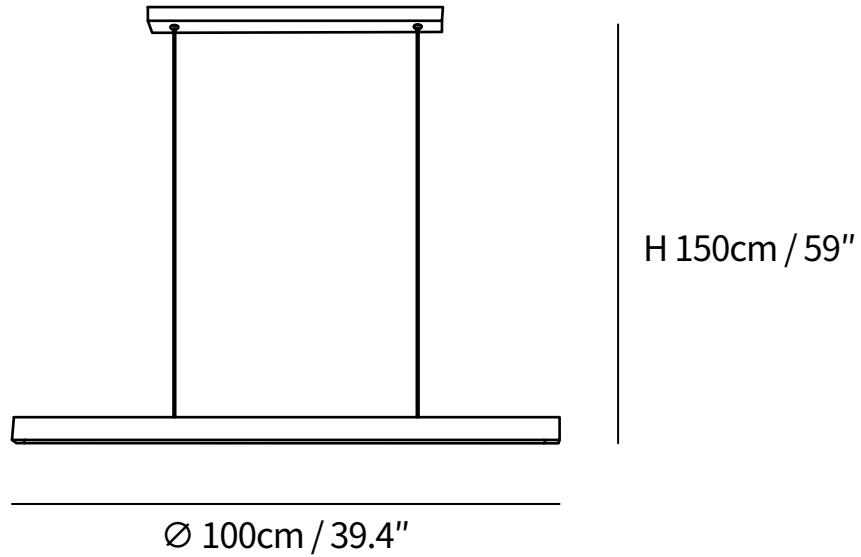

## SPECIFICATION DETAILS

\*For custom options, consult factory for details

<b>Fixture Dimensions</b>	Ø 39.4" x H 59"
<b>Light source</b>	Integrated LED
<b>Wattage</b>	~5 W
<b>Voltage</b>	AC 110-240V
<b>Color Temperature</b>	3000K
<b>CRI(Ra)</b>	80CRI
<b>Mounting</b>	Ceiling
<b>Driver Required</b>	Yes
<b>Optional Color Temps</b>	Warm Light (3000K), Neutral Light (4000K), Cool Light (6000K)
<b>LED Rated Life</b>	30000 hours
<b>Dimming</b>	Dimming is not supported
<b>Finishes</b>	Walnut, Natural wood color.
<b>Shade Details</b>	Walnut, Natural wood color.
<b>Material</b>	Metal, Wood, Acrylic.
<b>Wire Length</b>	59"
<b>Wire Type</b>	Black Coaxial Wire

## SPECIFICATION DETAILS

\*For custom options, consult factory for details

<b>Fixture Dimensions</b>	Ø 47.2" x H 59"
<b>Light source</b>	Integrated LED
<b>Wattage</b>	~5 W
<b>Voltage</b>	AC 110-240V
<b>Color Temperature</b>	3000K
<b>CRI(Ra)</b>	80CRI
<b>Mounting</b>	Ceiling
<b>Driver Required</b>	Yes
<b>Optional Color Temps</b>	Warm Light (3000K), Neutral Light (4000K), Cool Light (6000K)
<b>LED Rated Life</b>	30000 hours
<b>Dimming</b>	Dimming is not supported
<b>Finishes</b>	Walnut, Natural wood color.
<b>Shade Details</b>	Walnut, Natural wood color.
<b>Material</b>	Metal, Wood, Acrylic.
<b>Wire Length</b>	59"
<b>Wire Type</b>	Black Coaxial Wire

## SPECIFICATION DETAILS

\*For custom options, consult factory for details

<b>Fixture Dimensions</b>	Ø 59" x H 59"
<b>Light source</b>	Integrated LED
<b>Wattage</b>	~5 W
<b>Voltage</b>	AC 110-240V
<b>Color Temperature</b>	3000K
<b>CRI(Ra)</b>	80CRI
<b>Mounting</b>	Ceiling
<b>Driver Required</b>	Yes
<b>Optional Color Temps</b>	Warm Light (3000K), Neutral Light (4000K), Cool Light (6000K)
<b>LED Rated Life</b>	30000 hours
<b>Dimming</b>	Dimming is not supported
<b>Finishes</b>	Walnut, Natural wood color.
<b>Shade Details</b>	Walnut, Natural wood color.
<b>Material</b>	Metal, Wood, Acrylic.
<b>Wire Length</b>	59"
<b>Wire Type</b>	Black Coaxial Wire