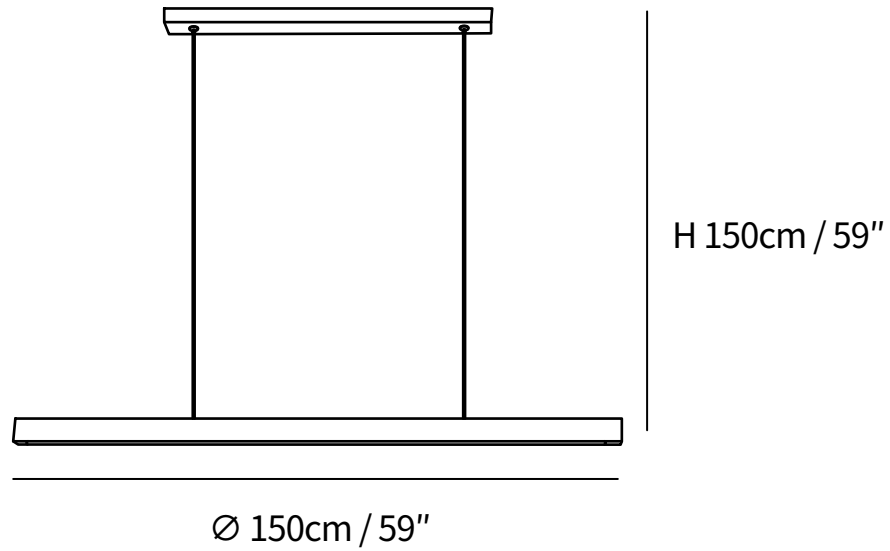

## SPECIFICATION DETAILS

\*For custom options, consult factory for details

<b>Fixture Dimensions</b>	Ø 39.4" x H 59"
<b>Light source</b>	Integrated LED
<b>Wattage</b>	~5 W
<b>Voltage</b>	AC 110-240V
<b>Color Temperature</b>	3000K
<b>CRI(Ra)</b>	80CRI
<b>Mounting</b>	Ceiling
<b>Driver Required</b>	Yes
<b>Optional Color Temps</b>	Warm Light (3000K), Neutral Light (4000K), Cool Light (6000K)
<b>LED Rated Life</b>	30000 hours
<b>Dimming</b>	Dimming is not supported
<b>Finishes</b>	Walnut, Natural wood color.
<b>Shade Details</b>	Walnut, Natural wood color.
<b>Material</b>	Metal, Wood, Acrylic.
<b>Wire Length</b>	59"
<b>Wire Type</b>	Black Coaxial Wire

## SPECIFICATION DETAILS

\*For custom options, consult factory for details

<b>Fixture Dimensions</b>	Ø 47.2" x H 59"
<b>Light source</b>	Integrated LED
<b>Wattage</b>	~5 W
<b>Voltage</b>	AC 110-240V
<b>Color Temperature</b>	3000K
<b>CRI(Ra)</b>	80CRI
<b>Mounting</b>	Ceiling
<b>Driver Required</b>	Yes
<b>Optional Color Temps</b>	Warm Light (3000K), Neutral Light (4000K), Cool Light (6000K)
<b>LED Rated Life</b>	30000 hours
<b>Dimming</b>	Dimming is not supported
<b>Finishes</b>	Walnut, Natural wood color.
<b>Shade Details</b>	Walnut, Natural wood color.
<b>Material</b>	Metal, Wood, Acrylic.
<b>Wire Length</b>	59"
<b>Wire Type</b>	Black Coaxial Wire

## SPECIFICATION DETAILS

\*For custom options, consult factory for details

<b>Fixture Dimensions</b>	Ø 59" x H 59"
<b>Light source</b>	Integrated LED
<b>Wattage</b>	~5 W
<b>Voltage</b>	AC 110-240V
<b>Color Temperature</b>	3000K
<b>CRI(Ra)</b>	80CRI
<b>Mounting</b>	Ceiling
<b>Driver Required</b>	Yes
<b>Optional Color Temps</b>	Warm Light (3000K), Neutral Light (4000K), Cool Light (6000K)
<b>LED Rated Life</b>	30000 hours
<b>Dimming</b>	Dimming is not supported
<b>Finishes</b>	Walnut, Natural wood color.
<b>Shade Details</b>	Walnut, Natural wood color.
<b>Material</b>	Metal, Wood, Acrylic.
<b>Wire Length</b>	59"
<b>Wire Type</b>	Black Coaxial Wire