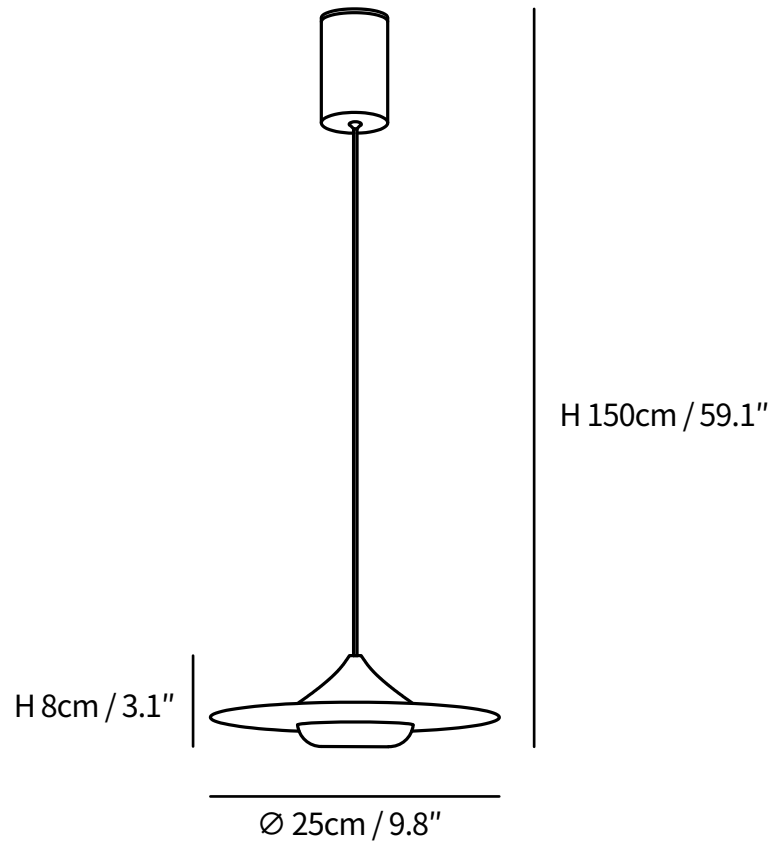

SPECIFICATION SHEET

SPECIFICATION DETAILS

*For custom options, consult factory for details

Fixture Dimensions	Ø 9.8" x H 3.1"
Light source	Integrated LED
Wattage	~5 W
Voltage	AC 110-240V
Color Temperature	3000K
CRI(Ra)	80CRI
Mounting	Ceiling
Driver Required	Yes
Optional Color Temps	Warm Light (3000K), Neutral Light (4500K), Cool Light (6000K)
LED Rated Life	30000 hours
Dimming	Dimming is not supported
Finishes	Black & Gold.
Shade Details	White marble.
Material	Aluminum, Iron, Marble.
Wire Length	59"
Wire Type	Black Coaxial Wire