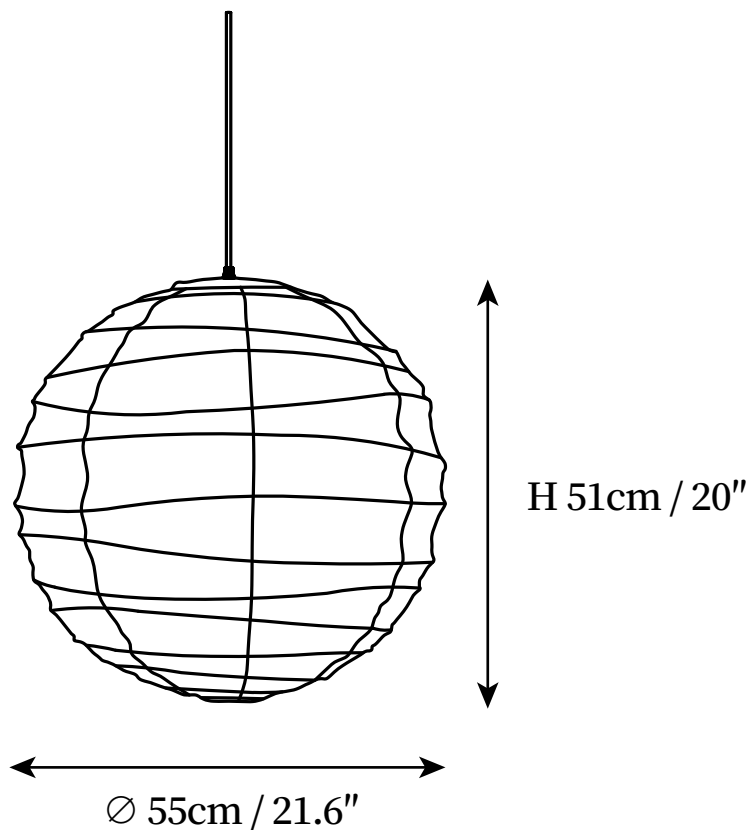

## SPECIFICATION DETAILS

\*For custom options, consult factory for details

<b>Fixture Dimensions</b>	D 21.6" x H 20"
<b>Light source</b>	E26 or E27 (bulb not included)
<b>Wattage</b>	MAX 40W incandescent bulb or LED equivalent.
<b>Voltage</b>	AC 110-240V
<b>Mounting</b>	Hardwired.
<b>Dimming</b>	Compatible with dimmable bulbs (bulb not included)
<b>Control method</b>	Compatible with common wall switches (not included)
<b>Finishes</b>	White
<b>Glass Options</b>	White
<b>Material</b>	Paper, Bamboo, Metal.
<b>Wire Length</b>	The standard length of the cord is 59" (150 cm), the length is adjustable.

## SPECIFICATION DETAILS

\*For custom options, consult factory for details

<b>Fixture Dimensions</b>	D 29.5" x H 27.9"
<b>Light source</b>	E26 or E27 (bulb not included)
<b>Wattage</b>	MAX 40W incandescent bulb or LED equivalent.
<b>Voltage</b>	AC 110-240V
<b>Mounting</b>	Hardwired.
<b>Dimming</b>	Compatible with dimmable bulbs (bulb not included)
<b>Control method</b>	Compatible with common wall switches (not included)
<b>Finishes</b>	White
<b>Glass Options</b>	White
<b>Material</b>	Paper, Bamboo, Metal.
<b>Wire Length</b>	The standard length of the cord is 59" (150 cm), the length is adjustable.