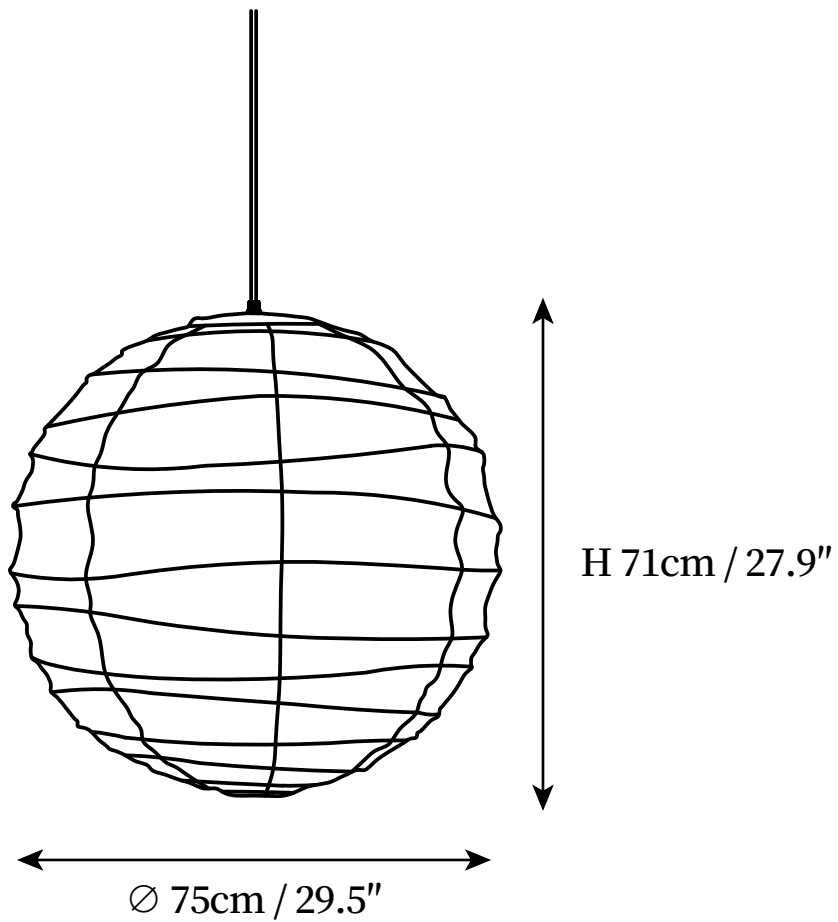

## SPECIFICATION DETAILS

\*For custom options, consult factory for details

<b>Fixture Dimensions</b>	D 21.6" x H 20"
<b>Light source</b>	E26 or E27 (bulb not included)
<b>Wattage</b>	MAX 40W incandescent bulb or LED equivalent.
<b>Voltage</b>	AC 110-240V
<b>Mounting</b>	Hardwired.
<b>Dimming</b>	Compatible with dimmable bulbs (bulb not included)
<b>Control method</b>	Compatible with common wall switches (not included)
<b>Finishes</b>	White
<b>Glass Options</b>	White
<b>Material</b>	Paper, Bamboo, Metal.
<b>Wire Length</b>	The standard length of the cord is 59" (150 cm), the length is adjustable.

## SPECIFICATION DETAILS

\*For custom options, consult factory for details

<b>Fixture Dimensions</b>	D 29.5" x H 27.9"
<b>Light source</b>	E26 or E27 (bulb not included)
<b>Wattage</b>	MAX 40W incandescent bulb or LED equivalent.
<b>Voltage</b>	AC 110-240V
<b>Mounting</b>	Hardwired.
<b>Dimming</b>	Compatible with dimmable bulbs (bulb not included)
<b>Control method</b>	Compatible with common wall switches (not included)
<b>Finishes</b>	White
<b>Glass Options</b>	White
<b>Material</b>	Paper, Bamboo, Metal.
<b>Wire Length</b>	The standard length of the cord is 59" (150 cm), the length is adjustable.