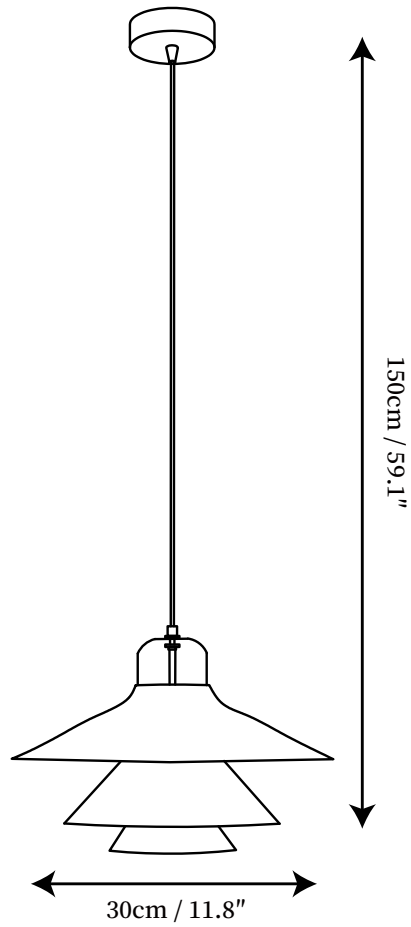

SPECIFICATION SHEET

SPECIFICATION DETAILS

*For custom options, consult factory for details

Fixture Dimensions	D 11.8" x H 59.1"
Light source	E26 or E27 (bulb not included)
Wattage	MAX 40W incandescent bulb or LED equivalent.
Voltage	AC 110-240V
Mounting	Hardwired.
Dimming	Compatible with dimmable bulbs (bulb not included)
Control method	Compatible with common wall switches (not included)
Finishes	White, Red, Green
Shade Details	White
Material	Aluminum, Glass
Wire Length	The standard length of the cord is 59" (150 cm), the length is adjustable.

SPECIFICATION SHEET

SPECIFICATION DETAILS

*For custom options, consult factory for details

Fixture Dimensions	D 15.7" x H 59.1"
Light source	E26 or E27 (bulb not included)
Wattage	MAX 40W incandescent bulb or LED equivalent.
Voltage	AC 110-240V
Mounting	Hardwired.
Dimming	Compatible with dimmable bulbs (bulb not included)
Control method	Compatible with common wall switches (not included)
Finishes	White, Red, Green
Shade Details	White
Material	Aluminum, Glass
Wire Length	The standard length of the cord is 59" (150 cm), the length is adjustable.