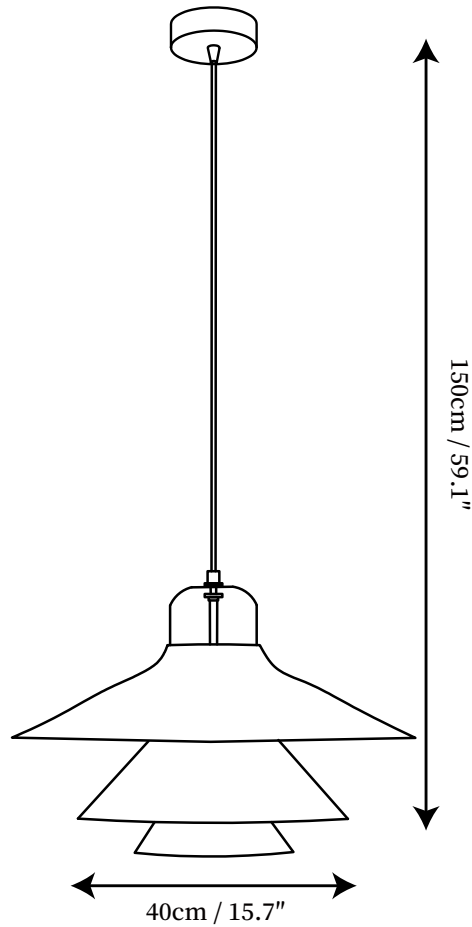

SPECIFICATION SHEET

SPECIFICATION DETAILS

*For custom options, consult factory for details

Fixture Dimensions	D 11.8" x H 59.1"
Light source	E26 or E27 (bulb not included)
Wattage	MAX 40W incandescent bulb or LED equivalent.
Voltage	AC 110-240V
Mounting	Hardwired.
Dimming	Compatible with dimmable bulbs (bulb not included)
Control method	Compatible with common wall switches (not included)
Finishes	White, Red, Green
Shade Details	White
Material	Aluminum, Glass
Wire Length	The standard length of the cord is 59" (150 cm), the length is adjustable.

SPECIFICATION SHEET

SPECIFICATION DETAILS

*For custom options, consult factory for details

Fixture Dimensions	D 15.7" x H 59.1"
Light source	E26 or E27 (bulb not included)
Wattage	MAX 40W incandescent bulb or LED equivalent.
Voltage	AC 110-240V
Mounting	Hardwired.
Dimming	Compatible with dimmable bulbs (bulb not included)
Control method	Compatible with common wall switches (not included)
Finishes	White, Red, Green
Shade Details	White
Material	Aluminum, Glass
Wire Length	The standard length of the cord is 59" (150 cm), the length is adjustable.