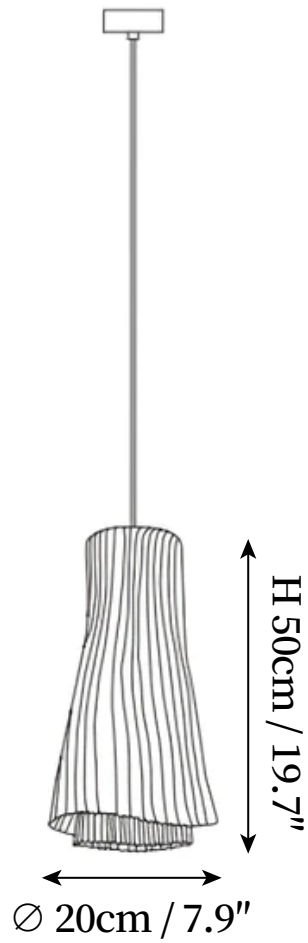

## SPECIFICATION DETAILS

\*For custom options, consult factory for details

<b>Fixture Dimensions</b>	D 7.9" x H 59.1"
<b>Light source</b>	Integrated LED
<b>Wattage</b>	~ 20W
<b>Voltage</b>	AC 110-240V
<b>Dimming</b>	Not supported
<b>CRI(Ra)</b>	90+ CRI
<b>Mounting</b>	Hardwired.
<b>LED Rated Life</b>	30000 hours
<b>Color Temperature</b>	Warm Light (3000K), Neutral Light (4000K), Cool Light (6000K)
<b>Control method</b>	Compatible with common wall switches(not included).
<b>Finishes</b>	Grey Stainless steel.
<b>Shadow Details</b>	Grey Stainless steel.
<b>Material</b>	Painted stainless steel mesh.
<b>Wire Length</b>	The standard length of the cord is 59" (150 cm), the length is adjustable.

## SPECIFICATION DETAILS

\*For custom options, consult factory for details

<b>Fixture Dimensions</b>	D 16.9" x H 59.1"
<b>Light source</b>	Integrated LED
<b>Wattage</b>	~ 20W
<b>Voltage</b>	AC 110-240V
<b>Dimming</b>	Not supported
<b>CRI(Ra)</b>	90+ CRI
<b>Mounting</b>	Hardwired.
<b>LED Rated Life</b>	30000 hours
<b>Color Temperature</b>	Warm Light (3000K), Neutral Light (4000K), Cool Light (6000K)
<b>Control method</b>	Compatible with common wall switches (not included).
<b>Finishes</b>	Grey Stainless steel.
<b>Shadow Details</b>	Grey Stainless steel.
<b>Material</b>	Painted stainless steel mesh.
<b>Wire Length</b>	The standard length of the cord is 59" (150 cm), the length is adjustable.