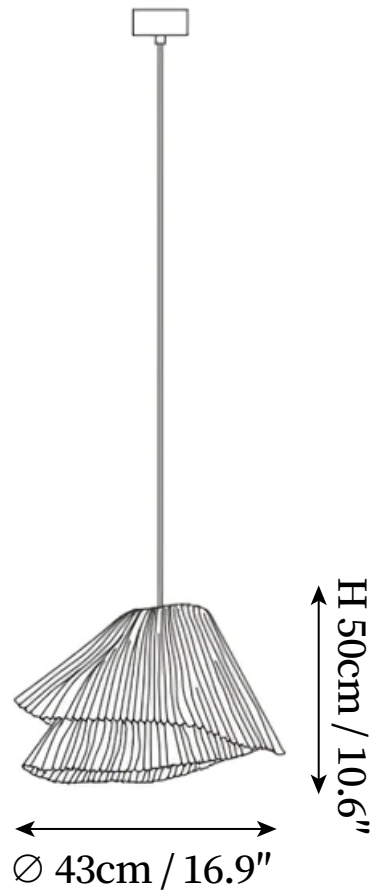

## SPECIFICATION DETAILS

\*For custom options, consult factory for details

<b>Fixture Dimensions</b>	D 7.9" x H 59.1"
<b>Light source</b>	Integrated LED
<b>Wattage</b>	~ 20W
<b>Voltage</b>	AC 110-240V
<b>Dimming</b>	Not supported
<b>CRI(Ra)</b>	90+ CRI
<b>Mounting</b>	Hardwired.
<b>LED Rated Life</b>	30000 hours
<b>Color Temperature</b>	Warm Light (3000K), Neutral Light (4000K), Cool Light (6000K)
<b>Control method</b>	Compatible with common wall switches(not included).
<b>Finishes</b>	Grey Stainless steel.
<b>Shadow Details</b>	Grey Stainless steel.
<b>Material</b>	Painted stainless steel mesh.
<b>Wire Length</b>	The standard length of the cord is 59" (150 cm), the length is adjustable.

## SPECIFICATION DETAILS

\*For custom options, consult factory for details

<b>Fixture Dimensions</b>	D 16.9" x H 59.1"
<b>Light source</b>	Integrated LED
<b>Wattage</b>	~ 20W
<b>Voltage</b>	AC 110-240V
<b>Dimming</b>	Not supported
<b>CRI(Ra)</b>	90+ CRI
<b>Mounting</b>	Hardwired.
<b>LED Rated Life</b>	30000 hours
<b>Color Temperature</b>	Warm Light (3000K), Neutral Light (4000K), Cool Light (6000K)
<b>Control method</b>	Compatible with common wall switches (not included).
<b>Finishes</b>	Grey Stainless steel.
<b>Shadow Details</b>	Grey Stainless steel.
<b>Material</b>	Painted stainless steel mesh.
<b>Wire Length</b>	The standard length of the cord is 59" (150 cm), the length is adjustable.