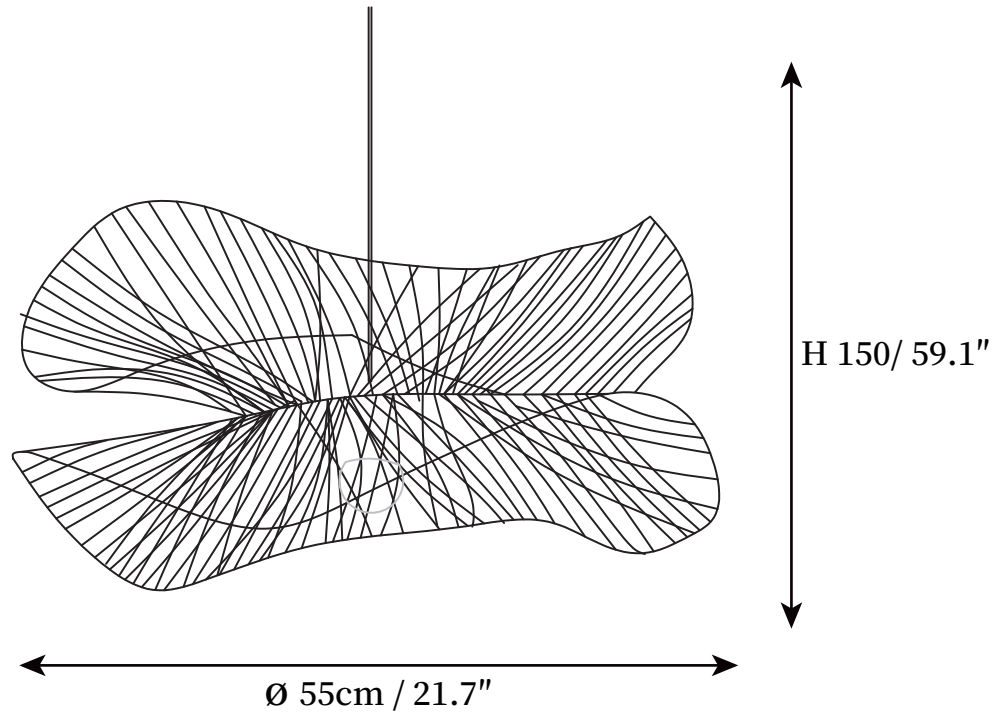

#### SPECIFICATION DETAILS

\*For custom options, consult factory for details

<b>Fixture Dimensions</b>	D 33.5" x H 59.1"
<b>Light source</b>	E27
<b>Wattage</b>	Max 40W
<b>Voltage</b>	AC 110-240V
<b>Color Temperature</b>	Based on the purchase of light bulbs
<b>CRI(Ra)</b>	80CRI
<b>Mounting</b>	Ceiling
<b>Driver Required</b>	NO
<b>Optional Color Temps</b>	Buy bulbs as needed
<b>LED Rated Life</b>	Based on bulb life (we do not supply bulbs)
<b>Dimming</b>	Dimming is not supported
<b>Finishes</b>	Nature Bamboo color
<b>Shade Details</b>	Nature Bamboo color.
<b>Material</b>	Bamboo, Metal.
<b>Wire Length</b>	59"
<b>Wire Type</b>	Black Coaxial Wire