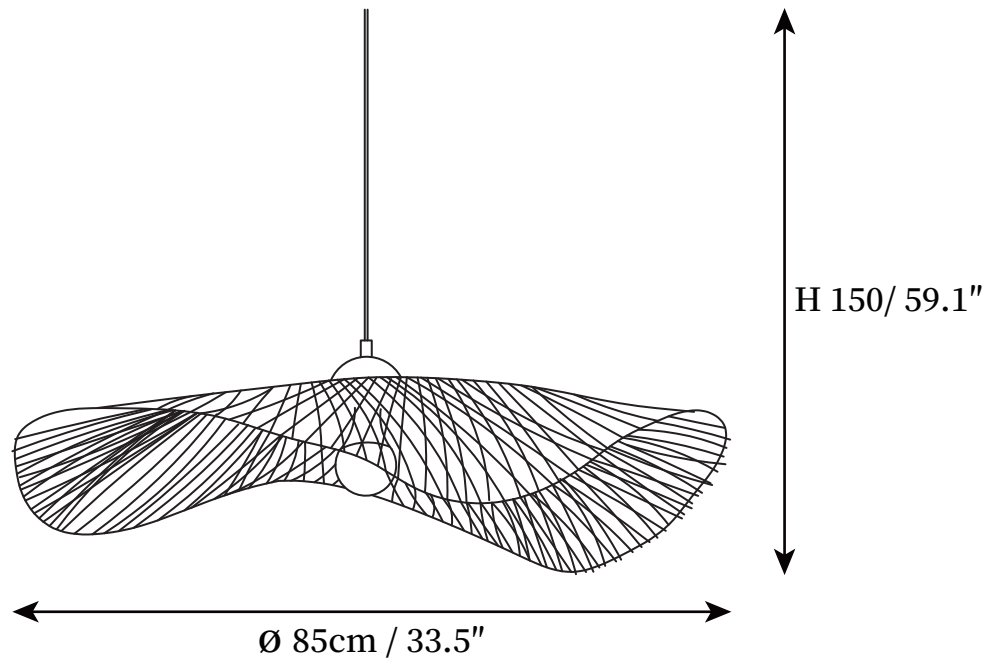

#### SPECIFICATION DETAILS

\*For custom options, consult factory for details

<b>Fixture Dimensions</b>	D 33.5" x H 59.1"
<b>Light source</b>	E27
<b>Wattage</b>	Max 40W
<b>Voltage</b>	AC 110-240V
<b>Color Temperature</b>	Based on the purchase of light bulbs
<b>CRI(Ra)</b>	80CRI
<b>Mounting</b>	Ceiling
<b>Driver Required</b>	NO
<b>Optional Color Temps</b>	Buy bulbs as needed
<b>LED Rated Life</b>	Based on bulb life (we do not supply bulbs)
<b>Dimming</b>	Dimming is not supported
<b>Finishes</b>	Nature Bamboo color
<b>Shade Details</b>	Nature Bamboo color.
<b>Material</b>	Bamboo, Metal.
<b>Wire Length</b>	59"
<b>Wire Type</b>	Black Coaxial Wire