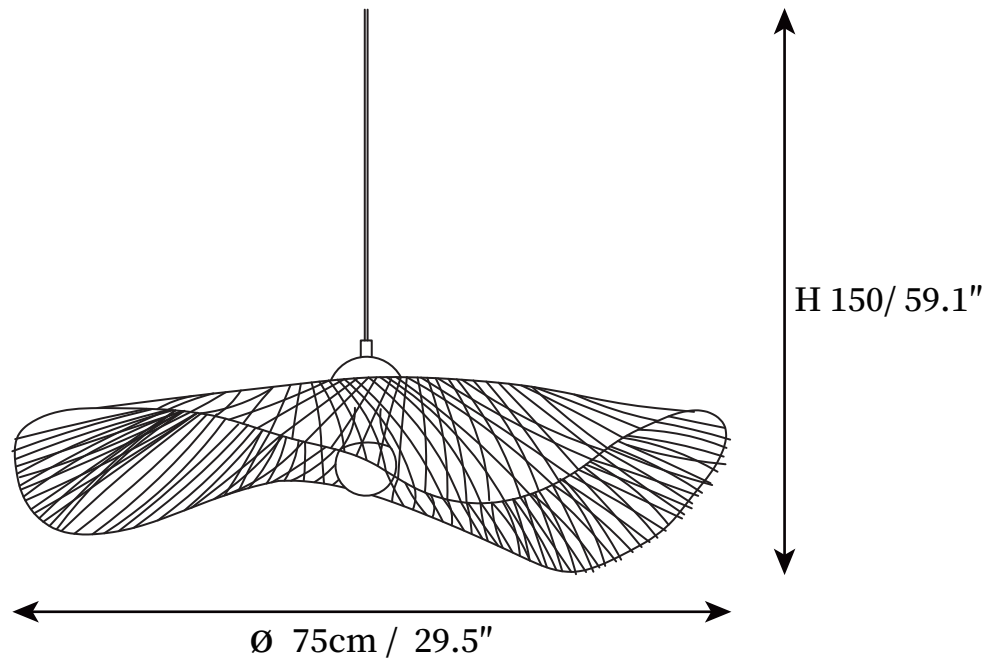

#### SPECIFICATION DETAILS

\*For custom options, consult factory for details

<b>Fixture Dimensions</b>	D 33.5" x H 59.1"
<b>Light source</b>	E27
<b>Wattage</b>	Max 40W
<b>Voltage</b>	AC 110-240V
<b>Color Temperature</b>	Based on the purchase of light bulbs
<b>CRI(Ra)</b>	80CRI
<b>Mounting</b>	Ceiling
<b>Driver Required</b>	NO
<b>Optional Color Temps</b>	Buy bulbs as needed
<b>LED Rated Life</b>	Based on bulb life (we do not supply bulbs)
<b>Dimming</b>	Dimming is not supported
<b>Finishes</b>	Nature Bamboo color
<b>Shade Details</b>	Nature Bamboo color.
<b>Material</b>	Bamboo, Metal.
<b>Wire Length</b>	59"
<b>Wire Type</b>	Black Coaxial Wire