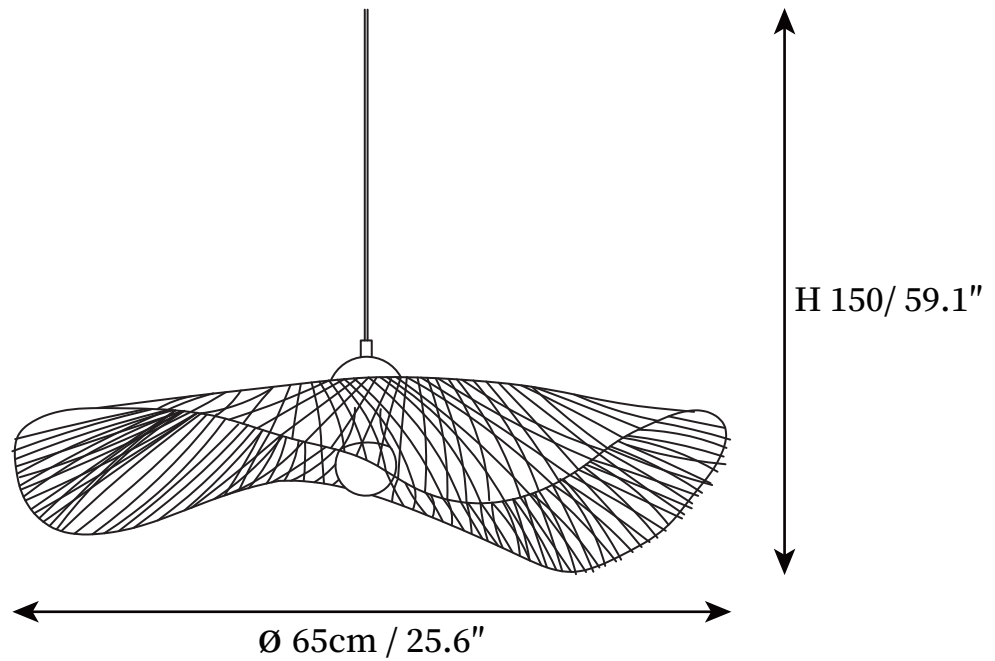

#### SPECIFICATION DETAILS

\*For custom options, consult factory for details

<b>Fixture Dimensions</b>	D 33.5" x H 59.1"
<b>Light source</b>	E27
<b>Wattage</b>	Max 40W
<b>Voltage</b>	AC 110-240V
<b>Color Temperature</b>	Based on the purchase of light bulbs
<b>CRI(Ra)</b>	80CRI
<b>Mounting</b>	Ceiling
<b>Driver Required</b>	NO
<b>Optional Color Temps</b>	Buy bulbs as needed
<b>LED Rated Life</b>	Based on bulb life (we do not supply bulbs)
<b>Dimming</b>	Dimming is not supported
<b>Finishes</b>	Nature Bamboo color
<b>Shade Details</b>	Nature Bamboo color.
<b>Material</b>	Bamboo, Metal.
<b>Wire Length</b>	59"
<b>Wire Type</b>	Black Coaxial Wire