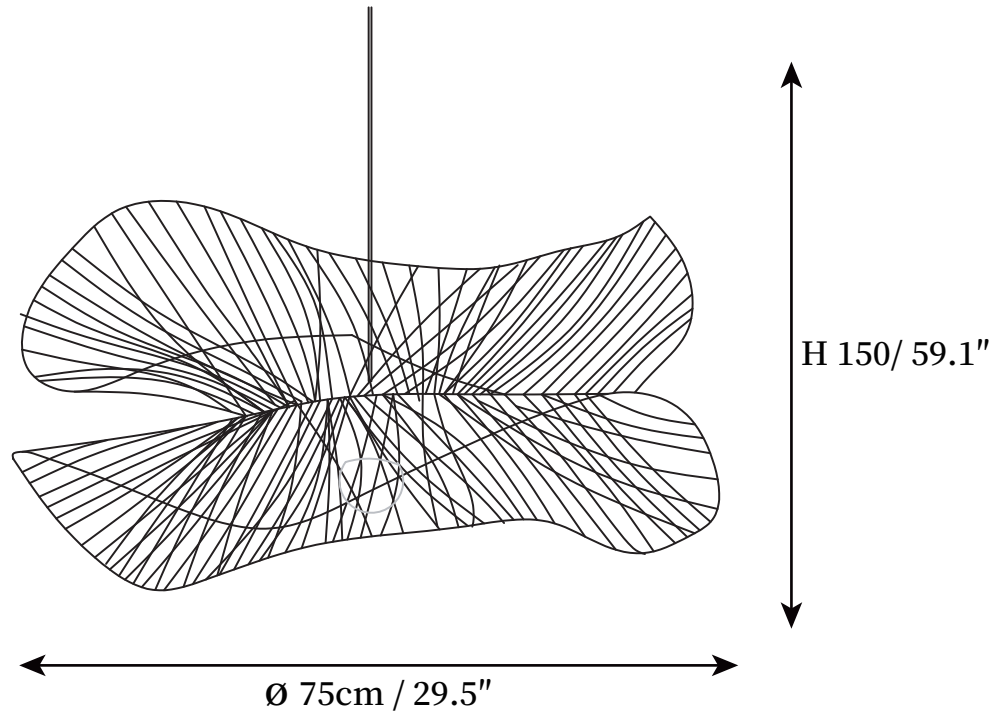

SPECIFICATION DETAILS

*For custom options, consult factory for details

Fixture Dimensions	D 33.5" x H 59.1"
Light source	E27
Wattage	Max 40W
Voltage	AC 110-240V
Color Temperature	Based on the purchase of light bulbs
CRI(Ra)	80CRI
Mounting	Ceiling
Driver Required	NO
Optional Color Temps	Buy bulbs as needed
LED Rated Life	Based on bulb life (we do not supply bulbs)
Dimming	Dimming is not supported
Finishes	Nature Bamboo color
Shade Details	Nature Bamboo color.
Material	Bamboo, Metal.
Wire Length	59"
Wire Type	Black Coaxial Wire