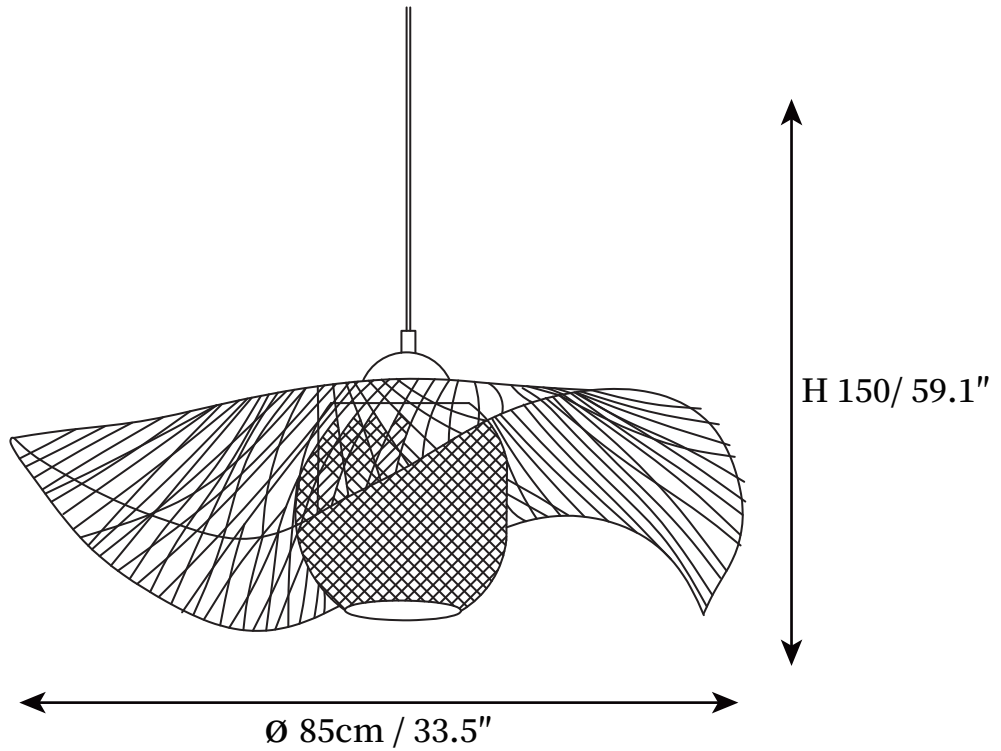

#### SPECIFICATION DETAILS

\*For custom options, consult factory for details

<b>Fixture Dimensions</b>	D 33.5" x H 59.1"
<b>Light source</b>	E27
<b>Wattage</b>	Max 40W
<b>Voltage</b>	AC 110-240V
<b>Color Temperature</b>	Based on the purchase of light bulbs
<b>CRI(Ra)</b>	80CRI
<b>Mounting</b>	Ceiling
<b>Driver Required</b>	NO
<b>Optional Color Temps</b>	Buy bulbs as needed
<b>LED Rated Life</b>	Based on bulb life (we do not supply bulbs)
<b>Dimming</b>	Dimming is not supported
<b>Finishes</b>	Nature Bamboo color
<b>Shade Details</b>	Nature Bamboo color.
<b>Material</b>	Bamboo, Metal.
<b>Wire Length</b>	59"
<b>Wire Type</b>	Black Coaxial Wire