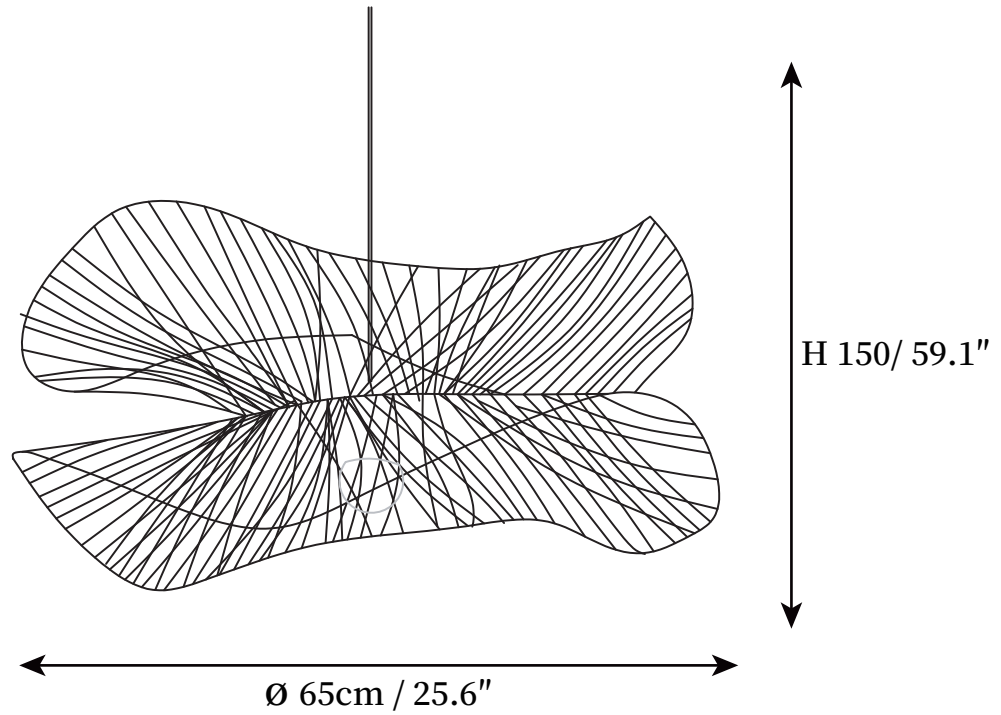

#### SPECIFICATION DETAILS

\*For custom options, consult factory for details

<b>Fixture Dimensions</b>	D 33.5" x H 59.1"
<b>Light source</b>	E27
<b>Wattage</b>	Max 40W
<b>Voltage</b>	AC 110-240V
<b>Color Temperature</b>	Based on the purchase of light bulbs
<b>CRI(Ra)</b>	80CRI
<b>Mounting</b>	Ceiling
<b>Driver Required</b>	NO
<b>Optional Color Temps</b>	Buy bulbs as needed
<b>LED Rated Life</b>	Based on bulb life (we do not supply bulbs)
<b>Dimming</b>	Dimming is not supported
<b>Finishes</b>	Nature Bamboo color
<b>Shade Details</b>	Nature Bamboo color.
<b>Material</b>	Bamboo, Metal.
<b>Wire Length</b>	59"
<b>Wire Type</b>	Black Coaxial Wire