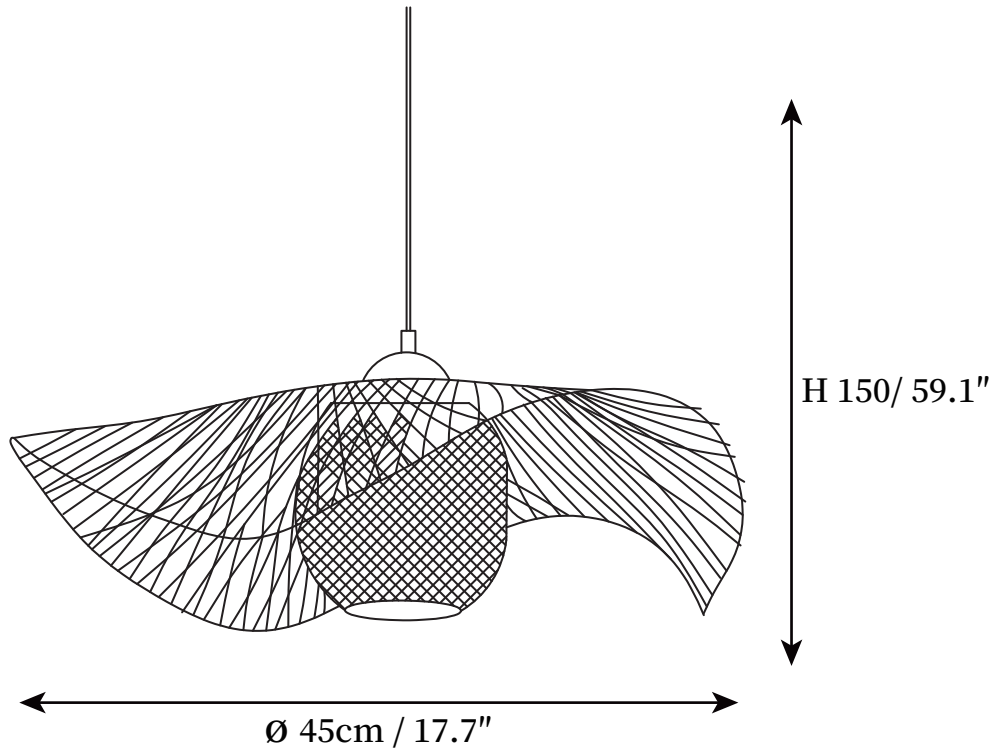

#### SPECIFICATION DETAILS

\*For custom options, consult factory for details

<b>Fixture Dimensions</b>	D 33.5" x H 59.1"
<b>Light source</b>	E27
<b>Wattage</b>	Max 40W
<b>Voltage</b>	AC 110-240V
<b>Color Temperature</b>	Based on the purchase of light bulbs
<b>CRI(Ra)</b>	80CRI
<b>Mounting</b>	Ceiling
<b>Driver Required</b>	NO
<b>Optional Color Temps</b>	Buy bulbs as needed
<b>LED Rated Life</b>	Based on bulb life (we do not supply bulbs)
<b>Dimming</b>	Dimming is not supported
<b>Finishes</b>	Nature Bamboo color
<b>Shade Details</b>	Nature Bamboo color.
<b>Material</b>	Bamboo, Metal.
<b>Wire Length</b>	59"
<b>Wire Type</b>	Black Coaxial Wire