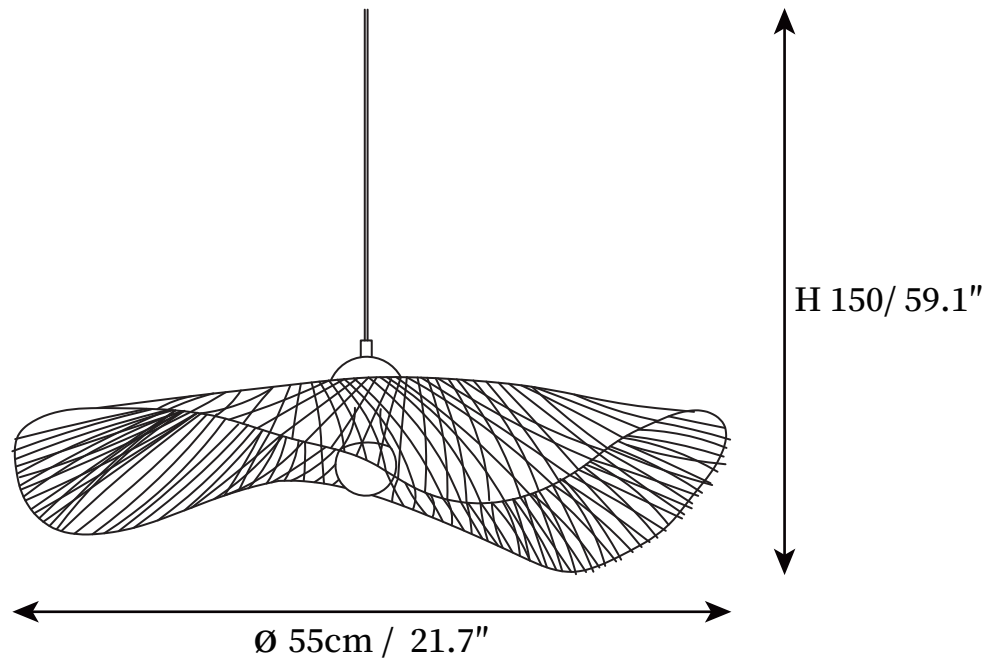

#### SPECIFICATION DETAILS

\*For custom options, consult factory for details

<b>Fixture Dimensions</b>	D 33.5" x H 59.1"
<b>Light source</b>	E27
<b>Wattage</b>	Max 40W
<b>Voltage</b>	AC 110-240V
<b>Color Temperature</b>	Based on the purchase of light bulbs
<b>CRI(Ra)</b>	80CRI
<b>Mounting</b>	Ceiling
<b>Driver Required</b>	NO
<b>Optional Color Temps</b>	Buy bulbs as needed
<b>LED Rated Life</b>	Based on bulb life (we do not supply bulbs)
<b>Dimming</b>	Dimming is not supported
<b>Finishes</b>	Nature Bamboo color
<b>Shade Details</b>	Nature Bamboo color.
<b>Material</b>	Bamboo, Metal.
<b>Wire Length</b>	59"
<b>Wire Type</b>	Black Coaxial Wire