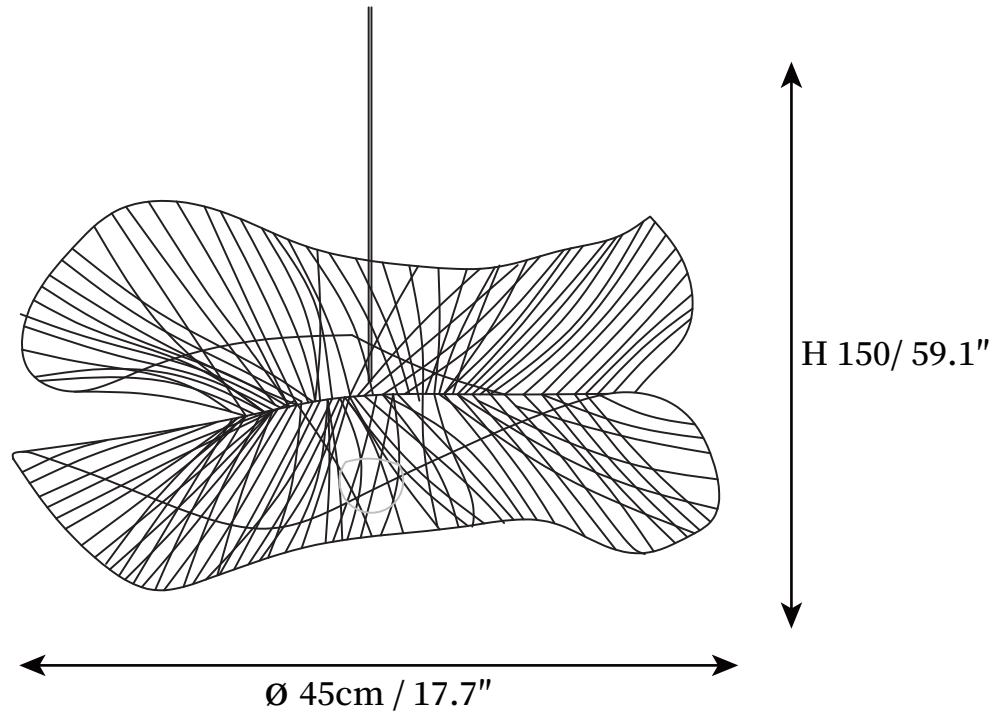

#### SPECIFICATION DETAILS

\*For custom options, consult factory for details

<b>Fixture Dimensions</b>	D 33.5" x H 59.1"
<b>Light source</b>	E27
<b>Wattage</b>	Max 40W
<b>Voltage</b>	AC 110-240V
<b>Color Temperature</b>	Based on the purchase of light bulbs
<b>CRI(Ra)</b>	80CRI
<b>Mounting</b>	Ceiling
<b>Driver Required</b>	NO
<b>Optional Color Temps</b>	Buy bulbs as needed
<b>LED Rated Life</b>	Based on bulb life (we do not supply bulbs)
<b>Dimming</b>	Dimming is not supported
<b>Finishes</b>	Nature Bamboo color
<b>Shade Details</b>	Nature Bamboo color.
<b>Material</b>	Bamboo, Metal.
<b>Wire Length</b>	59"
<b>Wire Type</b>	Black Coaxial Wire