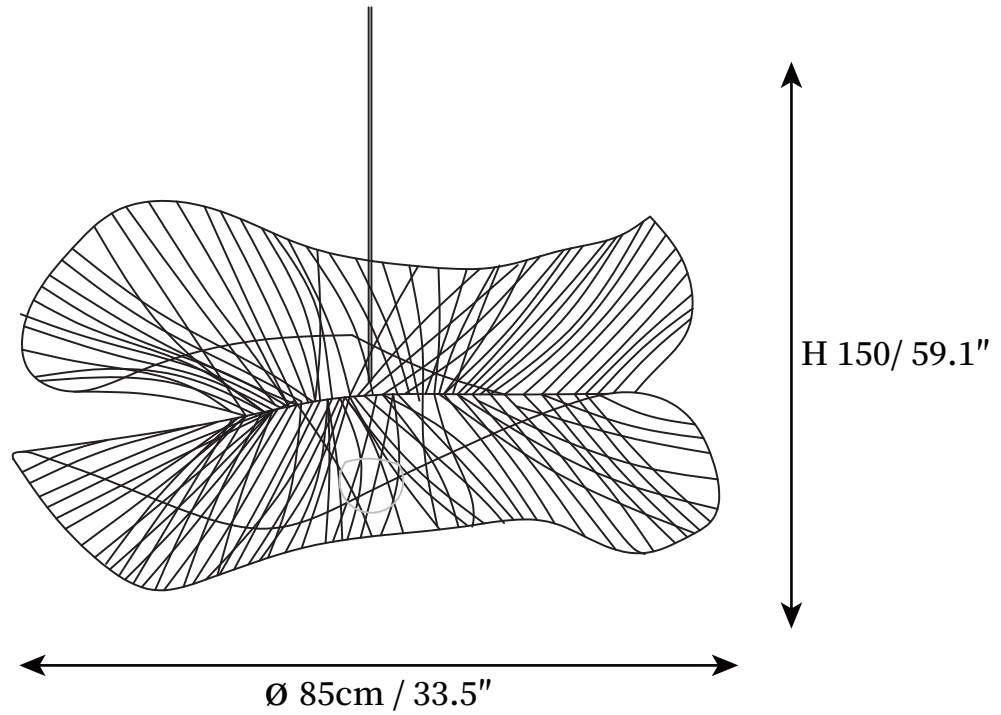

SPECIFICATION DETAILS

*For custom options, consult factory for details

Fixture Dimensions	D 33.5" x H 59.1"
Light source	E27
Wattage	Max 40W
Voltage	AC 110-240V
Color Temperature	Based on the purchase of light bulbs
CRI(Ra)	80CRI
Mounting	Ceiling
Driver Required	NO
Optional Color Temps	Buy bulbs as needed
LED Rated Life	Based on bulb life (we do not supply bulbs)
Dimming	Dimming is not supported
Finishes	Nature Bamboo color
Shade Details	Nature Bamboo color.
Material	Bamboo, Metal.
Wire Length	59"
Wire Type	Black Coaxial Wire