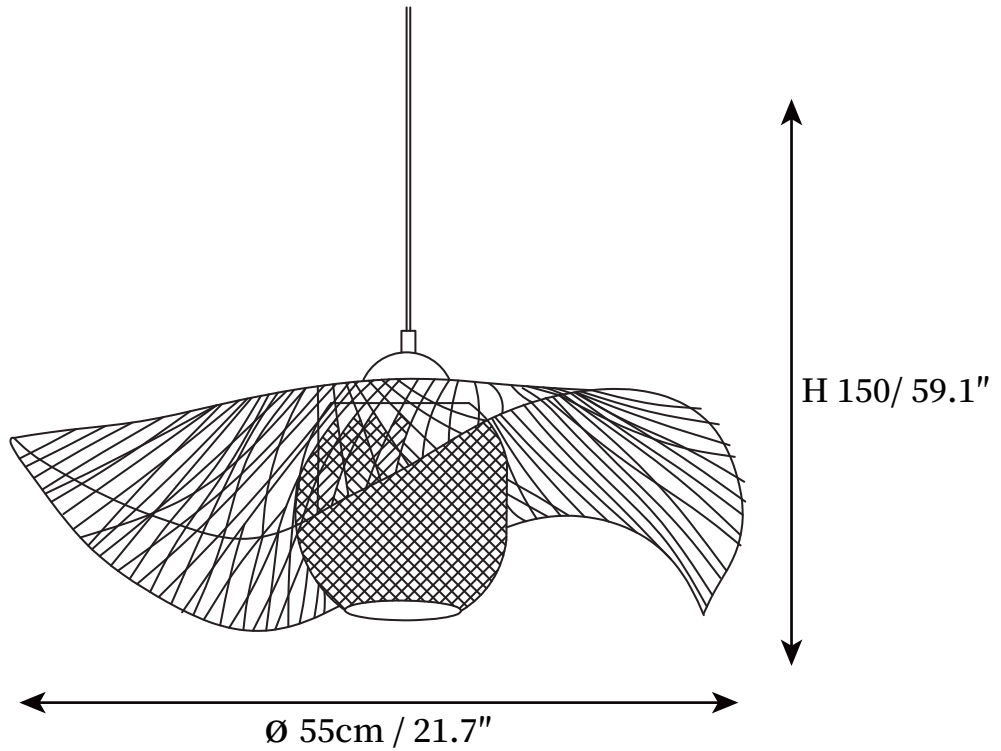

#### SPECIFICATION DETAILS

\*For custom options, consult factory for details

<b>Fixture Dimensions</b>	D 33.5" x H 59.1"
<b>Light source</b>	E27
<b>Wattage</b>	Max 40W
<b>Voltage</b>	AC 110-240V
<b>Color Temperature</b>	Based on the purchase of light bulbs
<b>CRI(Ra)</b>	80CRI
<b>Mounting</b>	Ceiling
<b>Driver Required</b>	NO
<b>Optional Color Temps</b>	Buy bulbs as needed
<b>LED Rated Life</b>	Based on bulb life (we do not supply bulbs)
<b>Dimming</b>	Dimming is not supported
<b>Finishes</b>	Nature Bamboo color
<b>Shade Details</b>	Nature Bamboo color.
<b>Material</b>	Bamboo, Metal.
<b>Wire Length</b>	59"
<b>Wire Type</b>	Black Coaxial Wire