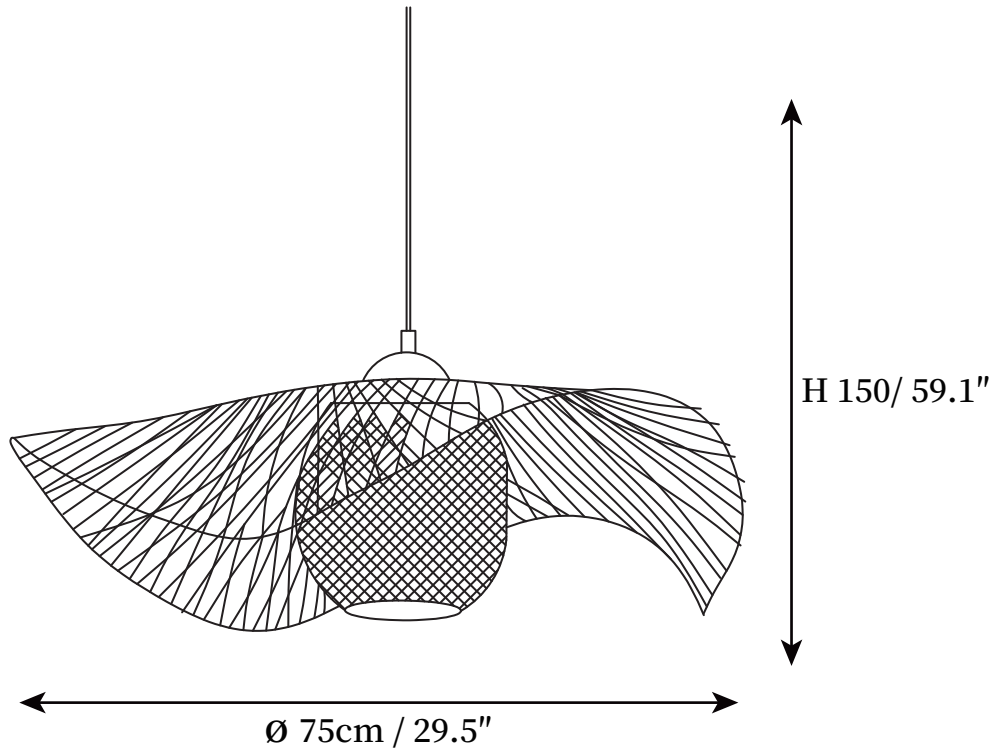

#### SPECIFICATION DETAILS

\*For custom options, consult factory for details

<b>Fixture Dimensions</b>	D 33.5" x H 59.1"
<b>Light source</b>	E27
<b>Wattage</b>	Max 40W
<b>Voltage</b>	AC 110-240V
<b>Color Temperature</b>	Based on the purchase of light bulbs
<b>CRI(Ra)</b>	80CRI
<b>Mounting</b>	Ceiling
<b>Driver Required</b>	NO
<b>Optional Color Temps</b>	Buy bulbs as needed
<b>LED Rated Life</b>	Based on bulb life (we do not supply bulbs)
<b>Dimming</b>	Dimming is not supported
<b>Finishes</b>	Nature Bamboo color
<b>Shade Details</b>	Nature Bamboo color.
<b>Material</b>	Bamboo, Metal.
<b>Wire Length</b>	59"
<b>Wire Type</b>	Black Coaxial Wire