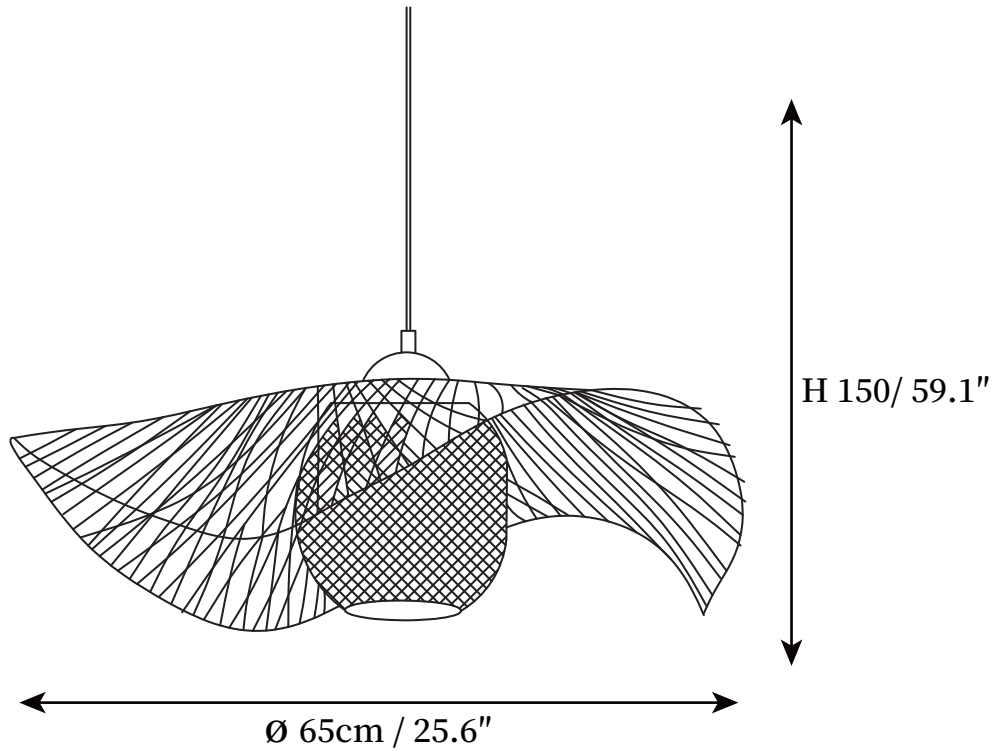

#### SPECIFICATION DETAILS

\*For custom options, consult factory for details

<b>Fixture Dimensions</b>	D 33.5" x H 59.1"
<b>Light source</b>	E27
<b>Wattage</b>	Max 40W
<b>Voltage</b>	AC 110-240V
<b>Color Temperature</b>	Based on the purchase of light bulbs
<b>CRI(Ra)</b>	80CRI
<b>Mounting</b>	Ceiling
<b>Driver Required</b>	NO
<b>Optional Color Temps</b>	Buy bulbs as needed
<b>LED Rated Life</b>	Based on bulb life (we do not supply bulbs)
<b>Dimming</b>	Dimming is not supported
<b>Finishes</b>	Nature Bamboo color
<b>Shade Details</b>	Nature Bamboo color.
<b>Material</b>	Bamboo, Metal.
<b>Wire Length</b>	59"
<b>Wire Type</b>	Black Coaxial Wire