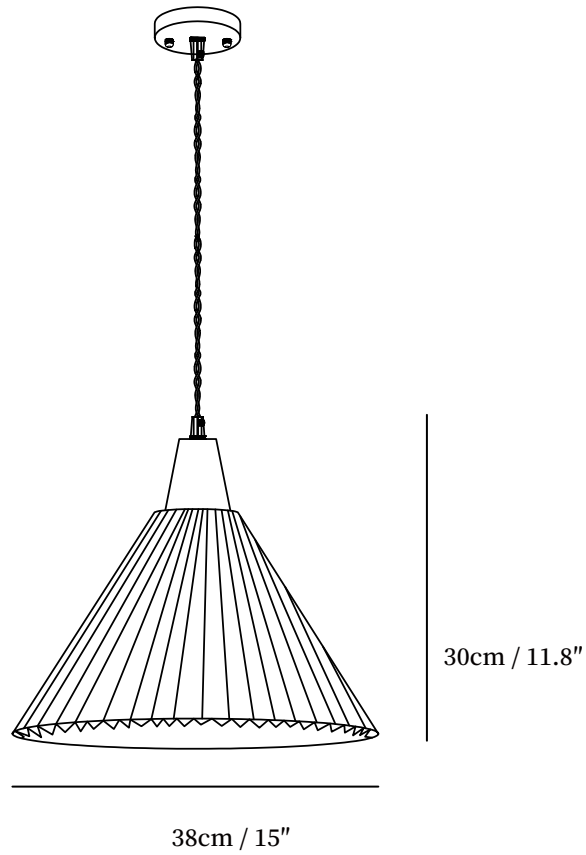

## SPECIFICATION DETAILS

\*For custom options, consult factory for details

<b>Fixture Dimensions</b>	Ø 9.1" x H 9.4"
<b>Light source</b>	E27
<b>Wattage</b>	Max 40W
<b>Voltage</b>	AC 110-240V
<b>Color Temperature</b>	Based on the purchase of light bulbs
<b>CRI(Ra)</b>	80CRI
<b>Mounting</b>	Ceiling
<b>Driver Required</b>	NO
<b>Optional Color Temps</b>	Buy bulbs as needed
<b>LED Rated Life</b>	Based on bulb life (we do not supply bulbs)
<b>Dimming</b>	Dimming is not supported
<b>Finishes</b>	Nature wood color.
<b>Glass Details</b>	Beige.
<b>Material</b>	Wood, Fabric.
<b>Wire Length</b>	59"
<b>Wire Type</b>	Brown Coaxial Wire

## SPECIFICATION DETAILS

\*For custom options, consult factory for details

<b>Fixture Dimensions</b>	Ø 15" x H 7.1"
<b>Light source</b>	E27
<b>Wattage</b>	Max 40W
<b>Voltage</b>	AC 110-240V
<b>Color Temperature</b>	Based on the purchase of light bulbs
<b>CRI(Ra)</b>	80CRI
<b>Mounting</b>	Ceiling
<b>Driver Required</b>	NO
<b>Optional Color Temps</b>	Buy bulbs as needed
<b>LED Rated Life</b>	Based on bulb life (we do not supply bulbs)
<b>Dimming</b>	Dimming is not supported
<b>Finishes</b>	Nature wood color.
<b>Glass Details</b>	Beige.
<b>Material</b>	Wood, Fabric.
<b>Wire Length</b>	59"
<b>Wire Type</b>	Brown Coaxial Wire

## SPECIFICATION DETAILS

\*For custom options, consult factory for details

<b>Fixture Dimensions</b>	Ø 15" x H 11.8"
<b>Light source</b>	E27
<b>Wattage</b>	Max 40W
<b>Voltage</b>	AC 110-240V
<b>Color Temperature</b>	Based on the purchase of light bulbs
<b>CRI(Ra)</b>	80CRI
<b>Mounting</b>	Ceiling
<b>Driver Required</b>	NO
<b>Optional Color Temps</b>	Buy bulbs as needed
<b>LED Rated Life</b>	Based on bulb life (we do not supply bulbs)
<b>Dimming</b>	Dimming is not supported
<b>Finishes</b>	Nature wood color.
<b>Glass Details</b>	Beige.
<b>Material</b>	Wood, Fabric.
<b>Wire Length</b>	59"
<b>Wire Type</b>	Brown Coaxial Wire