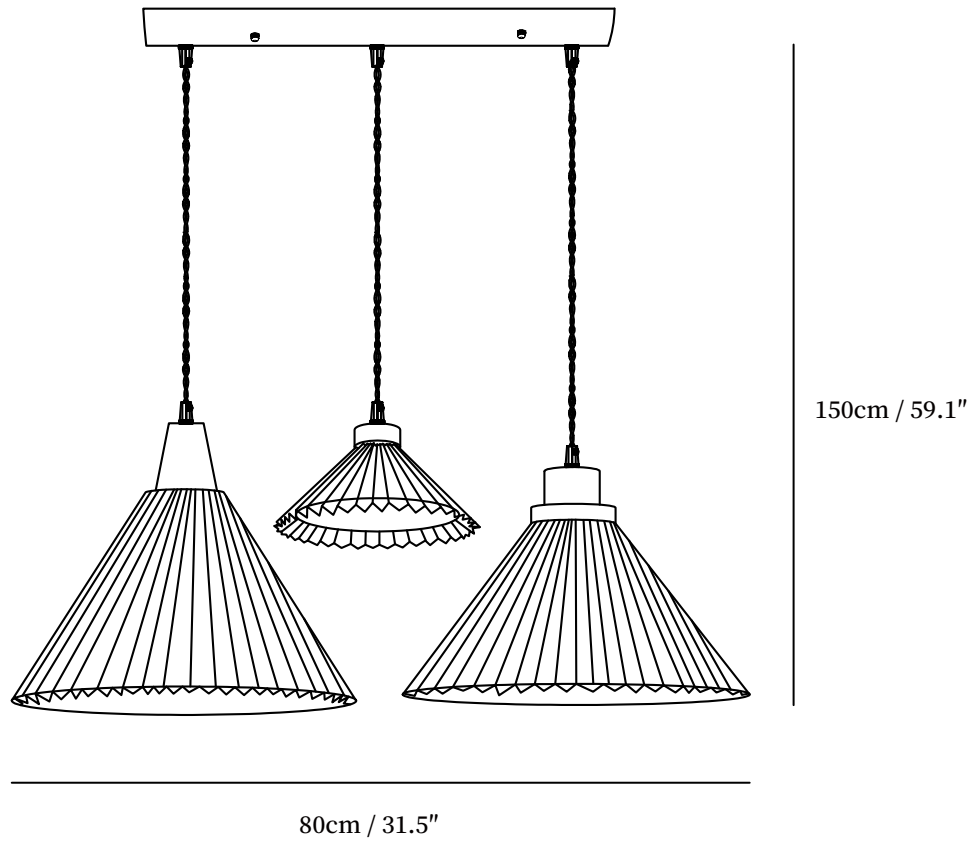

SPECIFICATION SHEET

SPECIFICATION DETAILS

*For custom options, consult factory for details

Fixture Dimensions	Ø 31.5" x H 59.1"
Light source	E27
Wattage	Max 40W
Voltage	AC 110-240V
Color Temperature	Based on the purchase of light bulbs
CRI(Ra)	80CRI
Mounting	Ceiling
Driver Required	NO
Optional Color Temps	Buy bulbs as needed
LED Rated Life	Based on bulb life (we do not supply bulbs)
Dimming	Dimming is not supported
Finishes	Nature wood color.
Glass Details	Beige.
Material	Wood, Fabric.
Wire Length	59"
Wire Type	Brown Coaxial Wire