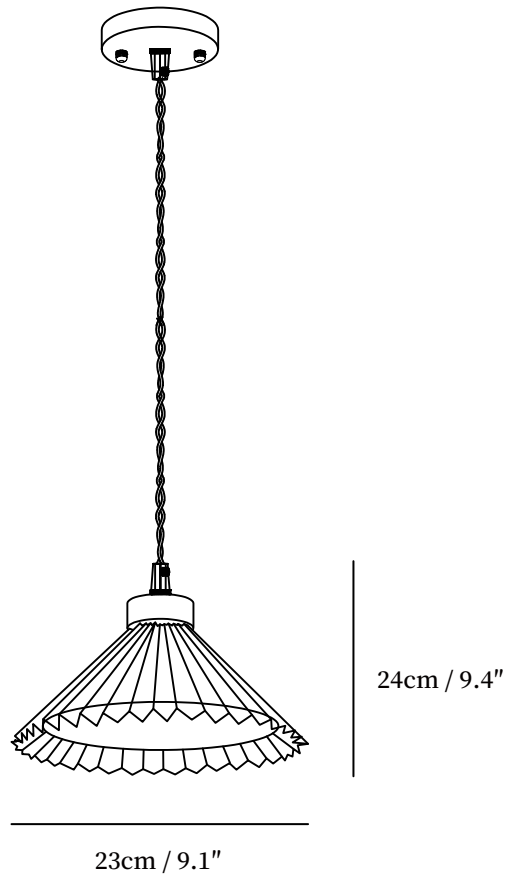

## SPECIFICATION DETAILS

\*For custom options, consult factory for details

<b>Fixture Dimensions</b>	Ø 9.1" x H 9.4"
<b>Light source</b>	E27
<b>Wattage</b>	Max 40W
<b>Voltage</b>	AC 110-240V
<b>Color Temperature</b>	Based on the purchase of light bulbs
<b>CRI(Ra)</b>	80CRI
<b>Mounting</b>	Ceiling
<b>Driver Required</b>	NO
<b>Optional Color Temps</b>	Buy bulbs as needed
<b>LED Rated Life</b>	Based on bulb life (we do not supply bulbs)
<b>Dimming</b>	Dimming is not supported
<b>Finishes</b>	Nature wood color.
<b>Glass Details</b>	Beige.
<b>Material</b>	Wood, Fabric.
<b>Wire Length</b>	59"
<b>Wire Type</b>	Brown Coaxial Wire

## SPECIFICATION DETAILS

\*For custom options, consult factory for details

<b>Fixture Dimensions</b>	Ø 15" x H 7.1"
<b>Light source</b>	E27
<b>Wattage</b>	Max 40W
<b>Voltage</b>	AC 110-240V
<b>Color Temperature</b>	Based on the purchase of light bulbs
<b>CRI(Ra)</b>	80CRI
<b>Mounting</b>	Ceiling
<b>Driver Required</b>	NO
<b>Optional Color Temps</b>	Buy bulbs as needed
<b>LED Rated Life</b>	Based on bulb life (we do not supply bulbs)
<b>Dimming</b>	Dimming is not supported
<b>Finishes</b>	Nature wood color.
<b>Glass Details</b>	Beige.
<b>Material</b>	Wood, Fabric.
<b>Wire Length</b>	59"
<b>Wire Type</b>	Brown Coaxial Wire

## SPECIFICATION DETAILS

\*For custom options, consult factory for details

<b>Fixture Dimensions</b>	Ø 15" x H 11.8"
<b>Light source</b>	E27
<b>Wattage</b>	Max 40W
<b>Voltage</b>	AC 110-240V
<b>Color Temperature</b>	Based on the purchase of light bulbs
<b>CRI(Ra)</b>	80CRI
<b>Mounting</b>	Ceiling
<b>Driver Required</b>	NO
<b>Optional Color Temps</b>	Buy bulbs as needed
<b>LED Rated Life</b>	Based on bulb life (we do not supply bulbs)
<b>Dimming</b>	Dimming is not supported
<b>Finishes</b>	Nature wood color.
<b>Glass Details</b>	Beige.
<b>Material</b>	Wood, Fabric.
<b>Wire Length</b>	59"
<b>Wire Type</b>	Brown Coaxial Wire