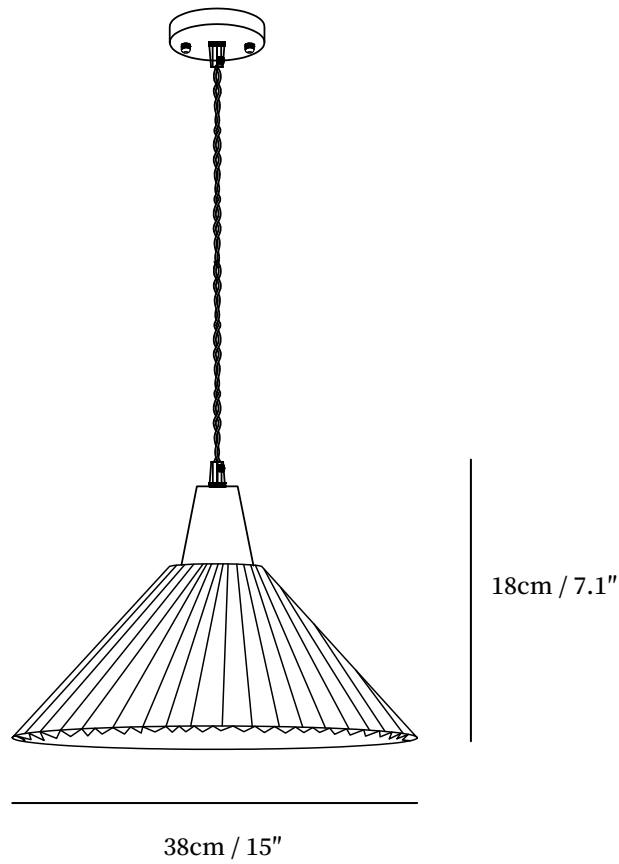

## SPECIFICATION DETAILS

\*For custom options, consult factory for details

<b>Fixture Dimensions</b>	Ø 9.1" x H 9.4"
<b>Light source</b>	E27
<b>Wattage</b>	Max 40W
<b>Voltage</b>	AC 110-240V
<b>Color Temperature</b>	Based on the purchase of light bulbs
<b>CRI(Ra)</b>	80CRI
<b>Mounting</b>	Ceiling
<b>Driver Required</b>	NO
<b>Optional Color Temps</b>	Buy bulbs as needed
<b>LED Rated Life</b>	Based on bulb life (we do not supply bulbs)
<b>Dimming</b>	Dimming is not supported
<b>Finishes</b>	Nature wood color.
<b>Glass Details</b>	Beige.
<b>Material</b>	Wood, Fabric.
<b>Wire Length</b>	59"
<b>Wire Type</b>	Brown Coaxial Wire

## SPECIFICATION DETAILS

\*For custom options, consult factory for details

<b>Fixture Dimensions</b>	Ø 15" x H 7.1"
<b>Light source</b>	E27
<b>Wattage</b>	Max 40W
<b>Voltage</b>	AC 110-240V
<b>Color Temperature</b>	Based on the purchase of light bulbs
<b>CRI(Ra)</b>	80CRI
<b>Mounting</b>	Ceiling
<b>Driver Required</b>	NO
<b>Optional Color Temps</b>	Buy bulbs as needed
<b>LED Rated Life</b>	Based on bulb life (we do not supply bulbs)
<b>Dimming</b>	Dimming is not supported
<b>Finishes</b>	Nature wood color.
<b>Glass Details</b>	Beige.
<b>Material</b>	Wood, Fabric.
<b>Wire Length</b>	59"
<b>Wire Type</b>	Brown Coaxial Wire

## SPECIFICATION DETAILS

\*For custom options, consult factory for details

<b>Fixture Dimensions</b>	Ø 15" x H 11.8"
<b>Light source</b>	E27
<b>Wattage</b>	Max 40W
<b>Voltage</b>	AC 110-240V
<b>Color Temperature</b>	Based on the purchase of light bulbs
<b>CRI(Ra)</b>	80CRI
<b>Mounting</b>	Ceiling
<b>Driver Required</b>	NO
<b>Optional Color Temps</b>	Buy bulbs as needed
<b>LED Rated Life</b>	Based on bulb life (we do not supply bulbs)
<b>Dimming</b>	Dimming is not supported
<b>Finishes</b>	Nature wood color.
<b>Glass Details</b>	Beige.
<b>Material</b>	Wood, Fabric.
<b>Wire Length</b>	59"
<b>Wire Type</b>	Brown Coaxial Wire